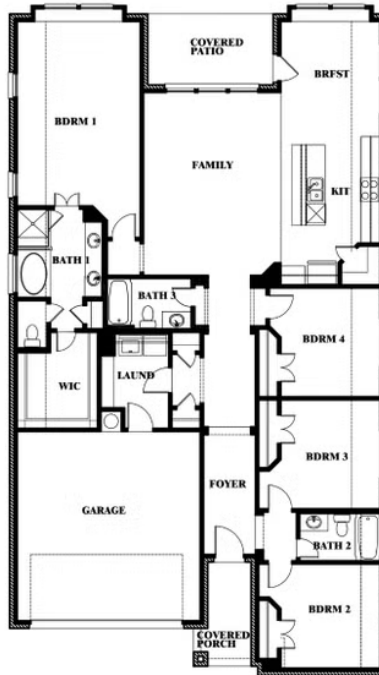

Jasmine

WILDFLOWER RANCH

1013 CANUELA WAY, JUSTIN, TX 76247

JASMINE FLOOR PLAN WITH OPTIONAL BATH 3

Jasmine Opt. Bath 3 at Closet