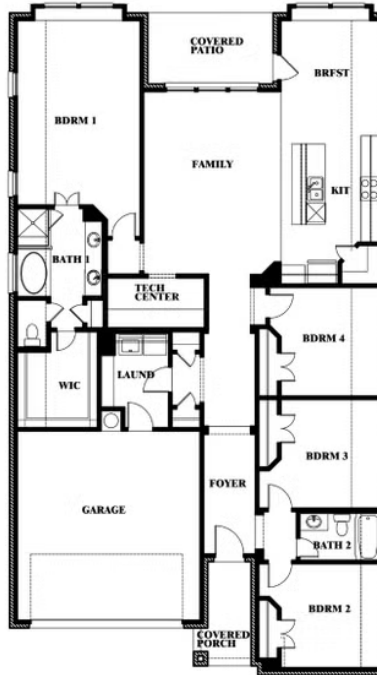

Jasmine

WILDFLOWER RANCH

1013 CANUELA WAY, JUSTIN, TX 76247

JASMINE FLOOR PLAN WITH OPTIONAL TECH CENTER

Jasmine Opt. Tech Center at Closet