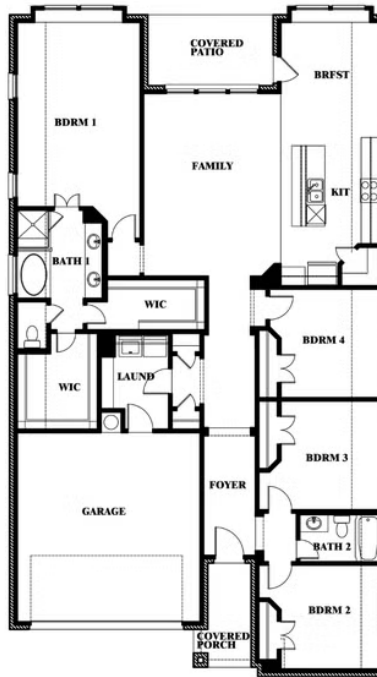

Jasmine

JASMINE FLOOR PLAN

WILDFLOWER RANCH

1013 CANUELA WAY, JUSTIN, TX 76247

Jasmine