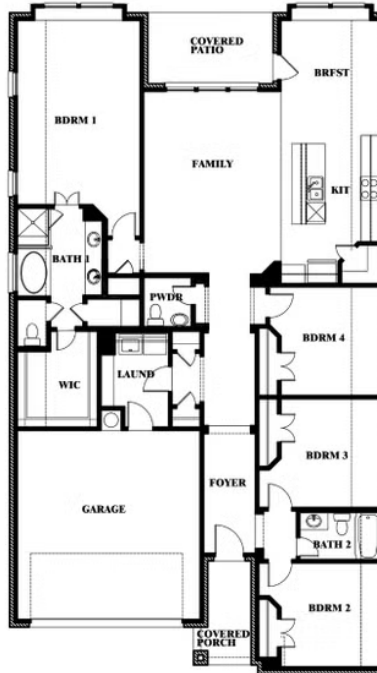

Jasmine

WILDFLOWER RANCH

1013 CANUELA WAY, JUSTIN, TX 76247

JASMINE FLOOR PLAN WITH OPTIONAL POWDER

Jasmine Opt. Powder at Closet