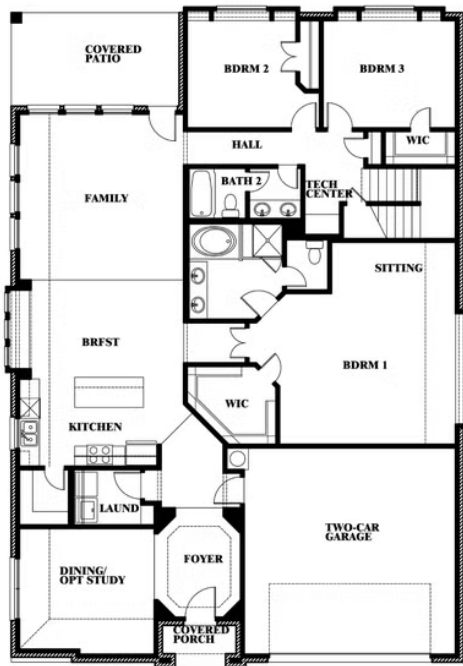

Hawthorne II

WILDFLOWER RANCH

1013 CANUELA WAY, JUSTIN, TX 76247

Hawthorne II