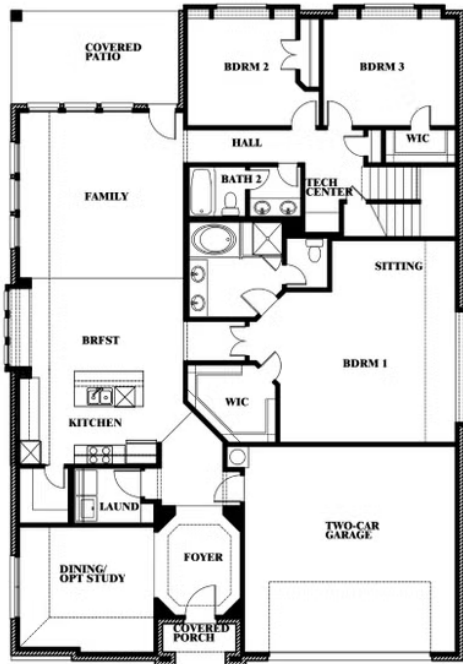

Hawthorne II

WILDFLOWER RANCH

1013 CANUELA WAY, JUSTIN, TX 76247

Hawthorne II Opt. Deluxe Kitchen