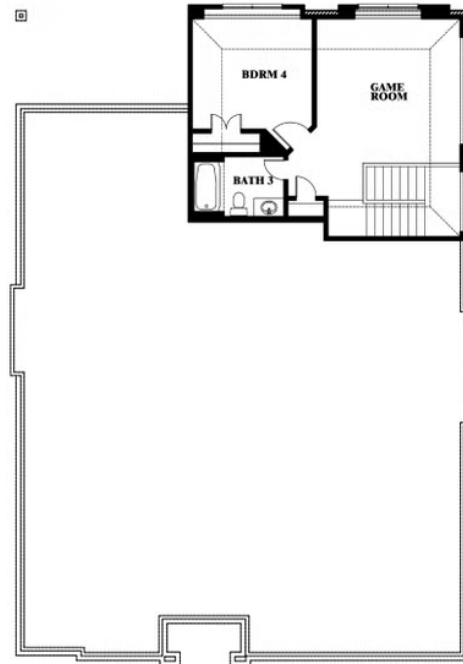

Hawthorne II

WILDFLOWER RANCH

1013 CANUELA WAY, JUSTIN, TX 76247

Hawthorne II Opt. Deluxe Kitchen