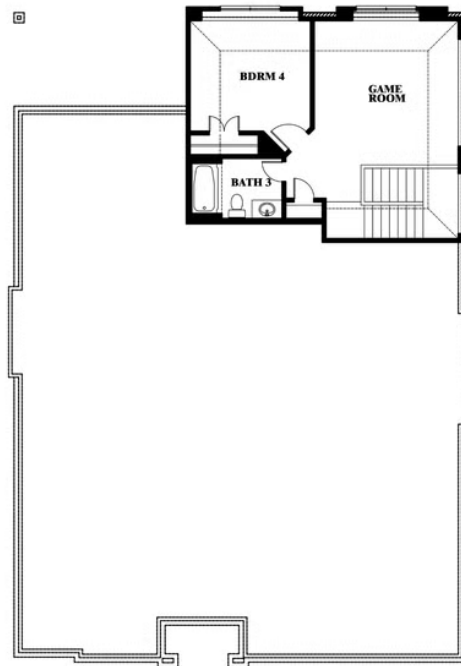

Hawthorne II

WILDFLOWER RANCH

1013 CANUELA WAY, JUSTIN, TX 76247

Hawthorne II