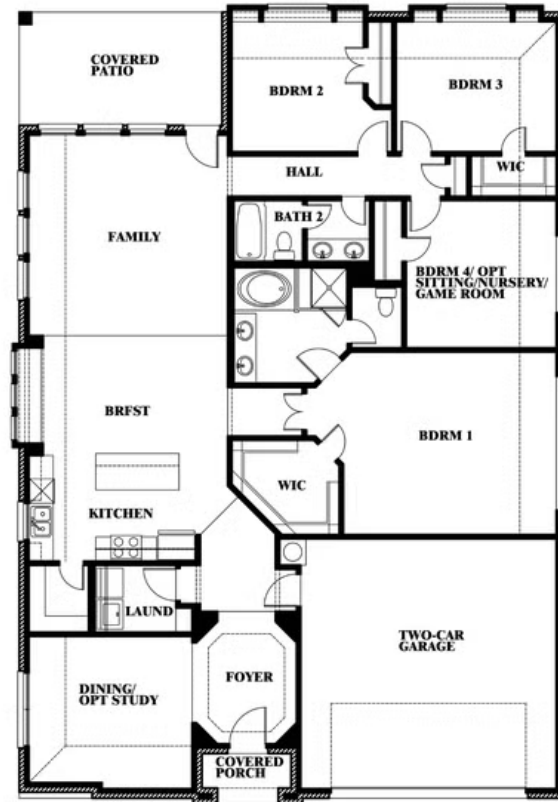

Hawthorne

CLASSIC SERIES

WILDFLOWER RANCH

1013 CANUELA WAY, JUSTIN, TX 76247

HOMES FROM

\$442,990

2,235
SQUARE FEET

4
BEDROOMS

2.0
BATHROOMS

2
CAR GARAGE

ELEVATION A

ELEVATION B

ELEVATION B

ELEVATION C

ELEVATION C

Hawthorne

WILDFLOWER RANCH

1013 CANUELA WAY, JUSTIN, TX 76247

Hawthorne

This brochure is for general informational purposes and is to be used as a guide only. Changes may be made during the development process and floorplans, dimensions, fixtures, fittings, finishes and specifications are subject to change without notice. Window placement, balcony configuration, wardrobe sizes and living areas may vary slightly within each plan type. EQUAL HOUSING OPPORTUNITY

Hawthorne

WILDFLOWER RANCH

1013 CANUELA WAY, JUSTIN, TX 76247

Hawthorne Opt. Deluxe Kitchen

This brochure is for general informational purposes and is to be used as a guide only. Changes may be made during the development process and floorplans, dimensions, fixtures, fittings, finishes and specifications are subject to change without notice. Window placement, balcony configuration, wardrobe sizes and living areas may vary slightly within each plan type. EQUAL HOUSING OPPORTUNITY