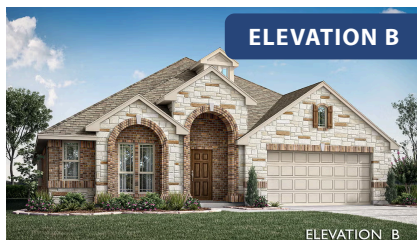

Hawthorne

HOMES FROM
\$442,990

CLASSIC SERIES

WILDFLOWER RANCH

1013 CANUELA WAY, JUSTIN, TX 76247

2,235
SQUARE FEET

4
BEDROOMS

2.0
BATHROOMS

2
CAR GARAGE

ELEVATION A

ELEVATION B

ELEVATION B

ELEVATION C

ELEVATION C

Hawthorne

WILDFLOWER RANCH