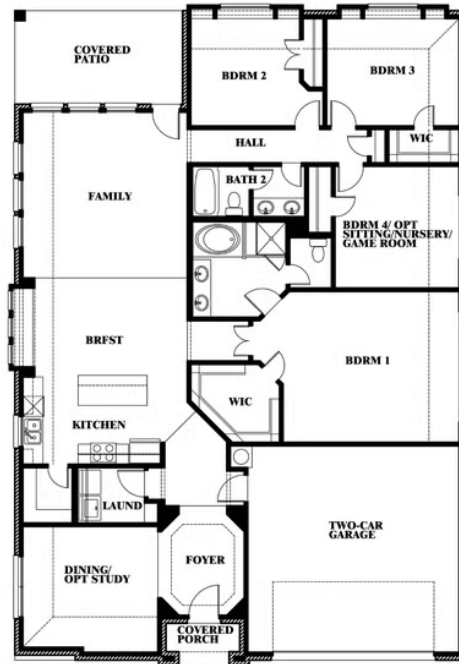

Hawthorne

WILDFLOWER RANCH

1013 CANUELA WAY, JUSTIN, TX 76247

Hawthorne