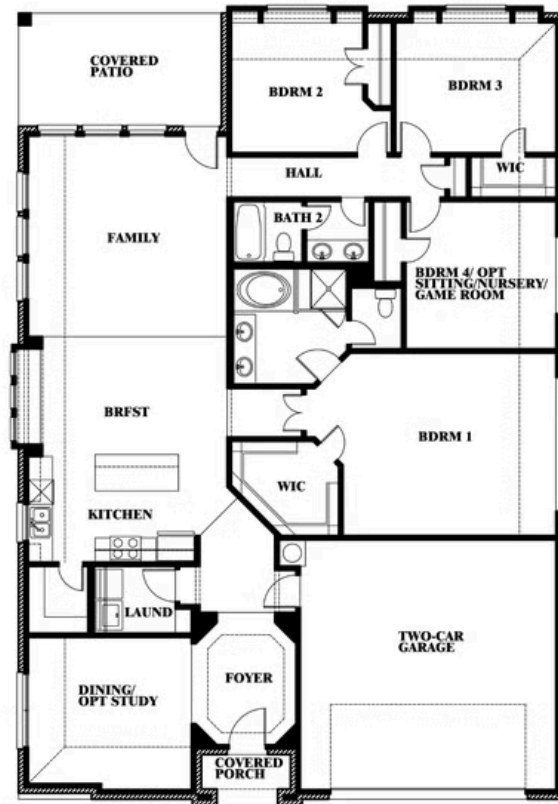

Hawthorne

HOMES FROM
\$442,990

CLASSIC SERIES

WILDFLOWER RANCH

1013 CANUELA WAY, JUSTIN, TX 76247

2,235
SQUARE FEET

4
BEDROOMS

2.0
BATHROOMS

2
CAR GARAGE

ELEVATION A

ELEVATION B

ELEVATION B

ELEVATION C

ELEVATION C

Hawthorne

WILDFLOWER RANCH

1013 CANUELA WAY, JUSTIN, TX 76247

Hawthorne

This brochure is for general informational purposes and is to be used as a guide only. Changes may be made during the development process and floorplans, dimensions, fixtures, fittings, finishes and specifications are subject to change without notice. Window placement, balcony configuration, wardrobe sizes and living areas may vary slightly within each plan type. EQUAL HOUSING OPPORTUNITY

Hawthorne

WILDFLOWER RANCH

1013 CANUELA WAY, JUSTIN, TX 76247

Hawthorne Opt. Deluxe Kitchen

This brochure is for general informational purposes and is to be used as a guide only. Changes may be made during the development process and floorplans, dimensions, fixtures, fittings, finishes and specifications are subject to change without notice. Window placement, balcony configuration, wardrobe sizes and living areas may vary slightly within each plan type. EQUAL HOUSING OPPORTUNITY