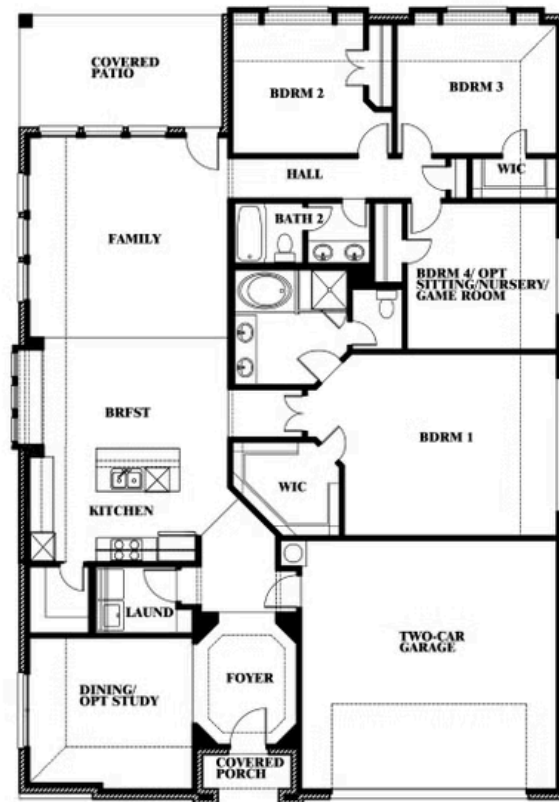

Hawthorne

HOMES FROM
\$442,990

CLASSIC SERIES

WILDFLOWER RANCH

1013 CANUELA WAY, JUSTIN, TX 76247

2,235
SQUARE FEET

4
BEDROOMS

2.0
BATHROOMS

2
CAR GARAGE

ELEVATION A

ELEVATION B

ELEVATION B

ELEVATION C

ELEVATION C

Hawthorne

WILDFLOWER RANCH

1013 CANUELA WAY, JUSTIN, TX 76247

Hawthorne

This brochure is for general informational purposes and is to be used as a guide only. Changes may be made during the development process and floorplans, dimensions, fixtures, fittings, finishes and specifications are subject to change without notice. Window placement, balcony configuration, wardrobe sizes and living areas may vary slightly within each plan type. EQUAL HOUSING OPPORTUNITY

Hawthorne

WILDFLOWER RANCH

1013 CANUELA WAY, JUSTIN, TX 76247

Hawthorne Opt. Deluxe Kitchen

This brochure is for general informational purposes and is to be used as a guide only. Changes may be made during the development process and floorplans, dimensions, fixtures, fittings, finishes and specifications are subject to change without notice. Window placement, balcony configuration, wardrobe sizes and living areas may vary slightly within each plan type. EQUAL HOUSING OPPORTUNITY