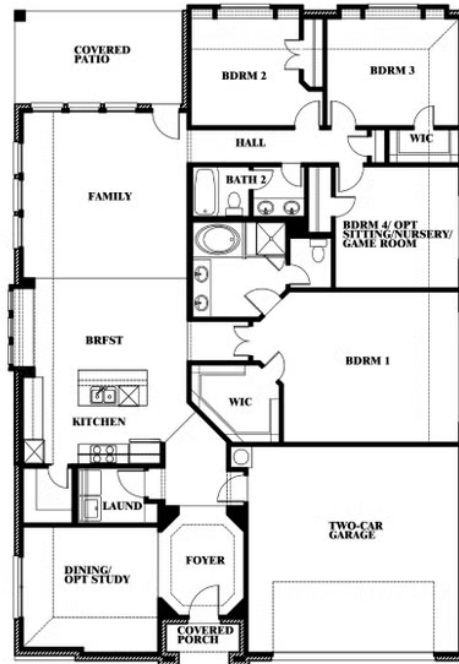

Hawthorne

WILDFLOWER RANCH

1013 CANUELA WAY, JUSTIN, TX 76247

Hawthorne *Opt. Deluxe Kitchen*