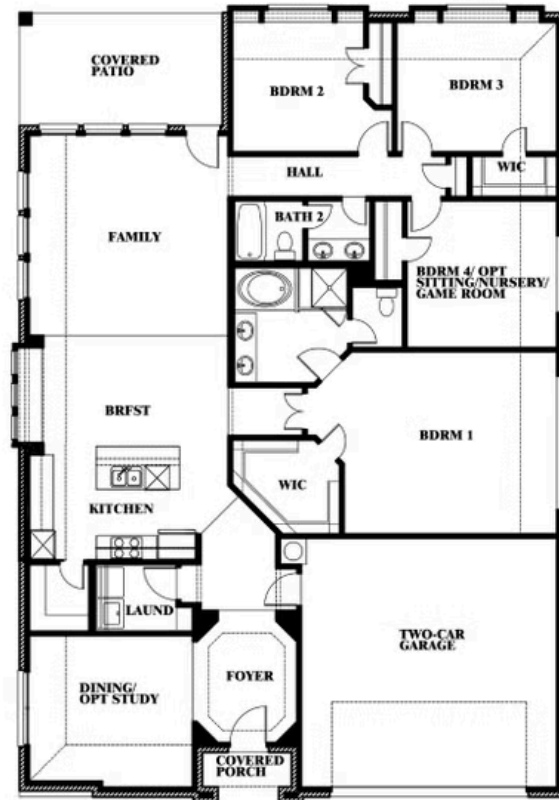

Hawthorne

HOMES FROM
\$442,990

CLASSIC SERIES

WILDFLOWER RANCH

1013 CANUELA WAY, JUSTIN, TX 76247

2,235
SQUARE FEET

4
BEDROOMS

2.0
BATHROOMS

2
CAR GARAGE

ELEVATION A

ELEVATION B

ELEVATION B

ELEVATION C

ELEVATION C

Hawthorne

WILDFLOWER RANCH

1013 CANUELA WAY, JUSTIN, TX 76247

Hawthorne

This brochure is for general informational purposes and is to be used as a guide only. Changes may be made during the development process and floorplans, dimensions, fixtures, fittings, finishes and specifications are subject to change without notice. Window placement, balcony configuration, wardrobe sizes and living areas may vary slightly within each plan type. EQUAL HOUSING OPPORTUNITY

Hawthorne

WILDFLOWER RANCH

1013 CANUELA WAY, JUSTIN, TX 76247

Hawthorne Opt. Deluxe Kitchen

This brochure is for general informational purposes and is to be used as a guide only. Changes may be made during the development process and floorplans, dimensions, fixtures, fittings, finishes and specifications are subject to change without notice. Window placement, balcony configuration, wardrobe sizes and living areas may vary slightly within each plan type. EQUAL HOUSING OPPORTUNITY