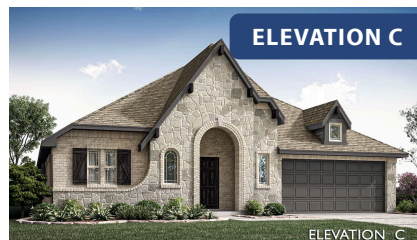

Hawthorne

HOMES FROM
\$442,990

CLASSIC SERIES

WILDFLOWER RANCH

1013 CANUELA WAY, JUSTIN, TX 76247

2,235
SQUARE FEET

4
BEDROOMS

2.0
BATHROOMS

2
CAR GARAGE

ELEVATION A

ELEVATION B

ELEVATION B

ELEVATION C

ELEVATION C

Hawthorne

WILDFLOWER RANCH