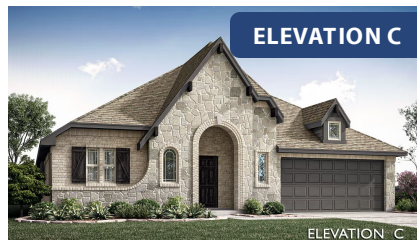

Hawthorne

CLASSIC SERIES

WILDFLOWER RANCH

1013 CANUELA WAY, JUSTIN, TX 76247

HOMES FROM

\$442,990

2,235
SQUARE FEET

4
BEDROOMS

2.0
BATHROOMS

2
CAR GARAGE

ELEVATION A

ELEVATION B

ELEVATION B

ELEVATION C

ELEVATION C

Hawthorne