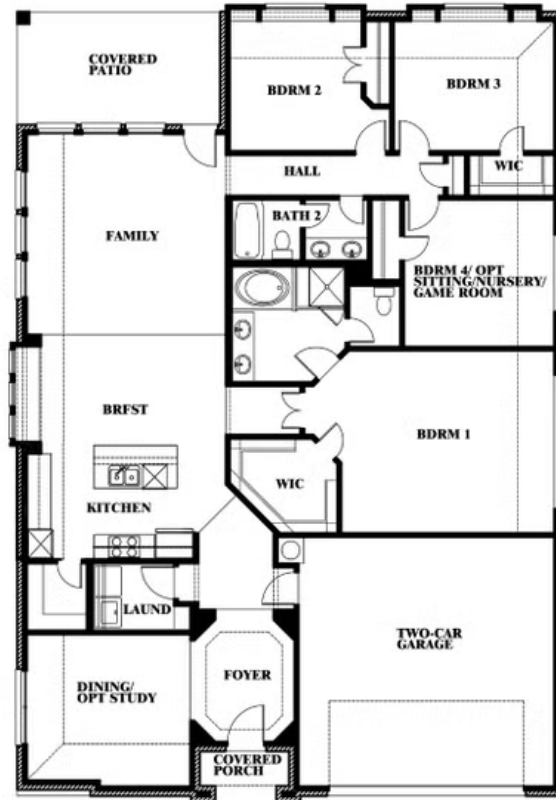

Hawthorne

CLASSIC SERIES

WILDFLOWER RANCH

1013 CANUELA WAY, JUSTIN, TX 76247

HOMES FROM

\$442,990

2,235
SQUARE FEET

4
BEDROOMS

2.0
BATHROOMS

2
CAR GARAGE

ELEVATION A

ELEVATION B

ELEVATION B

ELEVATION C

ELEVATION C

Hawthorne

WILDFLOWER RANCH

1013 CANUELA WAY, JUSTIN, TX 76247

Hawthorne

This brochure is for general informational purposes and is to be used as a guide only. Changes may be made during the development process and floorplans, dimensions, fixtures, fittings, finishes and specifications are subject to change without notice. Window placement, balcony configuration, wardrobe sizes and living areas may vary slightly within each plan type. EQUAL HOUSING OPPORTUNITY

Hawthorne

WILDFLOWER RANCH

1013 CANUELA WAY, JUSTIN, TX 76247

Hawthorne Opt. Deluxe Kitchen

This brochure is for general informational purposes and is to be used as a guide only. Changes may be made during the development process and floorplans, dimensions, fixtures, fittings, finishes and specifications are subject to change without notice. Window placement, balcony configuration, wardrobe sizes and living areas may vary slightly within each plan type. EQUAL HOUSING OPPORTUNITY