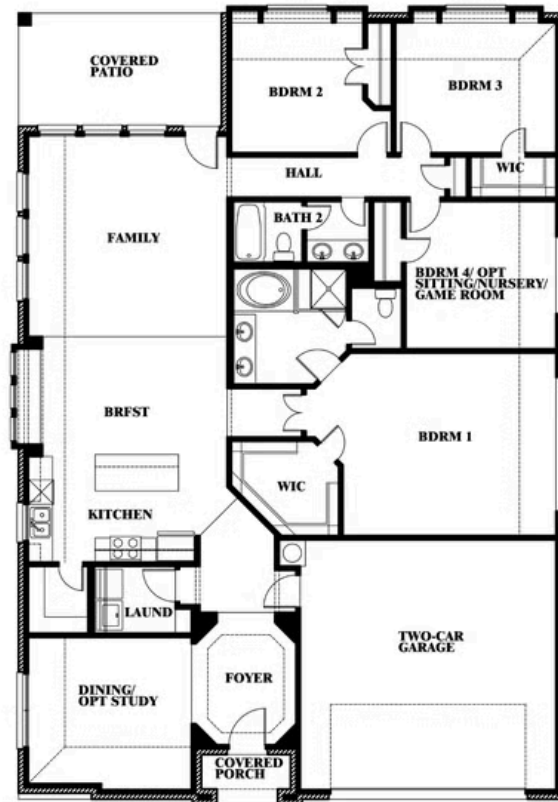

Hawthorne

HOMES FROM
\$442,990

CLASSIC SERIES

WILDFLOWER RANCH

1013 CANUELA WAY, JUSTIN, TX 76247

2,235
SQUARE FEET

4
BEDROOMS

2.0
BATHROOMS

2
CAR GARAGE

ELEVATION A

ELEVATION B

ELEVATION B

ELEVATION C

ELEVATION C

Hawthorne

WILDFLOWER RANCH

1013 CANUELA WAY, JUSTIN, TX 76247

Hawthorne

This brochure is for general informational purposes and is to be used as a guide only. Changes may be made during the development process and floorplans, dimensions, fixtures, fittings, finishes and specifications are subject to change without notice. Window placement, balcony configuration, wardrobe sizes and living areas may vary slightly within each plan type. EQUAL HOUSING OPPORTUNITY

Hawthorne

WILDFLOWER RANCH

1013 CANUELA WAY, JUSTIN, TX 76247

Hawthorne Opt. Deluxe Kitchen

This brochure is for general informational purposes and is to be used as a guide only. Changes may be made during the development process and floorplans, dimensions, fixtures, fittings, finishes and specifications are subject to change without notice. Window placement, balcony configuration, wardrobe sizes and living areas may vary slightly within each plan type. EQUAL HOUSING OPPORTUNITY