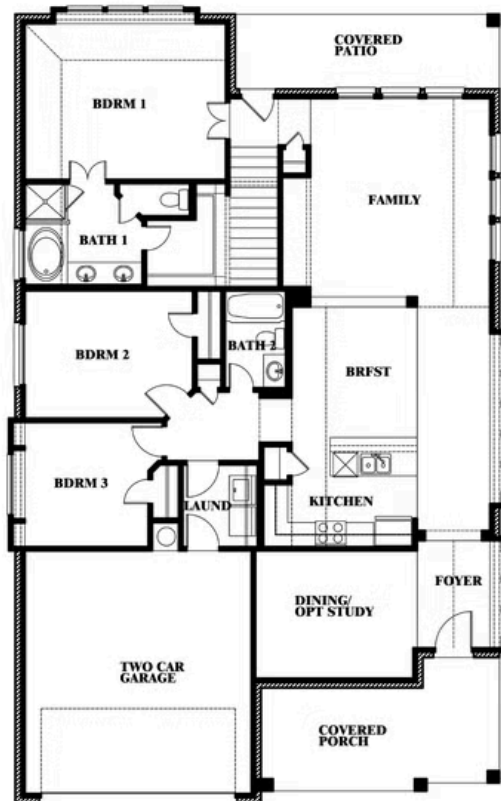

Dogwood III

CLASSIC SERIES

WILDFLOWER RANCH

1013 CANUELA WAY, JUSTIN, TX 76247

HOMES FROM
\$457,990

2,333
SQUARE FEET

4
BEDROOMS

3.0
BATHROOMS

2
CAR GARAGE

Dogwood III

WILDFLOWER RANCH

1013 CANUELA WAY, JUSTIN, TX 76247

Dogwood III

This brochure is for general informational purposes and is to be used as a guide only. Changes may be made during the development process and floorplans, dimensions, fixtures, fittings, finishes and specifications are subject to change without notice. Window placement, balcony configuration, wardrobe sizes and living areas may vary slightly within each plan type. EQUAL HOUSING OPPORTUNITY