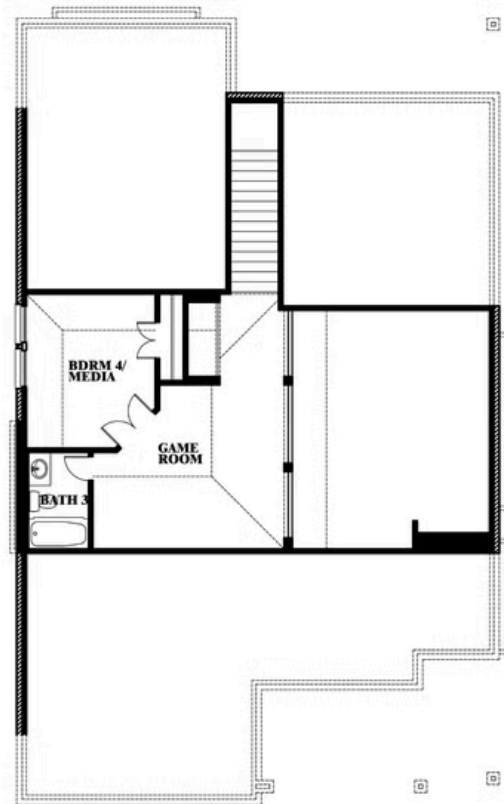

Dogwood III

CLASSIC SERIES

WILDFLOWER RANCH

1013 CANUELA WAY, JUSTIN, TX 76247

HOMES FROM
\$457,990

2,333
SQUARE FEET

4
BEDROOMS

3.0
BATHROOMS

2
CAR GARAGE

Dogwood III

WILDFLOWER RANCH

1013 CANUELA WAY, JUSTIN, TX 76247

Dogwood III

This brochure is for general informational purposes and is to be used as a guide only. Changes may be made during the development process and floorplans, dimensions, fixtures, fittings, finishes and specifications are subject to change without notice. Window placement, balcony configuration, wardrobe sizes and living areas may vary slightly within each plan type. EQUAL HOUSING OPPORTUNITY