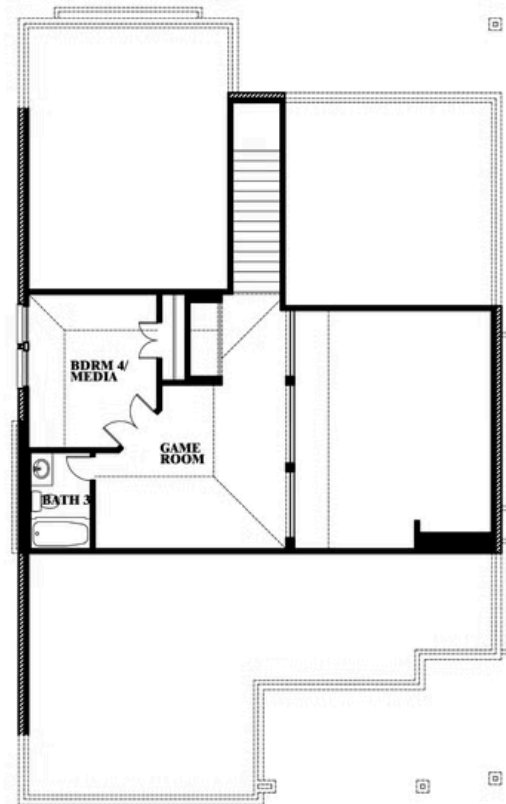

Dogwood III

CLASSIC SERIES

WILDFLOWER RANCH

1013 CANUELA WAY, JUSTIN, TX 76247

HOMES FROM
\$457,990

2,333
SQUARE FEET

4
BEDROOMS

3.0
BATHROOMS

2
CAR GARAGE

Dogwood III

WILDFLOWER RANCH

1013 CANUELA WAY, JUSTIN, TX 76247

Dogwood III

This brochure is for general informational purposes and is to be used as a guide only. Changes may be made during the development process and floorplans, dimensions, fixtures, fittings, finishes and specifications are subject to change without notice. Window placement, balcony configuration, wardrobe sizes and living areas may vary slightly within each plan type. EQUAL HOUSING OPPORTUNITY