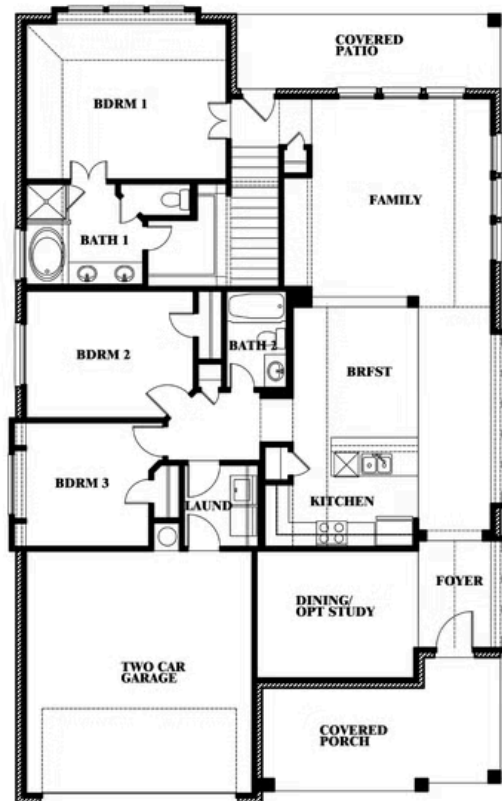

Dogwood III

CLASSIC SERIES

WILDFLOWER RANCH

1013 CANUELA WAY, JUSTIN, TX 76247

HOMES FROM
\$457,990

2,333
SQUARE FEET

4
BEDROOMS

3.0
BATHROOMS

2
CAR GARAGE

Dogwood III

WILDFLOWER RANCH

1013 CANUELA WAY, JUSTIN, TX 76247

Dogwood III

This brochure is for general informational purposes and is to be used as a guide only. Changes may be made during the development process and floorplans, dimensions, fixtures, fittings, finishes and specifications are subject to change without notice. Window placement, balcony configuration, wardrobe sizes and living areas may vary slightly within each plan type. EQUAL HOUSING OPPORTUNITY