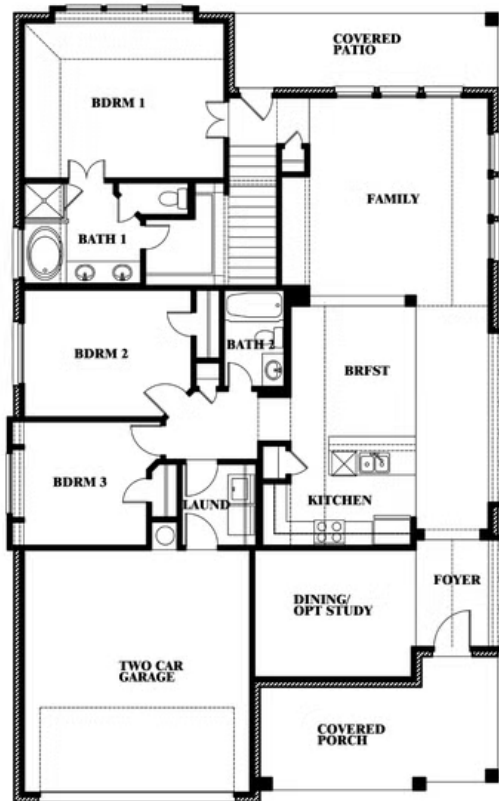

Dogwood III

WILDFLOWER RANCH

1013 CANUELA WAY, JUSTIN, TX 76247

Dogwood III

This brochure is for general informational purposes and is to be used as a guide only. Changes may be made during the development process and floorplans, dimensions, fixtures, fittings, finishes and specifications are subject to change without notice. Window placement, balcony configuration, wardrobe sizes and living areas may vary slightly within each plan type. EQUAL HOUSING OPPORTUNITY