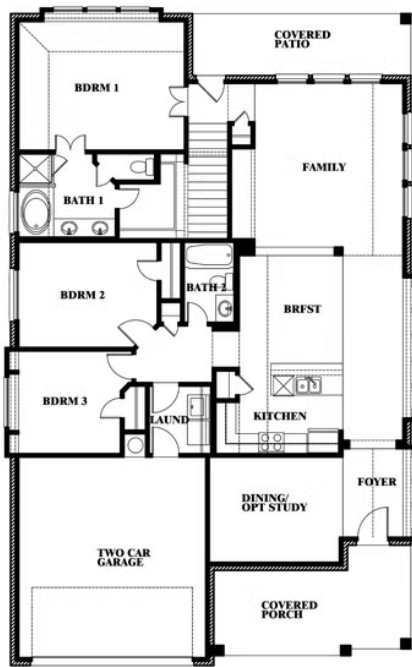

Dogwood III

WILDFLOWER RANCH

1013 CANUELA WAY, JUSTIN, TX 76247

Dogwood III