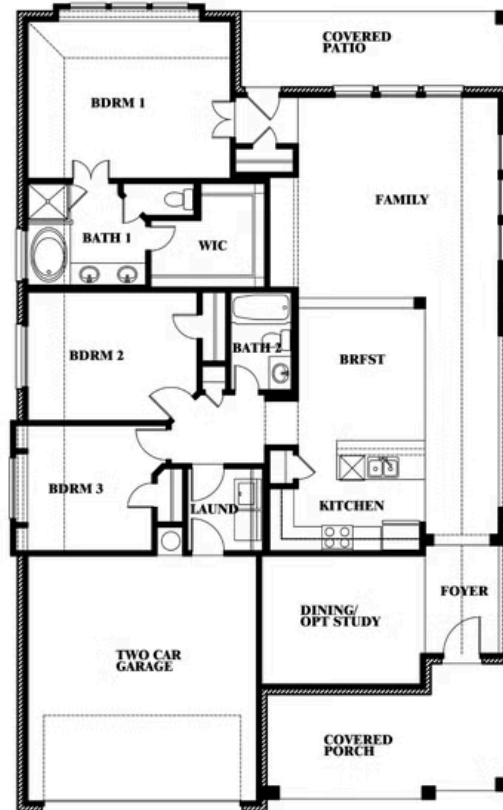

Dogwood

HOMES FROM
\$411,990

CLASSIC SERIES

WILDFLOWER RANCH

1013 CANUELA WAY, JUSTIN, TX 76247

1,840
SQUARE FEET

3
BEDROOMS

2.0
BATHROOMS

2
CAR GARAGE

ELEVATION ES

ELEVATION A

ELEVATION A

ELEVATION C

ELEVATION C

ELEVATION FS

ELEVATION FS

ELEVATION G

ELEVATION G

ELEVATION GS

ELEVATION GS

Dogwood

WILDFLOWER RANCH

1013 CANUELA WAY, JUSTIN, TX 76247

Dogwood

This brochure is for general informational purposes and is to be used as a guide only. Changes may be made during the development process and floorplans, dimensions, fixtures, fittings, finishes and specifications are subject to change without notice. Window placement, balcony configuration, wardrobe sizes and living areas may vary slightly within each plan type. EQUAL HOUSING OPPORTUNITY