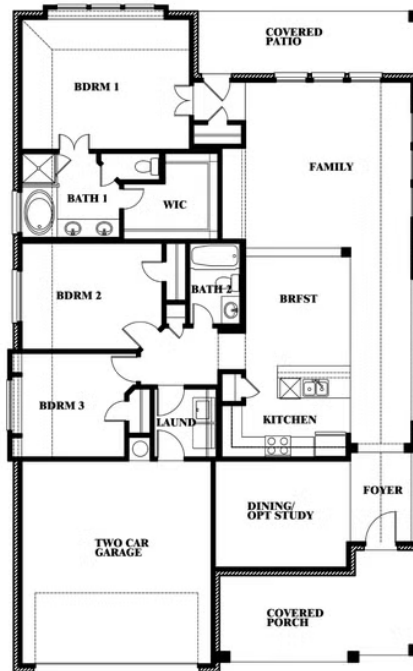

Dogwood

WILDFLOWER RANCH

1013 CANUELA WAY, JUSTIN, TX 76247

Dogwood