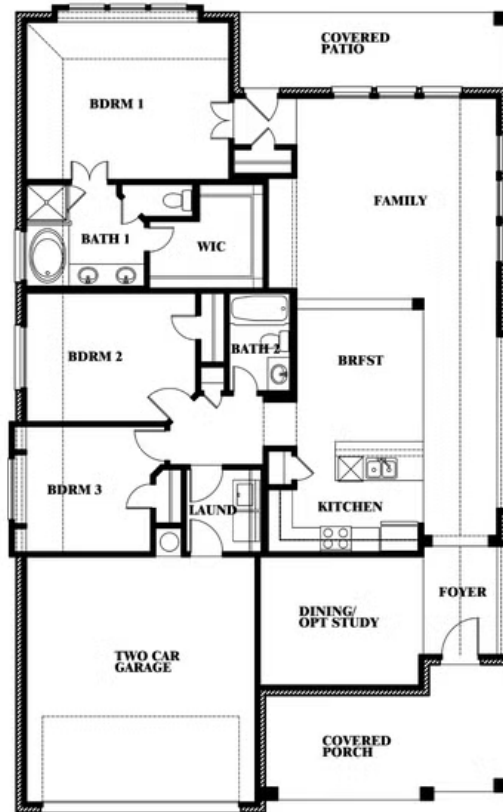

Dogwood

CLASSIC SERIES

WILDFLOWER RANCH

1013 CANUELA WAY, JUSTIN, TX 76247

HOMES FROM

\$411,990

1,840
SQUARE FEET

3
BEDROOMS

2.0
BATHROOMS

2
CAR GARAGE

ELEVATION ES

ELEVATION A

ELEVATION A

ELEVATION C

ELEVATION C

ELEVATION FS

ELEVATION FS

ELEVATION G

ELEVATION G

ELEVATION GS

ELEVATION GS

Dogwood

WILDFLOWER RANCH

1013 CANUELA WAY, JUSTIN, TX 76247

Dogwood

This brochure is for general informational purposes and is to be used as a guide only. Changes may be made during the development process and floorplans, dimensions, fixtures, fittings, finishes and specifications are subject to change without notice. Window placement, balcony configuration, wardrobe sizes and living areas may vary slightly within each plan type. EQUAL HOUSING OPPORTUNITY