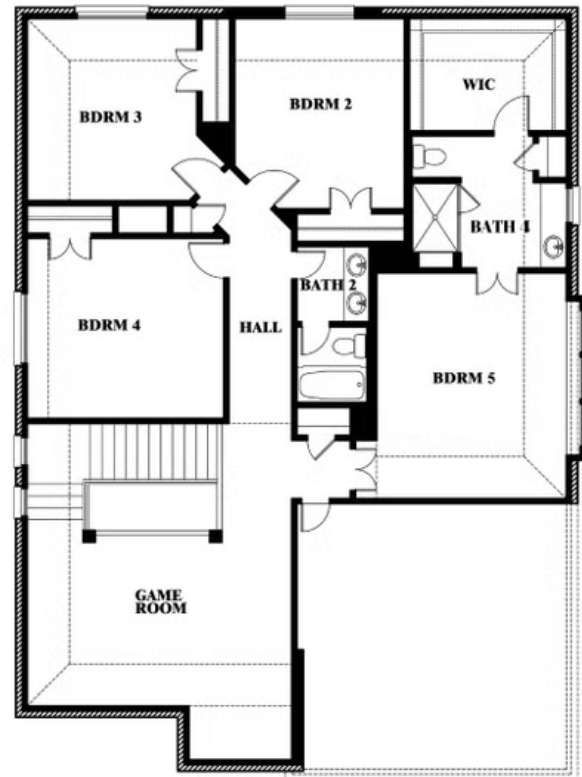

ELEVATION C

ELEVATION C

ELEVATION CS

ELEVATION CS

Dewberry III

WILDFLOWER RANCH

1013 CANUELA WAY, JUSTIN, TX 76247

DEWBERRY III FLOOR PLAN

Dewberry III

This brochure is for general informational purposes and is to be used as a guide only. Changes may be made during the development process and floor plans, dimensions, fixtures, fittings, finishes and specifications are subject to change without notice. Window placement, balcony configuration, wardrobe sizes and living areas may vary slightly within each plan type. EQUAL HOUSING OPPORTUNITY.