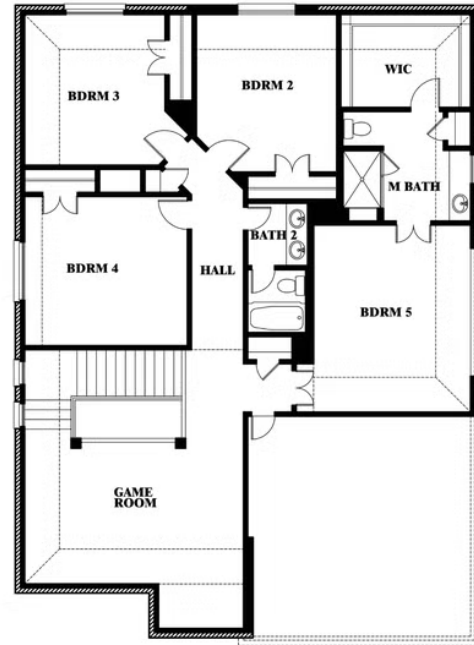

ELEVATION C

ELEVATION C

ELEVATION CS

ELEVATION CS

Dewberry III

WILDFLOWER RANCH

1013 CANUELA WAY, JUSTIN, TX 76247

DEWBERRY III FLOOR PLAN

Dewberry III