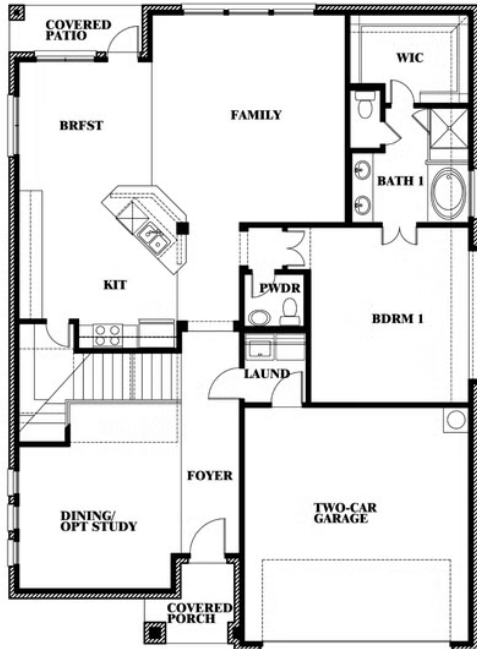

Dewberry III

WILDFLOWER RANCH

1013 CANUELA WAY, JUSTIN, TX 76247

DEWBERRY III FLOOR PLAN

Dewberry III