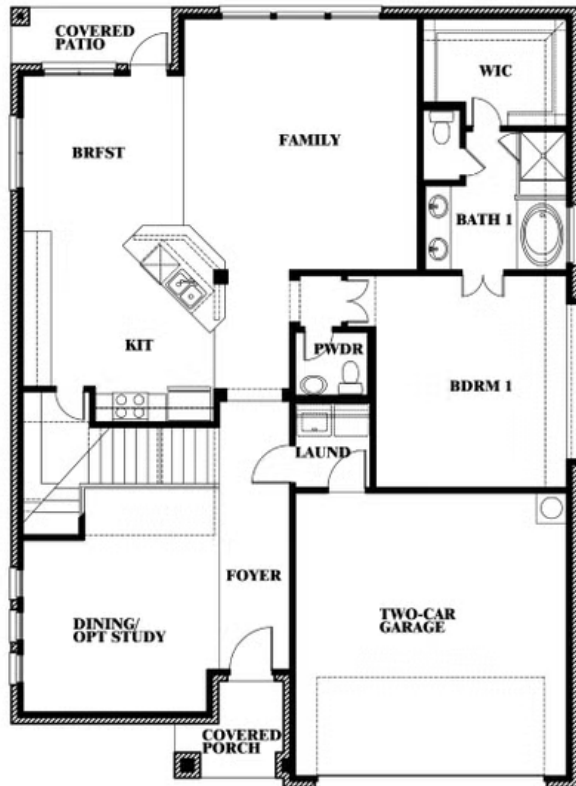

Dewberry III

WILDFLOWER RANCH

1013 CANUELA WAY, JUSTIN, TX 76247

DEWBERRY III FLOOR PLAN

Dewberry III

This brochure is for general informational purposes and is to be used as a guide only. Changes may be made during the development process and floor plans, dimensions, fixtures, fittings, finishes and specifications are subject to change without notice. Window placement, balcony configuration, wardrobe sizes and living areas may vary slightly within each plan type. EQUAL HOUSING OPPORTUNITY.