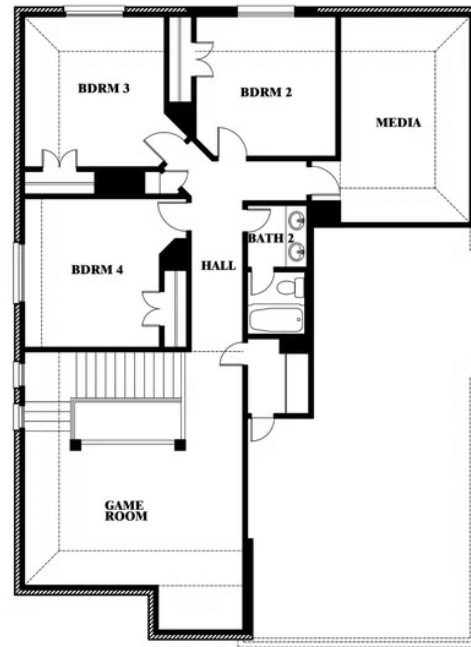

Dewberry II

WILDFLOWER RANCH

1013 CANUELA WAY, JUSTIN, TX 76247

Dewberry II