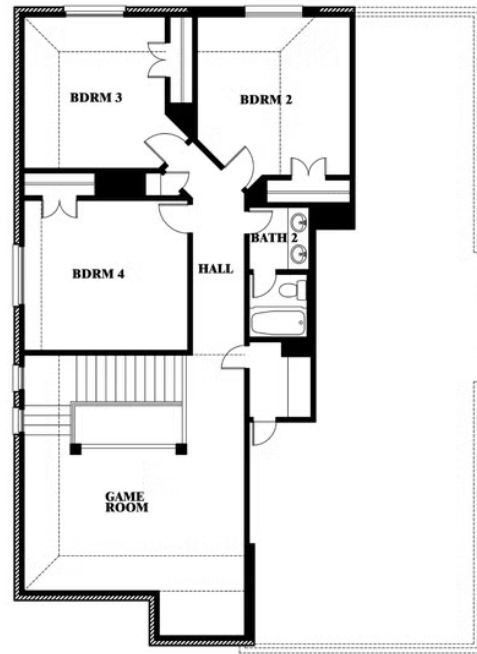

Dewberry

WILDFLOWER RANCH

1013 CANUELA WAY, JUSTIN, TX 76247

Dewberry