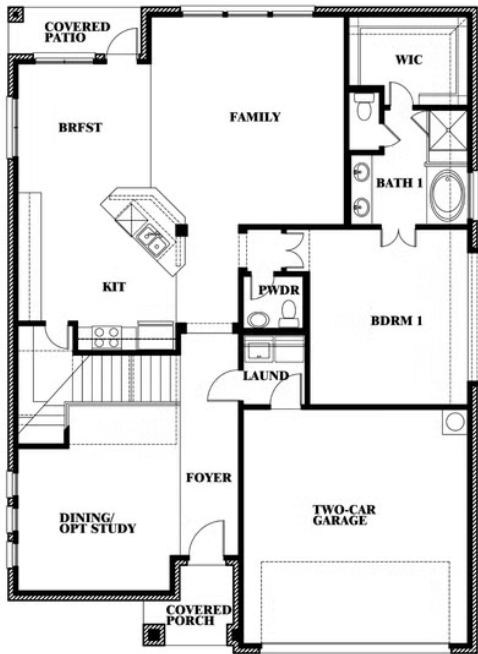

Dewberry

WILDFLOWER RANCH

1013 CANUELA WAY, JUSTIN, TX 76247

Dewberry