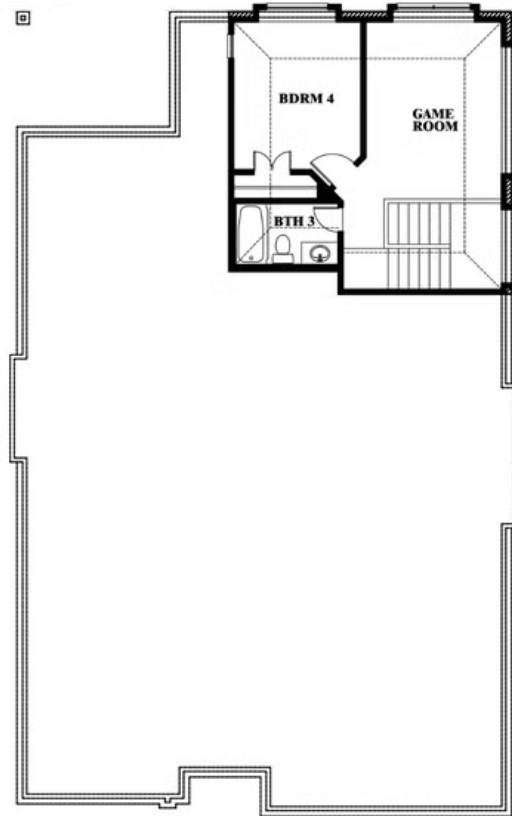

Cypress II

CLASSIC SERIES

WILDFLOWER RANCH

1013 CANUELA WAY, JUSTIN, TX 76247

HOMES FROM

\$461,990

2,454
SQUARE FEET

4
BEDROOMS

ELEVATION D

ELEVATION E

ELEVATION E

Cypress II

WILDFLOWER RANCH

1013 CANUELA WAY, JUSTIN, TX 76247

Cypress II

This brochure is for general informational purposes and is to be used as a guide only. Changes may be made during the development process and floorplans, dimensions, fixtures, fittings, finishes and specifications are subject to change without notice. Window placement, balcony configuration, wardrobe sizes and living areas may vary slightly within each plan type. EQUAL HOUSING OPPORTUNITY