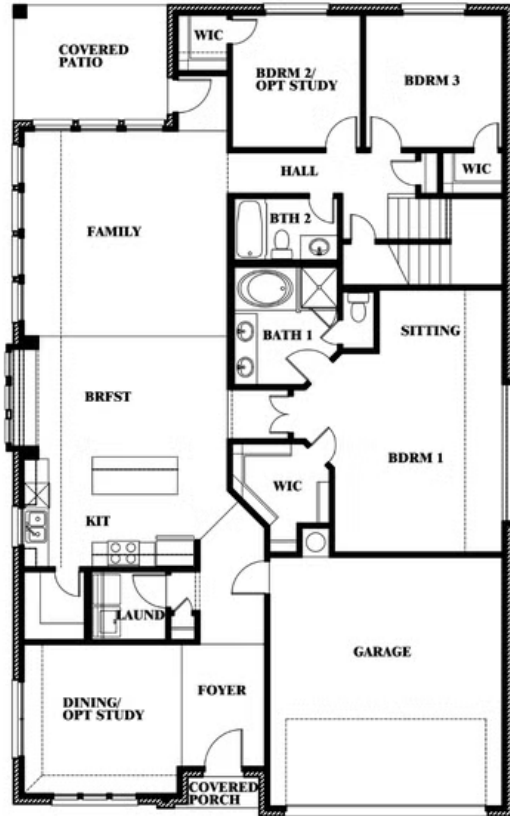

Cypress II

CLASSIC SERIES

WILDFLOWER RANCH

1013 CANUELA WAY, JUSTIN, TX 76247

HOMES FROM

\$461,990

2,454
SQUARE FEET

4
BEDROOMS

3.0
BATHROOMS

2
CAR GARAGE

ELEVATION F

ELEVATION B

ELEVATION B

ELEVATION C

ELEVATION C

ELEVATION D

ELEVATION D

ELEVATION E

ELEVATION E

Cypress II

WILDFLOWER RANCH

1013 CANUELA WAY, JUSTIN, TX 76247

Cypress II

This brochure is for general informational purposes and is to be used as a guide only. Changes may be made during the development process and floorplans, dimensions, fixtures, fittings, finishes and specifications are subject to change without notice. Window placement, balcony configuration, wardrobe sizes and living areas may vary slightly within each plan type. EQUAL HOUSING OPPORTUNITY