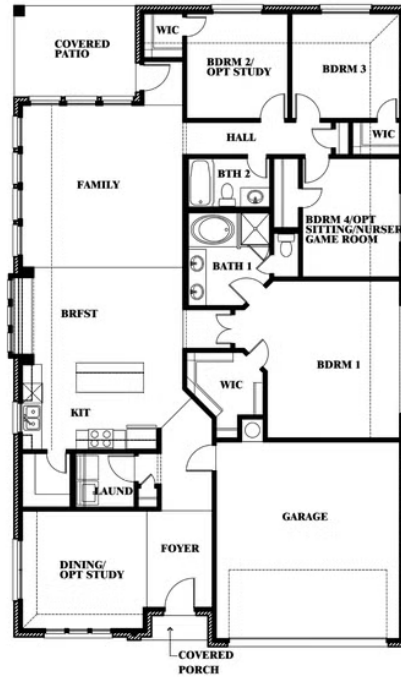

Cypress

WILDFLOWER RANCH

1013 CANUELA WAY, JUSTIN, TX 76247

Cypress