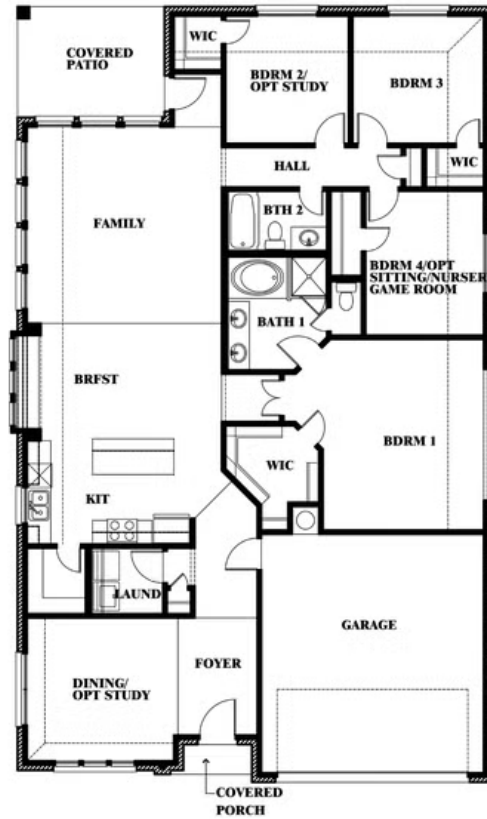

Cypress

CLASSIC SERIES

WILDFLOWER RANCH

1013 CANUELA WAY, JUSTIN, TX 76247

HOMES FROM

\$425,990

2,038
SQUARE FEET

4
BEDROOMS

2.0
BATHROOMS

2
CAR GARAGE

ELEVATION E

Document generated Nov 21, 2024. Prices, plans, square footage, features and materials are subject to change at any time without notice and vary among communities. Listed prices are for informational purposes only, are not binding, and do not create any contractual obligation(s). The price of any home is dependent on numerous factors, all of which are unique to a specific home, and is not guaranteed until specified in a binding contract. Pricing of elevations and additional optional beds/baths vary per plan. Some plans require a premium homesite. Please ask the Community Manager for details. Renderings of homes are artist concepts and may not reflect exact colors and materials.

Cypress

WILDFLOWER RANCH

1013 CANUELA WAY, JUSTIN, TX 76247

Cypress

This brochure is for general informational purposes and is to be used as a guide only. Changes may be made during the development process and floorplans, dimensions, fixtures, fittings, finishes and specifications are subject to change without notice. Window placement, balcony configuration, wardrobe sizes and living areas may vary slightly within each plan type. EQUAL HOUSING OPPORTUNITY