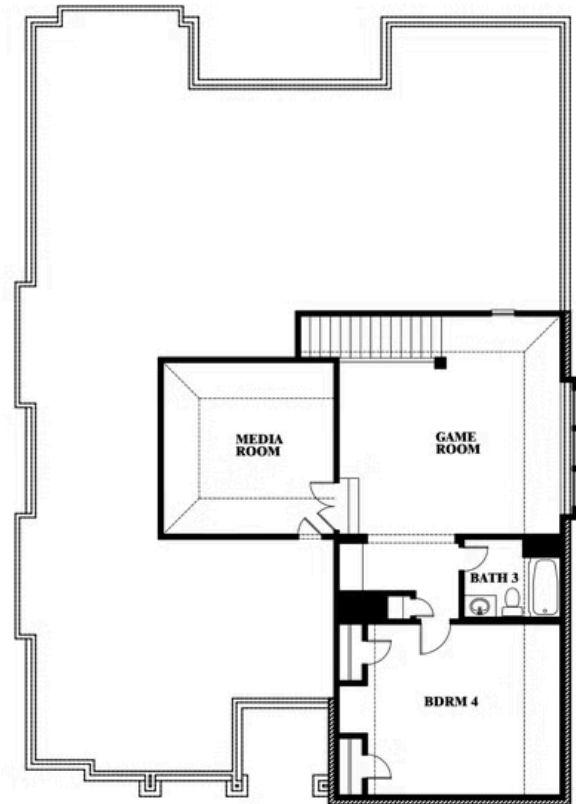

Carolina IV

HOMES FROM
\$512,990

CLASSIC SERIES

WILDFLOWER RANCH

1013 CANUELA WAY, JUSTIN, TX 76247

3,280
SQUARE FEET

4
BEDROOMS

3.0
BATHROOMS

2
CAR GARAGE

ELEVATION D

ELEVATION A

ELEVATION A

ELEVATION AS

ELEVATION AS

ELEVATION C

ELEVATION C

ELEVATION E

ELEVATION E

ELEVATION F

ELEVATION F

Carolina IV

WILDFLOWER RANCH

1013 CANUELA WAY, JUSTIN, TX 76247

Carolina IV

This brochure is for general informational purposes and is to be used as a guide only. Changes may be made during the development process and floorplans, dimensions, fixtures, fittings, finishes and specifications are subject to change without notice. Window placement, balcony configuration, wardrobe sizes and living areas may vary slightly within each plan type. EQUAL HOUSING OPPORTUNITY