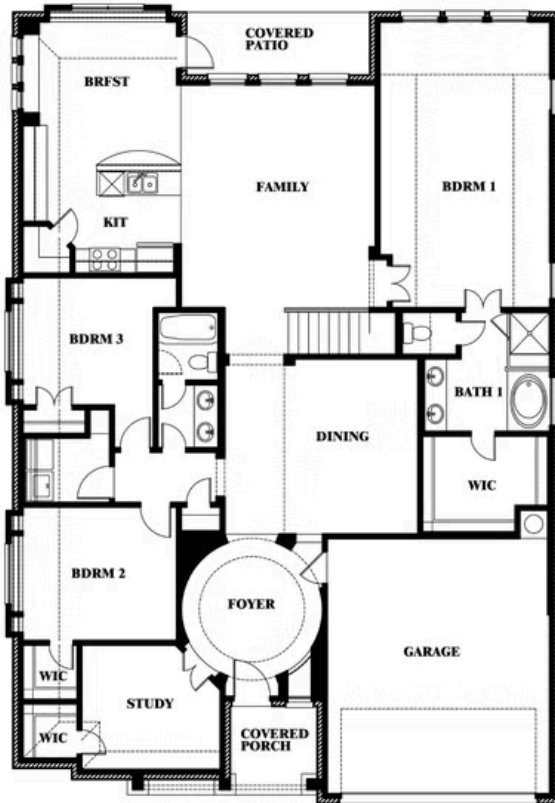

Carolina IV

HOMES FROM
\$512,990

CLASSIC SERIES

WILDFLOWER RANCH

1013 CANUELA WAY, JUSTIN, TX 76247

3,280
SQUARE FEET

4
BEDROOMS

3.0
BATHROOMS

2
CAR GARAGE

ELEVATION D

ELEVATION A

ELEVATION A

ELEVATION AS

ELEVATION AS

ELEVATION C

ELEVATION C

ELEVATION E

ELEVATION E

ELEVATION F

ELEVATION F

Carolina IV

WILDFLOWER RANCH

1013 CANUELA WAY, JUSTIN, TX 76247

Carolina IV

This brochure is for general informational purposes and is to be used as a guide only. Changes may be made during the development process and floorplans, dimensions, fixtures, fittings, finishes and specifications are subject to change without notice. Window placement, balcony configuration, wardrobe sizes and living areas may vary slightly within each plan type. EQUAL HOUSING OPPORTUNITY