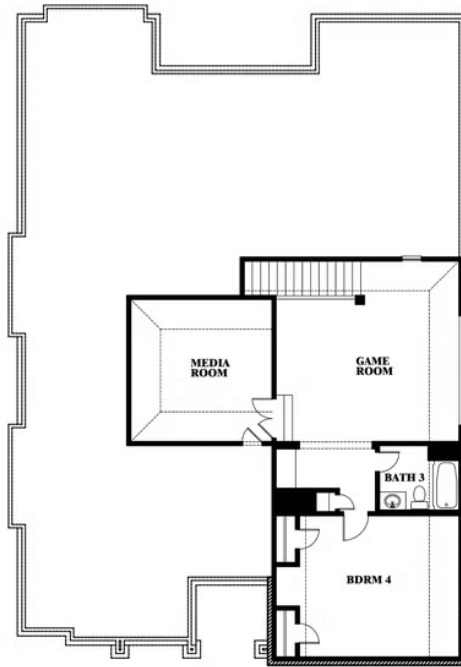

ELEVATION C

ELEVATION C

ELEVATION F

ELEVATION F

Carolina IV

WILDFLOWER RANCH

1013 CANUELA WAY, JUSTIN, TX 76247

Carolina IV