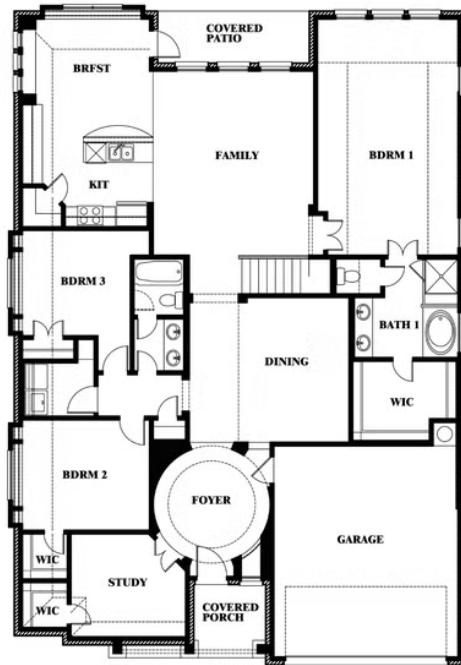

Carolina IV

WILDFLOWER RANCH

1013 CANUELA WAY, JUSTIN, TX 76247

Carolina IV