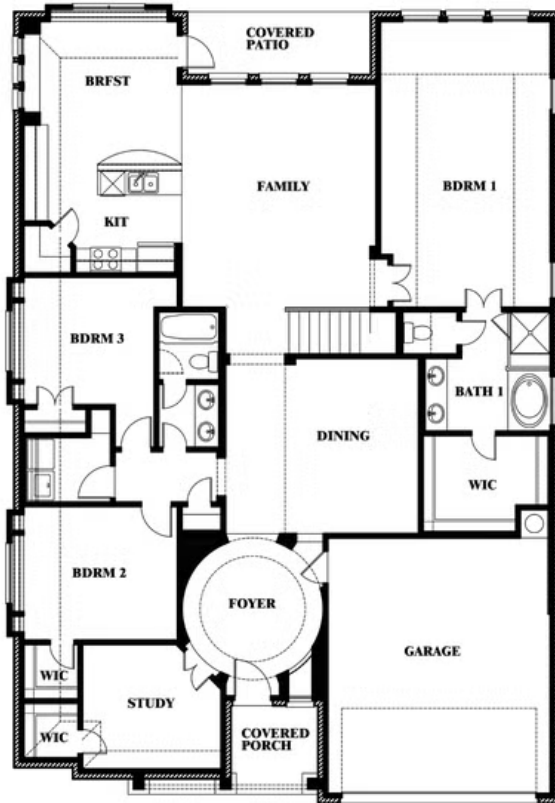

Carolina III

WILDFLOWER RANCH

1013 CANUELA WAY, JUSTIN, TX 76247

Carolina III

This brochure is for general informational purposes and is to be used as a guide only. Changes may be made during the development process and floorplans, dimensions, fixtures, fittings, finishes and specifications are subject to change without notice. Window placement, balcony configuration, wardrobe sizes and living areas may vary slightly within each plan type. EQUAL HOUSING OPPORTUNITY