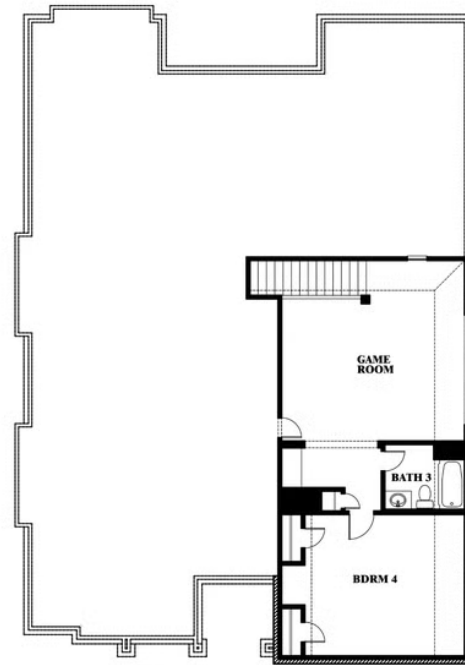

ELEVATION D

ELEVATION D

ELEVATION F

ELEVATION F

Carolina III

WILDFLOWER RANCH

1013 CANUELA WAY, JUSTIN, TX 76247

Carolina III