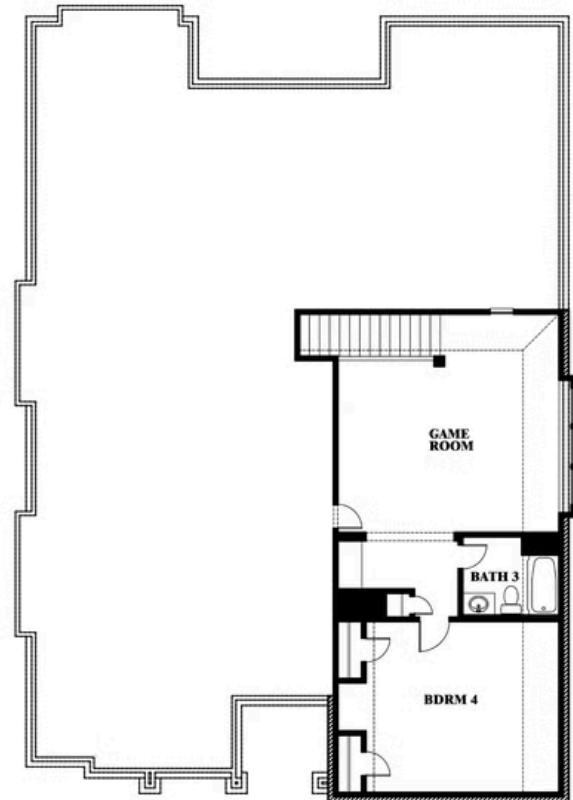

Carolina III

HOMES FROM
\$502,990

CLASSIC SERIES

WILDFLOWER RANCH

1013 CANUELA WAY, JUSTIN, TX 76247

3,067
SQUARE FEET

4
BEDROOMS

3.0
BATHROOMS

ELEVATION E

ELEVATION E

ELEVATION F

ELEVATION F

Carolina III

WILDFLOWER RANCH

1013 CANUELA WAY, JUSTIN, TX 76247

Carolina III

This brochure is for general informational purposes and is to be used as a guide only. Changes may be made during the development process and floorplans, dimensions, fixtures, fittings, finishes and specifications are subject to change without notice. Window placement, balcony configuration, wardrobe sizes and living areas may vary slightly within each plan type. EQUAL HOUSING OPPORTUNITY