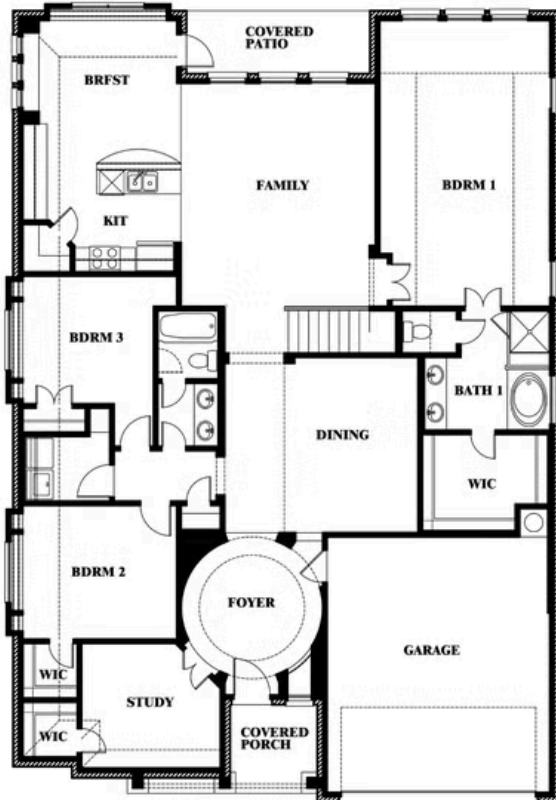

Carolina III

HOMES FROM
\$502,990

CLASSIC SERIES

WILDFLOWER RANCH

1013 CANUELA WAY, JUSTIN, TX 76247

3,067
SQUARE FEET

4
BEDROOMS

3.0
BATHROOMS

2
CAR GARAGE

ELEVATION AS

ELEVATION A

ELEVATION A

ELEVATION C

ELEVATION C

ELEVATION D

ELEVATION D

ELEVATION E

ELEVATION E

ELEVATION F

ELEVATION F

Carolina III

WILDFLOWER RANCH

1013 CANUELA WAY, JUSTIN, TX 76247

Carolina III

This brochure is for general informational purposes and is to be used as a guide only. Changes may be made during the development process and floorplans, dimensions, fixtures, fittings, finishes and specifications are subject to change without notice. Window placement, balcony configuration, wardrobe sizes and living areas may vary slightly within each plan type. EQUAL HOUSING OPPORTUNITY