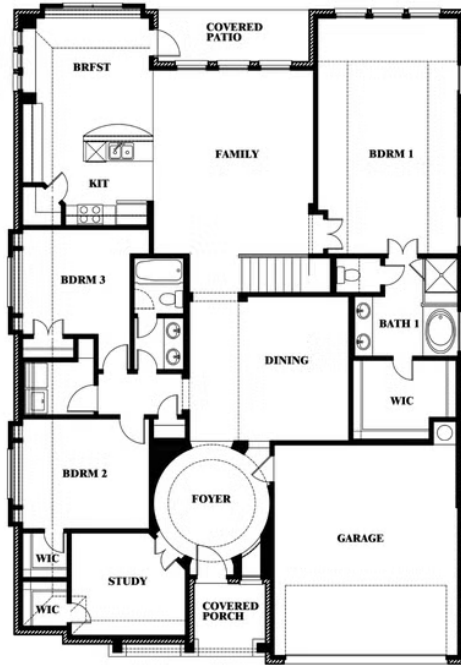

Carolina III

WILDFLOWER RANCH

1013 CANUELA WAY, JUSTIN, TX 76247

Carolina III