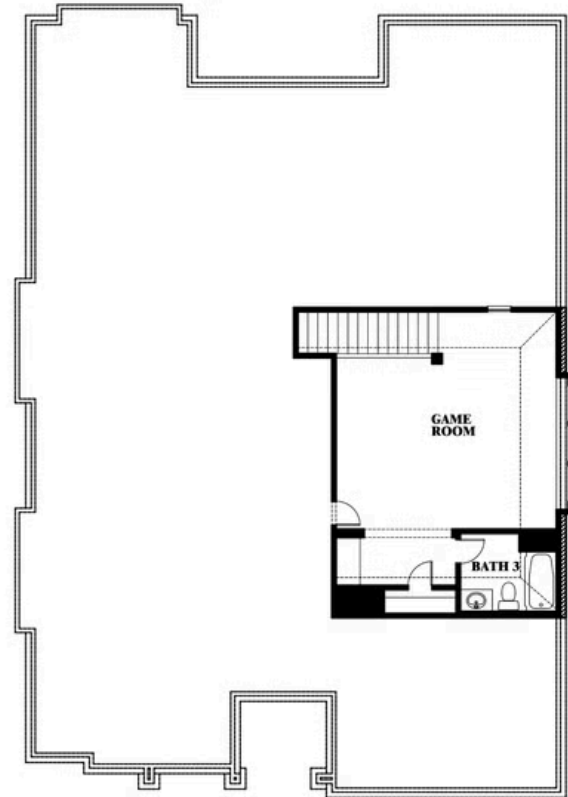

Carolina II

HOMES FROM
\$489,990

CLASSIC SERIES

WILDFLOWER RANCH

1013 CANUELA WAY, JUSTIN, TX 76247

2,771
SQUARE FEET

3
BEDROOMS

3.0
BATHROOMS

2
CAR GARAGE

ELEVATION D

ELEVATION A

ELEVATION A

ELEVATION AS

ELEVATION AS

ELEVATION C

ELEVATION C

ELEVATION E

ELEVATION E

ELEVATION F

ELEVATION F

Carolina II

WILDFLOWER RANCH

1013 CANUELA WAY, JUSTIN, TX 76247

Carolina II

Carolina II

WILDFLOWER RANCH

1013 CANUELA WAY, JUSTIN, TX 76247

Carolina II with Media Room

This brochure is for general informational purposes and is to be used as a guide only. Changes may be made during the development process and floorplans, dimensions, fixtures, fittings, finishes and specifications are subject to change without notice. Window placement, balcony configuration, wardrobe sizes and living areas may vary slightly within each plan type. EQUAL HOUSING OPPORTUNITY