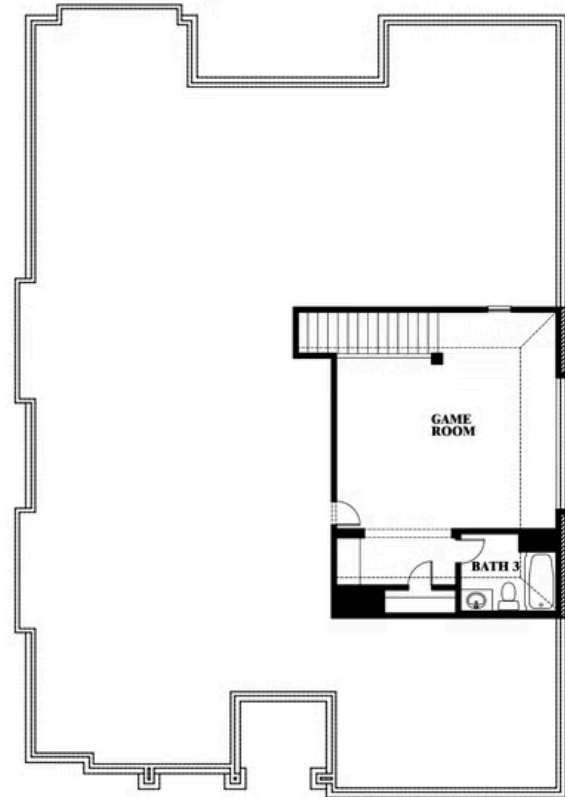

Carolina II

HOMES FROM
\$489,990

CLASSIC SERIES

WILDFLOWER RANCH

1013 CANUELA WAY, JUSTIN, TX 76247

2,771
SQUARE FEET

3
BEDROOMS

3.0
BATHROOMS

2
CAR GARAGE

ELEVATION D

ELEVATION A

ELEVATION A

ELEVATION AS

ELEVATION AS

ELEVATION C

ELEVATION C

Carolina II

WILDFLOWER RANCH

1013 CANUELA WAY, JUSTIN, TX 76247

Carolina II

This brochure is for general informational purposes and is to be used as a guide only. Changes may be made during the development process and floorplans, dimensions, fixtures, fittings, finishes and specifications are subject to change without notice. Window placement, balcony configuration, wardrobe sizes and living areas may vary slightly within each plan type. EQUAL HOUSING OPPORTUNITY

Carolina II

WILDFLOWER RANCH

1013 CANUELA WAY, JUSTIN, TX 76247

Carolina II with Media Room

This brochure is for general informational purposes and is to be used as a guide only. Changes may be made during the development process and floorplans, dimensions, fixtures, fittings, finishes and specifications are subject to change without notice. Window placement, balcony configuration, wardrobe sizes and living areas may vary slightly within each plan type. EQUAL HOUSING OPPORTUNITY