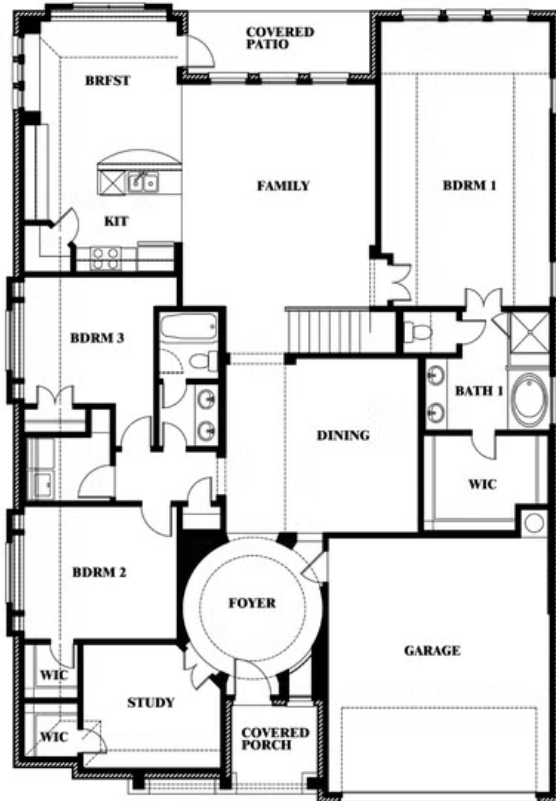

Carolina II

HOMES FROM
\$489,990

CLASSIC SERIES

WILDFLOWER RANCH

1013 CANUELA WAY, JUSTIN, TX 76247

2,771
SQUARE FEET

3
BEDROOMS

3.0
BATHROOMS

ELEVATION E

ELEVATION E

ELEVATION F

ELEVATION F

Carolina II

WILDFLOWER RANCH

1013 CANUELA WAY, JUSTIN, TX 76247

Carolina II

This brochure is for general informational purposes and is to be used as a guide only. Changes may be made during the development process and floorplans, dimensions, fixtures, fittings, finishes and specifications are subject to change without notice. Window placement, balcony configuration, wardrobe sizes and living areas may vary slightly within each plan type. EQUAL HOUSING OPPORTUNITY

Carolina II

WILDFLOWER RANCH

1013 CANUELA WAY, JUSTIN, TX 76247

Carolina II with Media Room

This brochure is for general informational purposes and is to be used as a guide only. Changes may be made during the development process and floorplans, dimensions, fixtures, fittings, finishes and specifications are subject to change without notice. Window placement, balcony configuration, wardrobe sizes and living areas may vary slightly within each plan type. EQUAL HOUSING OPPORTUNITY