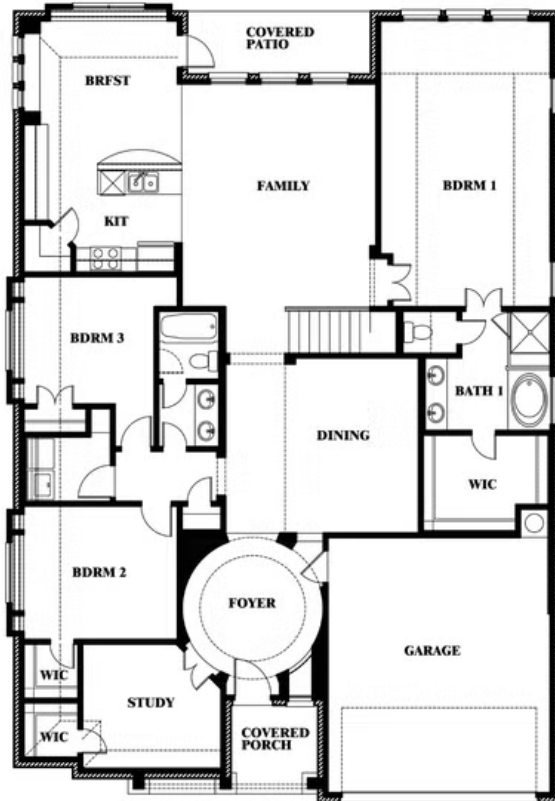

Carolina II

HOMES FROM
\$489,990

CLASSIC SERIES

WILDFLOWER RANCH

1013 CANUELA WAY, JUSTIN, TX 76247

2,771
SQUARE FEET

3
BEDROOMS

3.0
BATHROOMS

ELEVATION E

ELEVATION E

ELEVATION F

ELEVATION F

Carolina II

WILDFLOWER RANCH

1013 CANUELA WAY, JUSTIN, TX 76247

Carolina II

This brochure is for general informational purposes and is to be used as a guide only. Changes may be made during the development process and floorplans, dimensions, fixtures, fittings, finishes and specifications are subject to change without notice. Window placement, balcony configuration, wardrobe sizes and living areas may vary slightly within each plan type. EQUAL HOUSING OPPORTUNITY

Carolina II

WILDFLOWER RANCH

1013 CANUELA WAY, JUSTIN, TX 76247

Carolina II with Media Room

This brochure is for general informational purposes and is to be used as a guide only. Changes may be made during the development process and floorplans, dimensions, fixtures, fittings, finishes and specifications are subject to change without notice. Window placement, balcony configuration, wardrobe sizes and living areas may vary slightly within each plan type. EQUAL HOUSING OPPORTUNITY