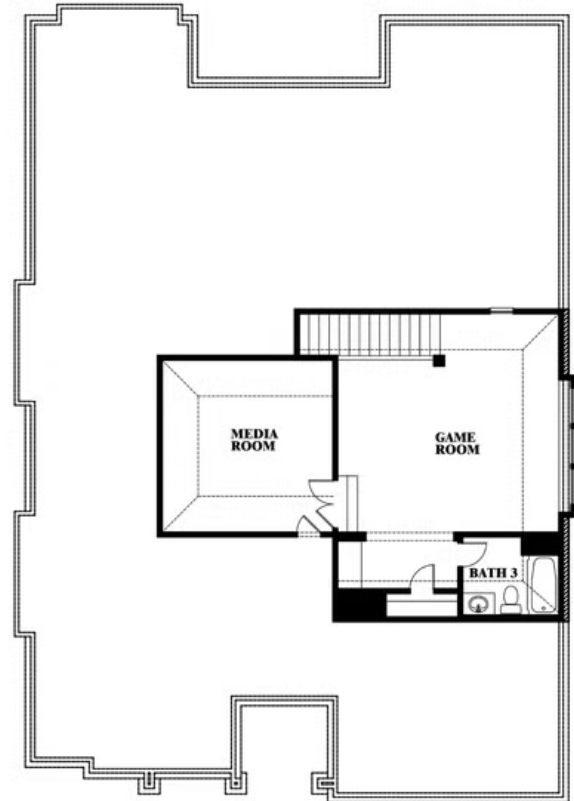

Carolina II

HOMES FROM
\$489,990

CLASSIC SERIES

WILDFLOWER RANCH

1013 CANUELA WAY, JUSTIN, TX 76247

2,771
SQUARE FEET

3
BEDROOMS

3.0
BATHROOMS

ELEVATION E

ELEVATION E

ELEVATION F

ELEVATION F

Carolina II

WILDFLOWER RANCH

1013 CANUELA WAY, JUSTIN, TX 76247

Carolina II

This brochure is for general informational purposes and is to be used as a guide only. Changes may be made during the development process and floorplans, dimensions, fixtures, fittings, finishes and specifications are subject to change without notice. Window placement, balcony configuration, wardrobe sizes and living areas may vary slightly within each plan type. EQUAL HOUSING OPPORTUNITY

Carolina II

WILDFLOWER RANCH

1013 CANUELA WAY, JUSTIN, TX 76247

Carolina II with Media Room

This brochure is for general informational purposes and is to be used as a guide only. Changes may be made during the development process and floorplans, dimensions, fixtures, fittings, finishes and specifications are subject to change without notice. Window placement, balcony configuration, wardrobe sizes and living areas may vary slightly within each plan type. EQUAL HOUSING OPPORTUNITY