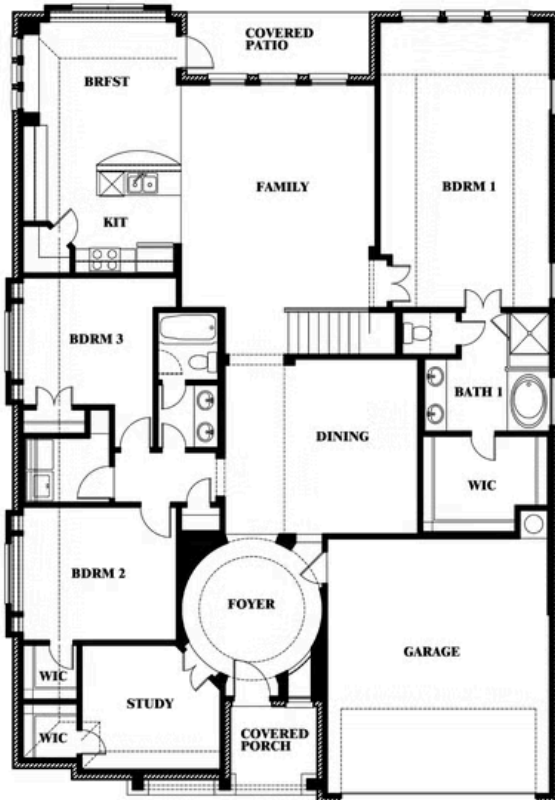

Carolina II

WILDFLOWER RANCH

1013 CANUELA WAY, JUSTIN, TX 76247

Carolina II with Media Room

This brochure is for general informational purposes and is to be used as a guide only. Changes may be made during the development process and floorplans, dimensions, fixtures, fittings, finishes and specifications are subject to change without notice. Window placement, balcony configuration, wardrobe sizes and living areas may vary slightly within each plan type. EQUAL HOUSING OPPORTUNITY