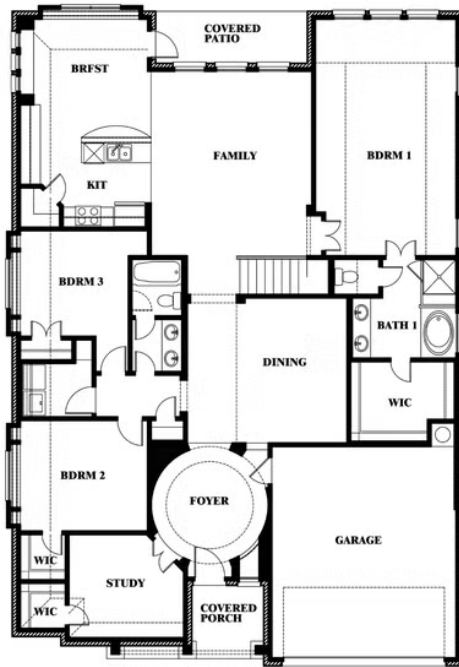

Carolina II

WILDFLOWER RANCH

1013 CANUELA WAY, JUSTIN, TX 76247

Carolina II with Media Room