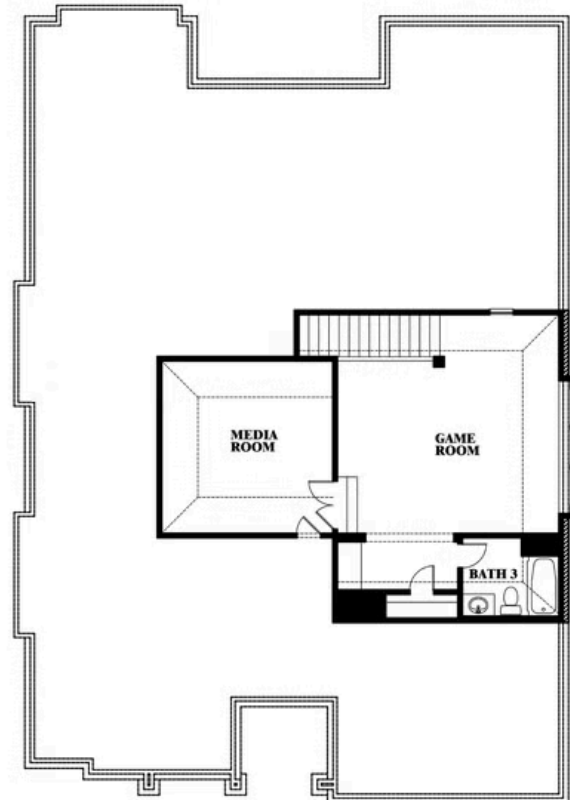

Carolina II

HOMES FROM
\$489,990

CLASSIC SERIES

WILDFLOWER RANCH

1013 CANUELA WAY, JUSTIN, TX 76247

2,771
SQUARE FEET

3
BEDROOMS

3.0
BATHROOMS

ELEVATION E

ELEVATION E

ELEVATION F

ELEVATION F

Carolina II

WILDFLOWER RANCH

1013 CANUELA WAY, JUSTIN, TX 76247

Carolina II

This brochure is for general informational purposes and is to be used as a guide only. Changes may be made during the development process and floorplans, dimensions, fixtures, fittings, finishes and specifications are subject to change without notice. Window placement, balcony configuration, wardrobe sizes and living areas may vary slightly within each plan type. EQUAL HOUSING OPPORTUNITY

Carolina II

WILDFLOWER RANCH

1013 CANUELA WAY, JUSTIN, TX 76247

Carolina II with Media Room

This brochure is for general informational purposes and is to be used as a guide only. Changes may be made during the development process and floorplans, dimensions, fixtures, fittings, finishes and specifications are subject to change without notice. Window placement, balcony configuration, wardrobe sizes and living areas may vary slightly within each plan type. EQUAL HOUSING OPPORTUNITY