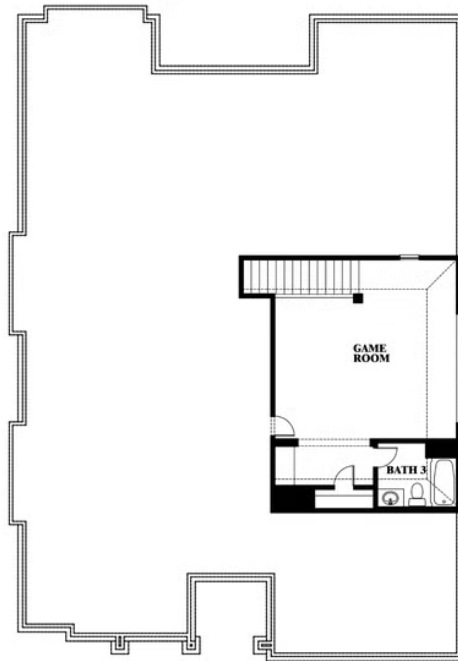

ELEVATION C

ELEVATION F

ELEVATION F

Carolina II

WILDFLOWER RANCH

1013 CANUELA WAY, JUSTIN, TX 76247

Carolina II