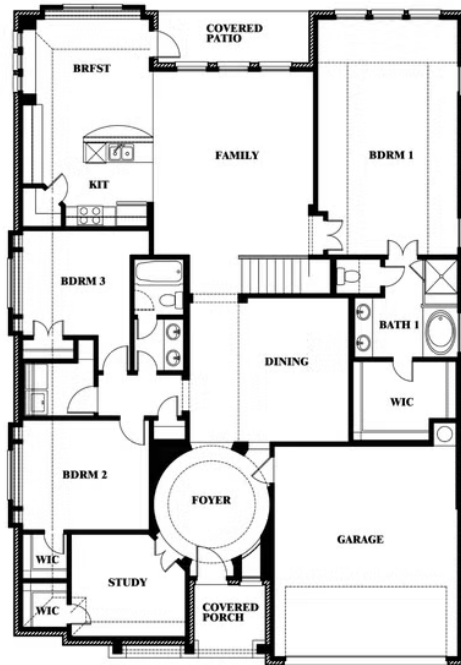

Carolina II

WILDFLOWER RANCH

1013 CANUELA WAY, JUSTIN, TX 76247

Carolina II