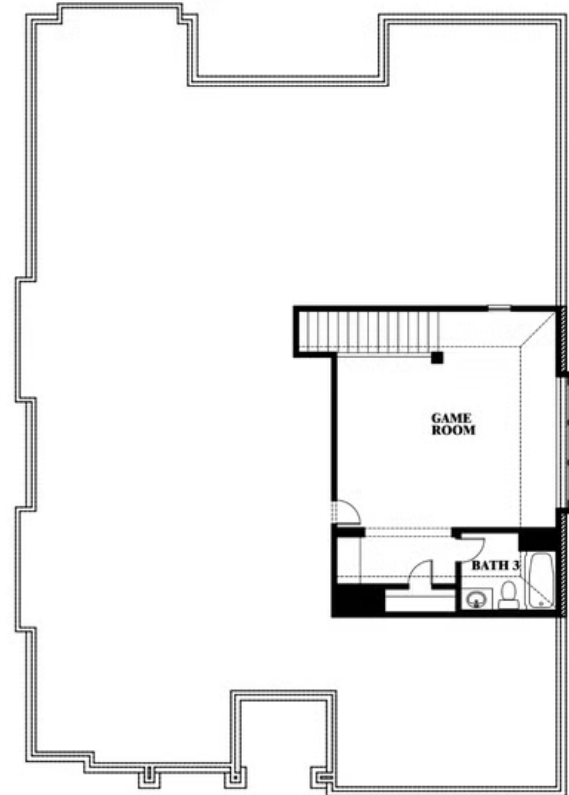

Carolina II

HOMES FROM
\$489,990

CLASSIC SERIES

WILDFLOWER RANCH

1013 CANUELA WAY, JUSTIN, TX 76247

2,771
SQUARE FEET

3
BEDROOMS

3.0
BATHROOMS

2
CAR GARAGE

ELEVATION D

ELEVATION A

ELEVATION A

ELEVATION AS

ELEVATION AS

ELEVATION C

ELEVATION C

ELEVATION E

ELEVATION E

ELEVATION F

ELEVATION F

Carolina II

WILDFLOWER RANCH

1013 CANUELA WAY, JUSTIN, TX 76247

Carolina II

Carolina II

WILDFLOWER RANCH

1013 CANUELA WAY, JUSTIN, TX 76247

Carolina II with Media Room

This brochure is for general informational purposes and is to be used as a guide only. Changes may be made during the development process and floorplans, dimensions, fixtures, fittings, finishes and specifications are subject to change without notice. Window placement, balcony configuration, wardrobe sizes and living areas may vary slightly within each plan type. EQUAL HOUSING OPPORTUNITY