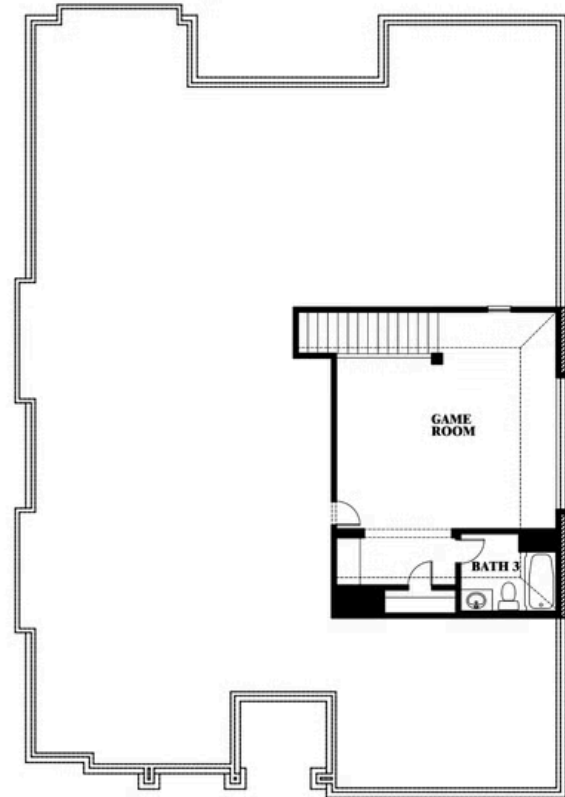

Carolina II

WILDFLOWER RANCH

1013 CANUELA WAY, JUSTIN, TX 76247

Carolina II

This brochure is for general informational purposes and is to be used as a guide only. Changes may be made during the development process and floorplans, dimensions, fixtures, fittings, finishes and specifications are subject to change without notice. Window placement, balcony configuration, wardrobe sizes and living areas may vary slightly within each plan type. EQUAL HOUSING OPPORTUNITY