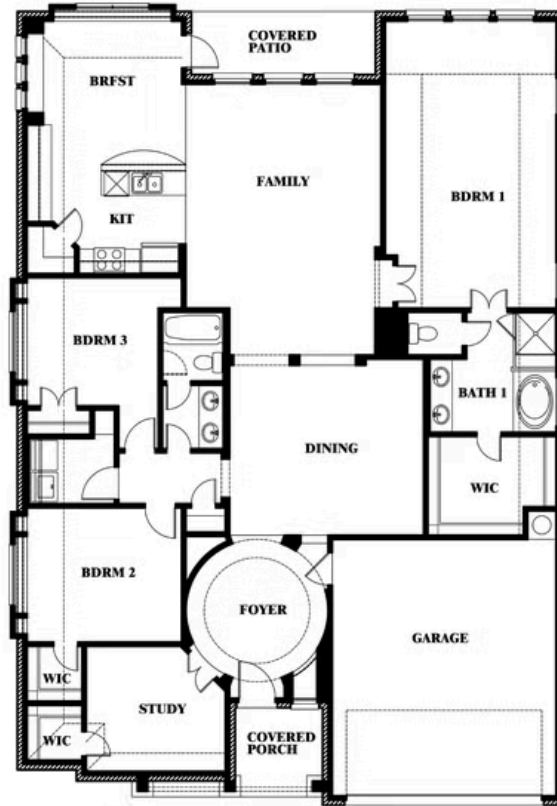

Carolina

HOMES FROM
\$448,990

CLASSIC SERIES

WILDFLOWER RANCH

1013 CANUELA WAY, JUSTIN, TX 76247

2,313
SQUARE FEET

3
BEDROOMS

2.0
BATHROOMS

2
CAR GARAGE

ELEVATION C

Document generated Mar 14, 2025. Prices, plans, square footage, features and materials are subject to change at any time without notice and vary among communities. Listed prices are for informational purposes only, are not binding, and do not create any contractual obligation(s). The price of any home is dependent on numerous factors, all of which are unique to a specific home, and is not guaranteed until specified in a binding contract. Pricing of elevations and additional optional beds/baths vary per plan. Some plans require a premium homesite. Please ask the Community Manager for details. Renderings of homes are artist concepts and may not reflect exact colors and materials.

Carolina

WILDFLOWER RANCH

1013 CANUELA WAY, JUSTIN, TX 76247

Carolina

This brochure is for general informational purposes and is to be used as a guide only. Changes may be made during the development process and floorplans, dimensions, fixtures, fittings, finishes and specifications are subject to change without notice. Window placement, balcony configuration, wardrobe sizes and living areas may vary slightly within each plan type. EQUAL HOUSING OPPORTUNITY