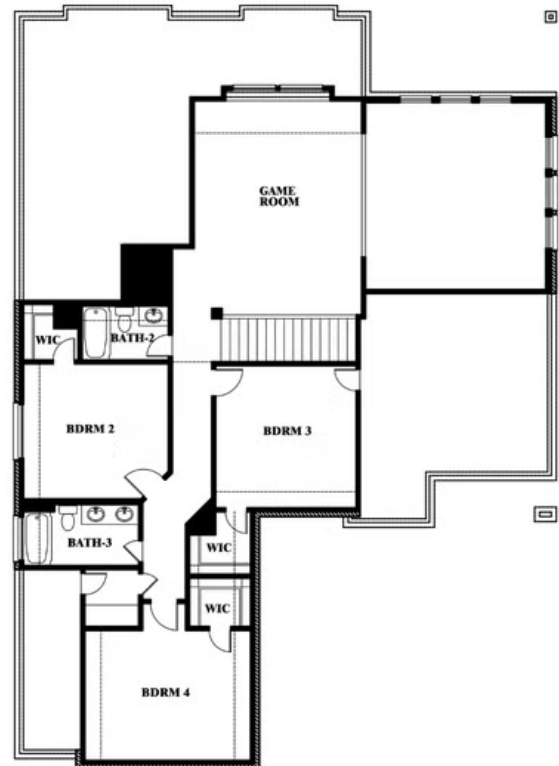

Spring Cress

HOMES FROM
\$524,990

CLASSIC SERIES

WILDFLOWER RANCH 60-65

1013 CANUELA WAY, JUSTIN, TX 76247

3,519
SQUARE FEET

4
BEDROOMS

3.5
BATHROOMS

2
CAR GARAGE

Spring Cress

WILDFLOWER RANCH 60-65

1013 CANUELA WAY, JUSTIN, TX 76247

Spring Cress

This brochure is for general informational purposes and is to be used as a guide only. Changes may be made during the development process and floorplans, dimensions, fixtures, fittings, finishes and specifications are subject to change without notice. Window placement, balcony configuration, wardrobe sizes and living areas may vary slightly within each plan type. EQUAL HOUSING OPPORTUNITY

Spring Cress

WILDFLOWER RANCH 60-65

1013 CANUELA WAY, JUSTIN, TX 76247

Spring Cress Opt. Bed 6 & Bath 5 at Media

This brochure is for general informational purposes and is to be used as a guide only. Changes may be made during the development process and floorplans, dimensions, fixtures, fittings, finishes and specifications are subject to change without notice. Window placement, balcony configuration, wardrobe sizes and living areas may vary slightly within each plan type. EQUAL HOUSING OPPORTUNITY

Spring Cress

WILDFLOWER RANCH 60-65

1013 CANUELA WAY, JUSTIN, TX 76247

Spring Cress Opt. Mini Garage at Dining

This brochure is for general informational purposes and is to be used as a guide only. Changes may be made during the development process and floorplans, dimensions, fixtures, fittings, finishes and specifications are subject to change without notice. Window placement, balcony configuration, wardrobe sizes and living areas may vary slightly within each plan type. EQUAL HOUSING OPPORTUNITY