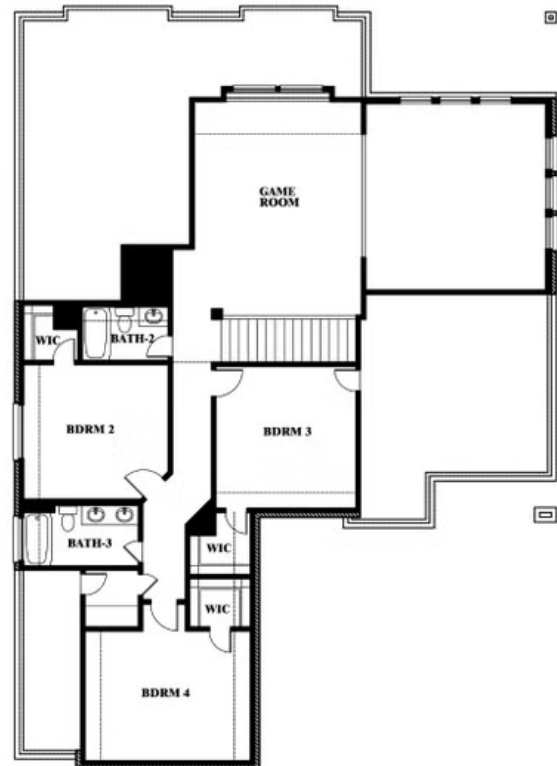

Spring Cress

WILDFLOWER RANCH 60-65

1013 CANUELA WAY, JUSTIN, TX 76247

Spring Cress Opt. Bed 6 & Bath 5 at Media

This brochure is for general informational purposes and is to be used as a guide only. Changes may be made during the development process and floorplans, dimensions, fixtures, fittings, finishes and specifications are subject to change without notice. Window placement, balcony configuration, wardrobe sizes and living areas may vary slightly within each plan type. EQUAL HOUSING OPPORTUNITY

Spring Cress

WILDFLOWER RANCH 60-65

1013 CANUELA WAY, JUSTIN, TX 76247

Spring Cress Opt. Mini Garage at Dining

This brochure is for general informational purposes and is to be used as a guide only. Changes may be made during the development process and floorplans, dimensions, fixtures, fittings, finishes and specifications are subject to change without notice. Window placement, balcony configuration, wardrobe sizes and living areas may vary slightly within each plan type. EQUAL HOUSING OPPORTUNITY

Spring Cress

WILDFLOWER RANCH 60-65

1013 CANUELA WAY, JUSTIN, TX 76247

Spring Cress Opt. Bed 5 & Bath 4 at Dining

This brochure is for general informational purposes and is to be used as a guide only. Changes may be made during the development process and floorplans, dimensions, fixtures, fittings, finishes and specifications are subject to change without notice. Window placement, balcony configuration, wardrobe sizes and living areas may vary slightly within each plan type. EQUAL HOUSING OPPORTUNITY