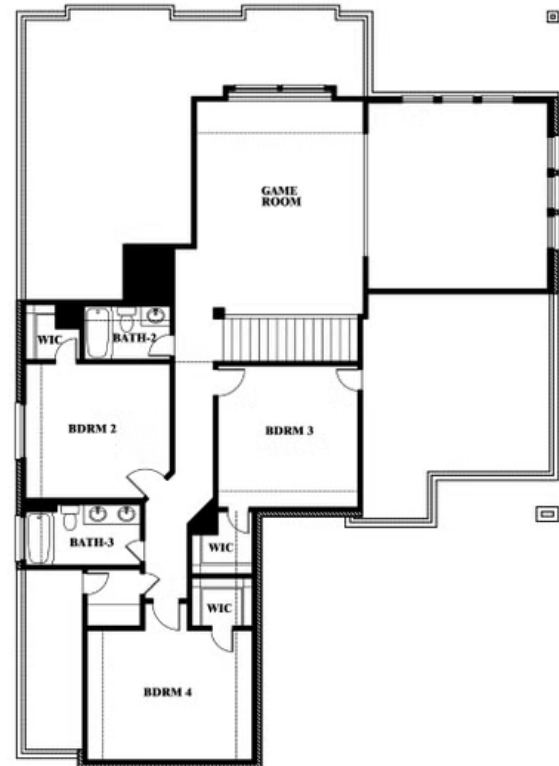

Spring Cress

HOMES FROM
\$524,990

CLASSIC SERIES

WILDFLOWER RANCH 60-65

1013 CANUELA WAY, JUSTIN, TX 76247

3,519
SQUARE FEET

4
BEDROOMS

3.5
BATHROOMS

2
CAR GARAGE

Spring Cress

WILDFLOWER RANCH 60-65

1013 CANUELA WAY, JUSTIN, TX 76247

Spring Cress

This brochure is for general informational purposes and is to be used as a guide only. Changes may be made during the development process and floorplans, dimensions, fixtures, fittings, finishes and specifications are subject to change without notice. Window placement, balcony configuration, wardrobe sizes and living areas may vary slightly within each plan type. EQUAL HOUSING OPPORTUNITY

Spring Cress

WILDFLOWER RANCH 60-65

1013 CANUELA WAY, JUSTIN, TX 76247

Spring Cress Opt. Bed 6 & Bath 5 at Media

This brochure is for general informational purposes and is to be used as a guide only. Changes may be made during the development process and floorplans, dimensions, fixtures, fittings, finishes and specifications are subject to change without notice. Window placement, balcony configuration, wardrobe sizes and living areas may vary slightly within each plan type. EQUAL HOUSING OPPORTUNITY

Spring Cress

WILDFLOWER RANCH 60-65

1013 CANUELA WAY, JUSTIN, TX 76247

Spring Cress Opt. Mini Garage at Dining

This brochure is for general informational purposes and is to be used as a guide only. Changes may be made during the development process and floorplans, dimensions, fixtures, fittings, finishes and specifications are subject to change without notice. Window placement, balcony configuration, wardrobe sizes and living areas may vary slightly within each plan type. EQUAL HOUSING OPPORTUNITY