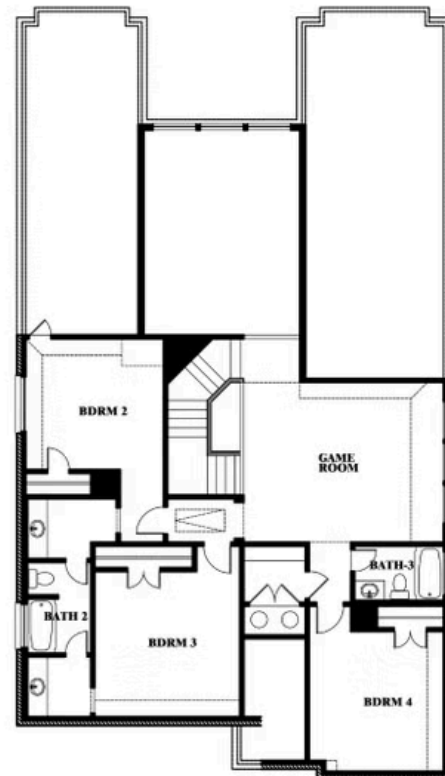

Rose

HOMES FROM
\$522,990

CLASSIC SERIES

WILDFLOWER RANCH 60-65

1013 CANUELA WAY, JUSTIN, TX 76247

3,359
SQUARE FEET

4
BEDROOMS

3.5
BATHROOMS

2
CAR GARAGE

Rose

ROSE FLOOR PLAN

WILDFLOWER RANCH 60-65

1013 CANUELA WAY, JUSTIN, TX 76247

Rose

This brochure is for general informational purposes and is to be used as a guide only. Changes may be made during the development process and floorplans, dimensions, fixtures, fittings, finishes and specifications are subject to change without notice. Window placement, balcony configuration, wardrobe sizes and living areas may vary slightly within each plan type. EQUAL HOUSING OPPORTUNITY

Rose

WILDFLOWER RANCH 60-65

1013 CANUELA WAY, JUSTIN, TX 76247

ROSE FLOOR PLAN WITH OPTIONAL BED & BATH AT STUDY

Rose
Opt. Bed & Bath at Study

This brochure is for general informational purposes and is to be used as a guide only. Changes may be made during the development process and floorplans, dimensions, fixtures, fittings, finishes and specifications are subject to change without notice. Window placement, balcony configuration, wardrobe sizes and living areas may vary slightly within each plan type. EQUAL HOUSING OPPORTUNITY