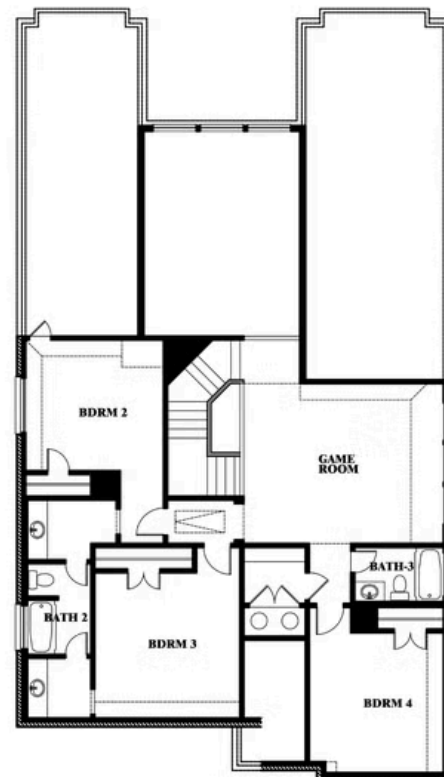

Rose

HOMES FROM
\$522,990

CLASSIC SERIES

WILDFLOWER RANCH 60-65

1013 CANUELA WAY, JUSTIN, TX 76247

3,359
SQUARE FEET

4
BEDROOMS

3.5
BATHROOMS

2
CAR GARAGE

Rose

ROSE FLOOR PLAN

WILDFLOWER RANCH 60-65

1013 CANUELA WAY, JUSTIN, TX 76247

Rose

This brochure is for general informational purposes and is to be used as a guide only. Changes may be made during the development process and floorplans, dimensions, fixtures, fittings, finishes and specifications are subject to change without notice. Window placement, balcony configuration, wardrobe sizes and living areas may vary slightly within each plan type. EQUAL HOUSING OPPORTUNITY

Rose

WILDFLOWER RANCH 60-65

1013 CANUELA WAY, JUSTIN, TX 76247

ROSE FLOOR PLAN WITH OPTIONAL BED & BATH AT STUDY

Rose
Opt. Bed & Bath at Study

This brochure is for general informational purposes and is to be used as a guide only. Changes may be made during the development process and floorplans, dimensions, fixtures, fittings, finishes and specifications are subject to change without notice. Window placement, balcony configuration, wardrobe sizes and living areas may vary slightly within each plan type. EQUAL HOUSING OPPORTUNITY