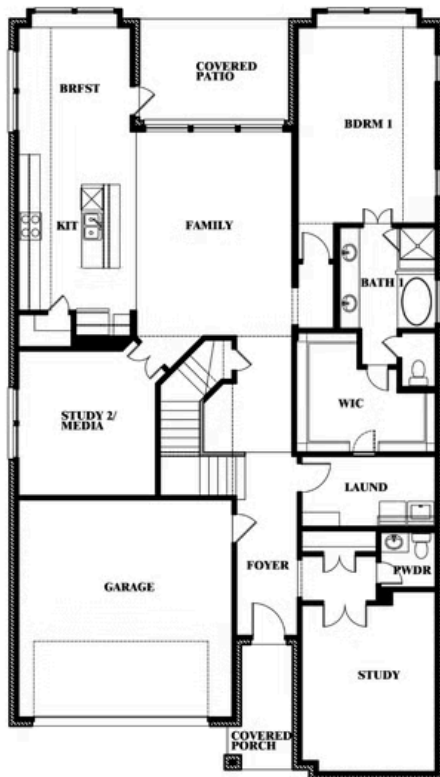

Rose

HOMES FROM
\$522,990

CLASSIC SERIES

WILDFLOWER RANCH 60-65

1013 CANUELA WAY, JUSTIN, TX 76247

3,359
SQUARE FEET

4
BEDROOMS

3.5
BATHROOMS

2
CAR GARAGE

Rose

ROSE FLOOR PLAN

WILDFLOWER RANCH 60-65

1013 CANUELA WAY, JUSTIN, TX 76247

Rose

This brochure is for general informational purposes and is to be used as a guide only. Changes may be made during the development process and floorplans, dimensions, fixtures, fittings, finishes and specifications are subject to change without notice. Window placement, balcony configuration, wardrobe sizes and living areas may vary slightly within each plan type. EQUAL HOUSING OPPORTUNITY

Rose

WILDFLOWER RANCH 60-65

1013 CANUELA WAY, JUSTIN, TX 76247

ROSE FLOOR PLAN WITH OPTIONAL BED & BATH AT STUDY

Rose
Opt. Bed & Bath at Study

This brochure is for general informational purposes and is to be used as a guide only. Changes may be made during the development process and floorplans, dimensions, fixtures, fittings, finishes and specifications are subject to change without notice. Window placement, balcony configuration, wardrobe sizes and living areas may vary slightly within each plan type. EQUAL HOUSING OPPORTUNITY