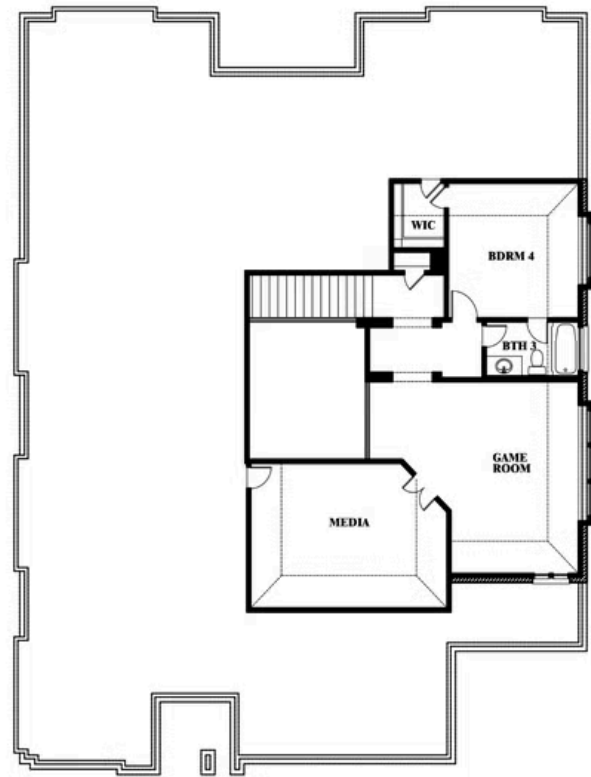

Primrose FE V

HOMES FROM
\$588,990

CLASSIC SERIES

WILDFLOWER RANCH 60-65

1013 CANUELA WAY, JUSTIN, TX 76247

3,733
SQUARE FEET

4
BEDROOMS

3.5
BATHROOMS

3
CAR GARAGE

ELEVATION B

ELEVATION A

ELEVATION A

ELEVATION C

ELEVATION C

Primrose FE V

WILDFLOWER RANCH 60-65
1013 CANUELA WAY, JUSTIN, TX 76247

Primrose FE V

This brochure is for general informational purposes and is to be used as a guide only. Changes may be made during the development process and floorplans, dimensions, fixtures, fittings, finishes and specifications are subject to change without notice. Window placement, balcony configuration, wardrobe sizes and living areas may vary slightly within each plan type. EQUAL HOUSING OPPORTUNITY