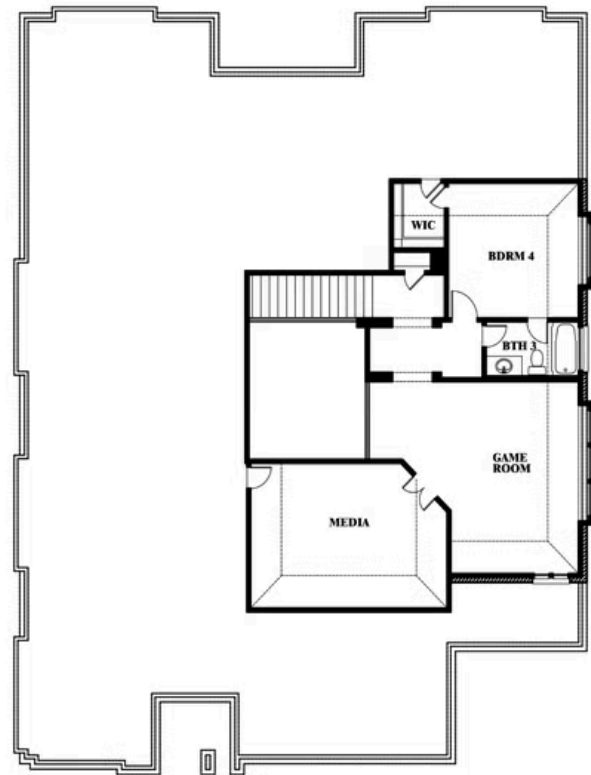

Primrose FE V

HOMES FROM
\$580,990

CLASSIC SERIES

WILDFLOWER RANCH 60-65

1013 CANUELA WAY, JUSTIN, TX 76247

3,733
SQUARE FEET

4
BEDROOMS

3.5
BATHROOMS

3
CAR GARAGE

ELEVATION B

ELEVATION A

ELEVATION A

ELEVATION C

ELEVATION C

Primrose FE V

WILDFLOWER RANCH 60-65

1013 CANUELA WAY, JUSTIN, TX 76247

Primrose FE V

This brochure is for general informational purposes and is to be used as a guide only. Changes may be made during the development process and floorplans, dimensions, fixtures, fittings, finishes and specifications are subject to change without notice. Window placement, balcony configuration, wardrobe sizes and living areas may vary slightly within each plan type. EQUAL HOUSING OPPORTUNITY