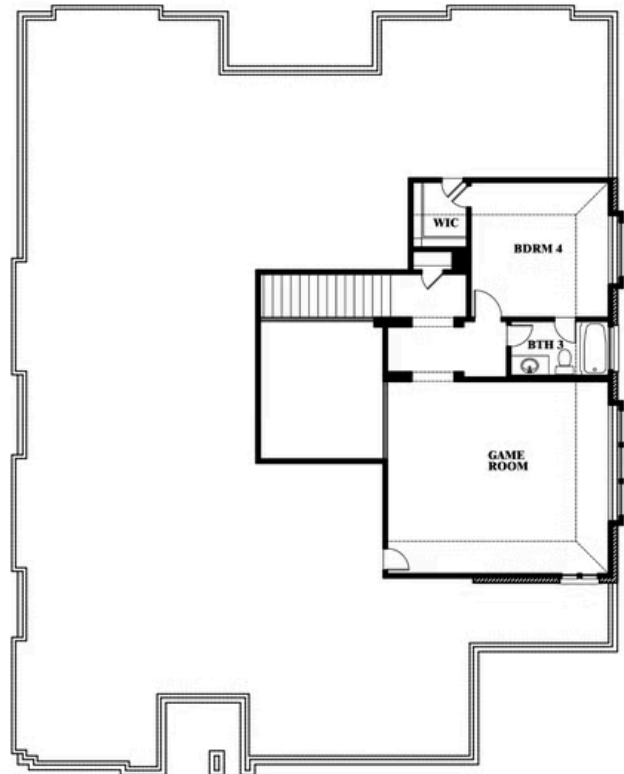

Primrose FE IV

HOMES FROM
\$570,990

CLASSIC SERIES

WILDFLOWER RANCH 60-65

1013 CANUELA WAY, JUSTIN, TX 76247

3,543
SQUARE FEET

3
BEDROOMS

3.5
BATHROOMS

3
CAR GARAGE

ELEVATION A

ELEVATION B

ELEVATION B

ELEVATION C

ELEVATION C

Primrose FE IV

WILDFLOWER RANCH 60-65
1013 CANUELA WAY, JUSTIN, TX 76247

Primrose FE IV

This brochure is for general informational purposes and is to be used as a guide only. Changes may be made during the development process and floorplans, dimensions, fixtures, fittings, finishes and specifications are subject to change without notice. Window placement, balcony configuration, wardrobe sizes and living areas may vary slightly within each plan type. EQUAL HOUSING OPPORTUNITY