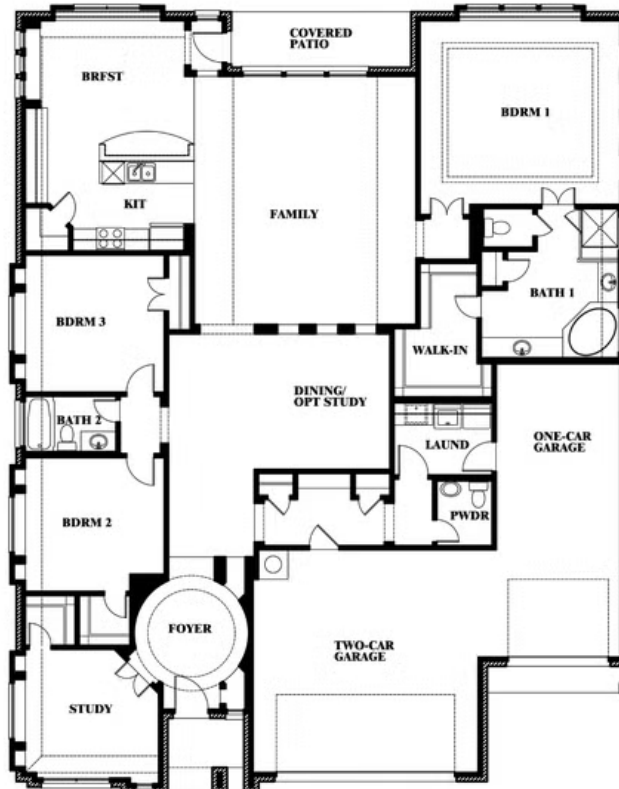

Primrose FE

WILDFLOWER RANCH 60-65

1013 CANUELA WAY, JUSTIN, TX 76247

Primrose FE

This brochure is for general informational purposes and is to be used as a guide only. Changes may be made during the development process and floorplans, dimensions, fixtures, fittings, finishes and specifications are subject to change without notice. Window placement, balcony configuration, wardrobe sizes and living areas may vary slightly within each plan type. EQUAL HOUSING OPPORTUNITY