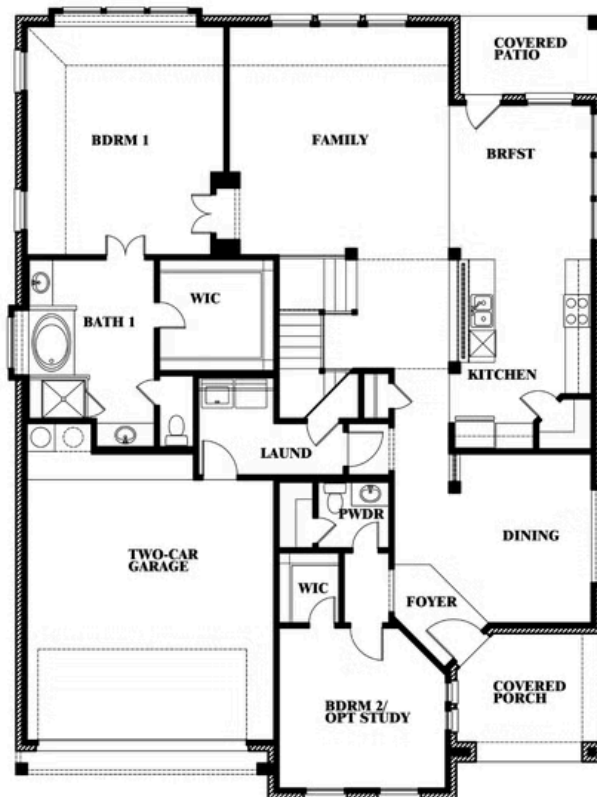

Magnolia II

HOMES FROM
\$513,990

CLASSIC SERIES

WILDFLOWER RANCH 60-65

1013 CANUELA WAY, JUSTIN, TX 76247

3,430
SQUARE FEET

4
BEDROOMS

2.5
BATHROOMS

Magnolia II

WILDFLOWER RANCH 60-65

1013 CANUELA WAY, JUSTIN, TX 76247

MAGNOLIA II FLOOR PLAN

Magnolia II

This brochure is for general informational purposes and is to be used as a guide only. Changes may be made during the development process and floorplans, dimensions, fixtures, fittings, finishes and specifications are subject to change without notice. Window placement, balcony configuration, wardrobe sizes and living areas may vary slightly within each plan type. EQUAL HOUSING OPPORTUNITY