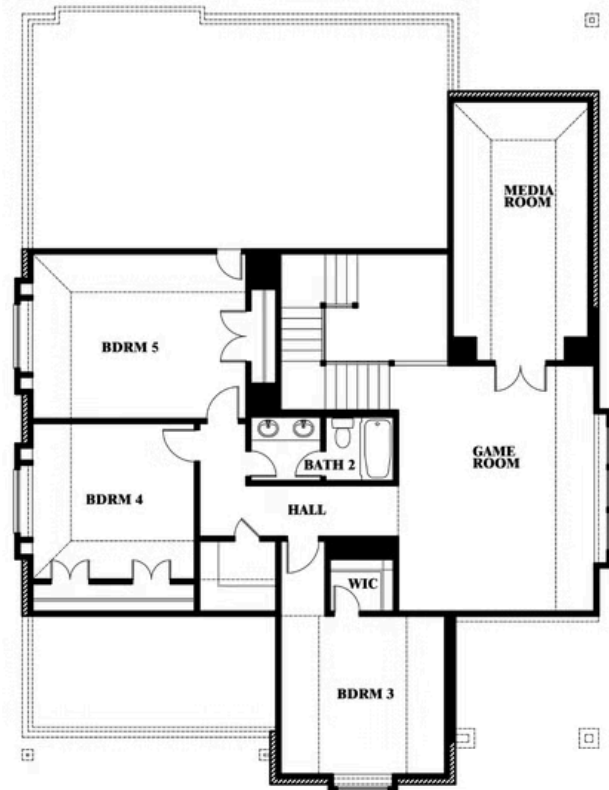

Magnolia II

HOMES FROM
\$513,990

CLASSIC SERIES

WILDFLOWER RANCH 60-65

1013 CANUELA WAY, JUSTIN, TX 76247

3,430
SQUARE FEET

4
BEDROOMS

2.5
BATHROOMS

Magnolia II

WILDFLOWER RANCH 60-65

1013 CANUELA WAY, JUSTIN, TX 76247

MAGNOLIA II FLOOR PLAN

Magnolia II

This brochure is for general informational purposes and is to be used as a guide only. Changes may be made during the development process and floorplans, dimensions, fixtures, fittings, finishes and specifications are subject to change without notice. Window placement, balcony configuration, wardrobe sizes and living areas may vary slightly within each plan type. EQUAL HOUSING OPPORTUNITY