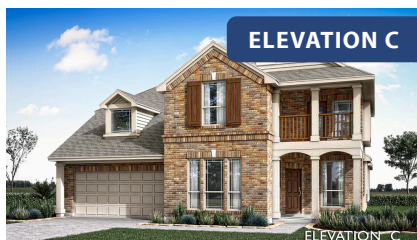

Magnolia II

HOMES FROM
\$513,990

CLASSIC SERIES

WILDFLOWER RANCH 60-65

1013 CANUELA WAY, JUSTIN, TX 76247

3,430
SQUARE FEET

4
BEDROOMS

2.5
BATHROOMS

2
CAR GARAGE

Document generated Mar 14, 2025. Prices, plans, square footage, features and materials are subject to change at any time without notice and vary among communities. Listed prices are for informational purposes only, are not binding, and do not create any contractual obligation(s). The price of any home is dependent on numerous factors, all of which are unique to a specific home, and is not guaranteed until specified in a binding contract. Pricing of elevations and additional optional beds/baths vary per plan. Some plans require a premium homesite. Please ask the Community Manager for details. Renderings of homes are artist concepts and may not reflect exact colors and materials.