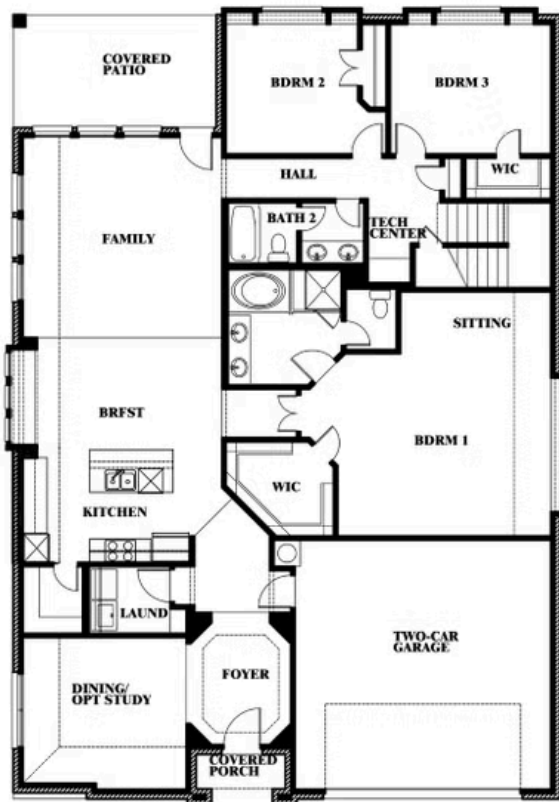

Hawthorne II

HOMES FROM
\$477,990

CLASSIC SERIES

WILDFLOWER RANCH 60-65

1013 CANUELA WAY, JUSTIN, TX 76247

2,752
SQUARE FEET

4
BEDROOMS

3.0
BATHROOMS

2
CAR GARAGE

ELEVATION A

ELEVATION B

ELEVATION B

ELEVATION C

ELEVATION C

Hawthorne II

WILDFLOWER RANCH 60-65

1013 CANUELA WAY, JUSTIN, TX 76247

Hawthorne II

This brochure is for general informational purposes and is to be used as a guide only. Changes may be made during the development process and floorplans, dimensions, fixtures, fittings, finishes and specifications are subject to change without notice. Window placement, balcony configuration, wardrobe sizes and living areas may vary slightly within each plan type. EQUAL HOUSING OPPORTUNITY

Hawthorne II

WILDFLOWER RANCH 60-65

1013 CANUELA WAY, JUSTIN, TX 76247

Hawthorne II Opt. Deluxe Kitchen

This brochure is for general informational purposes and is to be used as a guide only. Changes may be made during the development process and floorplans, dimensions, fixtures, fittings, finishes and specifications are subject to change without notice. Window placement, balcony configuration, wardrobe sizes and living areas may vary slightly within each plan type. EQUAL HOUSING OPPORTUNITY