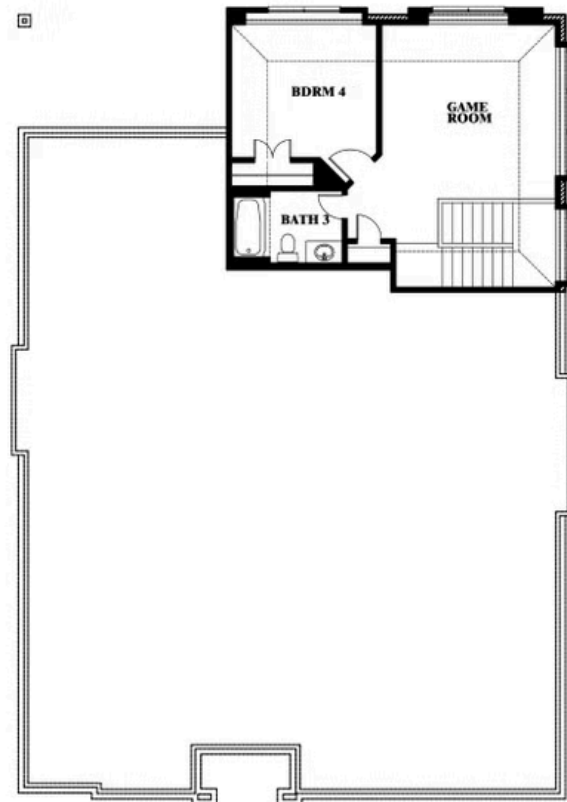

Hawthorne II

HOMES FROM
\$477,990

CLASSIC SERIES

WILDFLOWER RANCH 60-65

1013 CANUELA WAY, JUSTIN, TX 76247

2,752
SQUARE FEET

4
BEDROOMS

3.0
BATHROOMS

2
CAR GARAGE

ELEVATION A

ELEVATION B

ELEVATION B

ELEVATION C

ELEVATION C

Hawthorne II

WILDFLOWER RANCH 60-65

1013 CANUELA WAY, JUSTIN, TX 76247

Hawthorne II

This brochure is for general informational purposes and is to be used as a guide only. Changes may be made during the development process and floorplans, dimensions, fixtures, fittings, finishes and specifications are subject to change without notice. Window placement, balcony configuration, wardrobe sizes and living areas may vary slightly within each plan type. EQUAL HOUSING OPPORTUNITY

Hawthorne II

WILDFLOWER RANCH 60-65

1013 CANUELA WAY, JUSTIN, TX 76247

Hawthorne II Opt. Deluxe Kitchen

This brochure is for general informational purposes and is to be used as a guide only. Changes may be made during the development process and floorplans, dimensions, fixtures, fittings, finishes and specifications are subject to change without notice. Window placement, balcony configuration, wardrobe sizes and living areas may vary slightly within each plan type. EQUAL HOUSING OPPORTUNITY