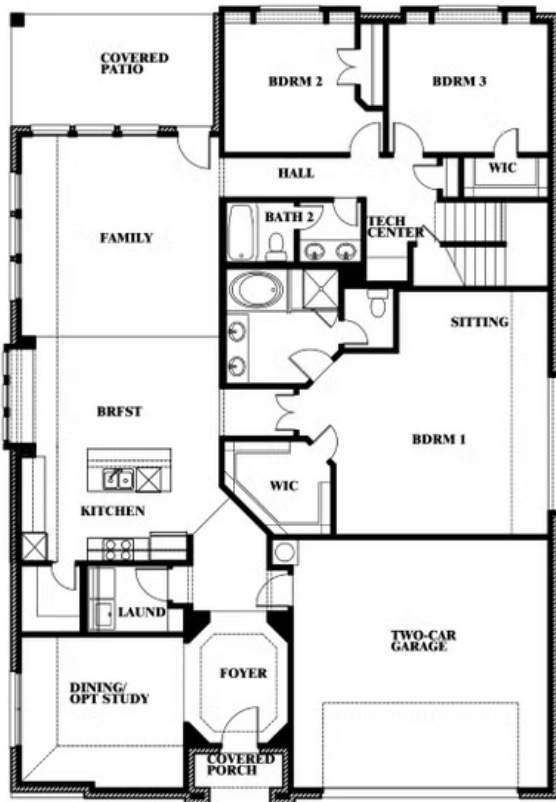

Hawthorne II

HOMES FROM
\$477,990

CLASSIC SERIES

WILDFLOWER RANCH 60-65

1013 CANUELA WAY, JUSTIN, TX 76247

2,752
SQUARE FEET

4
BEDROOMS

3.0
BATHROOMS

2
CAR GARAGE

ELEVATION A

ELEVATION B

ELEVATION B

ELEVATION C

ELEVATION C

Hawthorne II

WILDFLOWER RANCH 60-65

1013 CANUELA WAY, JUSTIN, TX 76247

Hawthorne II

This brochure is for general informational purposes and is to be used as a guide only. Changes may be made during the development process and floorplans, dimensions, fixtures, fittings, finishes and specifications are subject to change without notice. Window placement, balcony configuration, wardrobe sizes and living areas may vary slightly within each plan type. EQUAL HOUSING OPPORTUNITY

Hawthorne II

WILDFLOWER RANCH 60-65

1013 CANUELA WAY, JUSTIN, TX 76247

Hawthorne II Opt. Deluxe Kitchen

This brochure is for general informational purposes and is to be used as a guide only. Changes may be made during the development process and floorplans, dimensions, fixtures, fittings, finishes and specifications are subject to change without notice. Window placement, balcony configuration, wardrobe sizes and living areas may vary slightly within each plan type. EQUAL HOUSING OPPORTUNITY