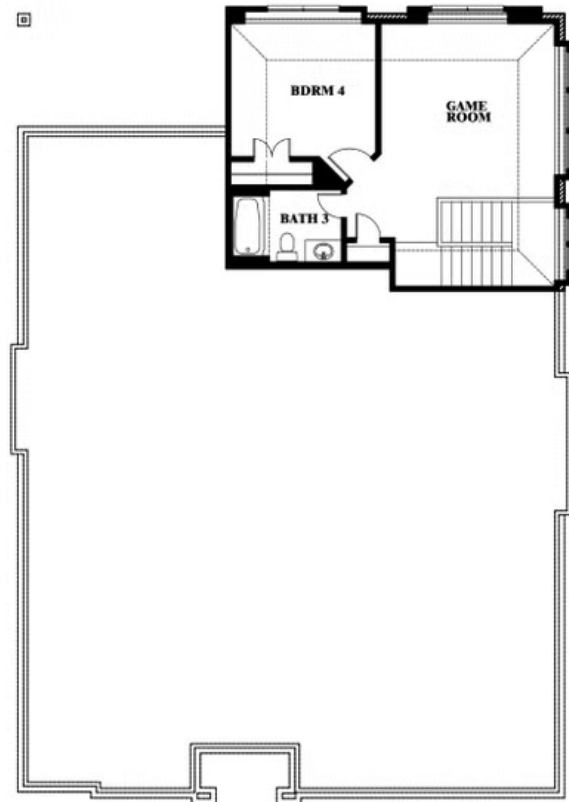

Hawthorne II

HOMES FROM
\$477,990

CLASSIC SERIES

WILDFLOWER RANCH 60-65

1013 CANUELA WAY, JUSTIN, TX 76247

2,752
SQUARE FEET

4
BEDROOMS

3.0
BATHROOMS

1013 CANUELA WAY, JUSTIN, TX 76247

Hawthorne II

This brochure is for general informational purposes and is to be used as a guide only. Changes may be made during the development process and floorplans, dimensions, fixtures, fittings, finishes and specifications are subject to change without notice. Window placement, balcony configuration, wardrobe sizes and living areas may vary slightly within each plan type. EQUAL HOUSING OPPORTUNITY

Hawthorne II

WILDFLOWER RANCH 60-65

1013 CANUELA WAY, JUSTIN, TX 76247

Hawthorne II Opt. Deluxe Kitchen

This brochure is for general informational purposes and is to be used as a guide only. Changes may be made during the development process and floorplans, dimensions, fixtures, fittings, finishes and specifications are subject to change without notice. Window placement, balcony configuration, wardrobe sizes and living areas may vary slightly within each plan type. EQUAL HOUSING OPPORTUNITY