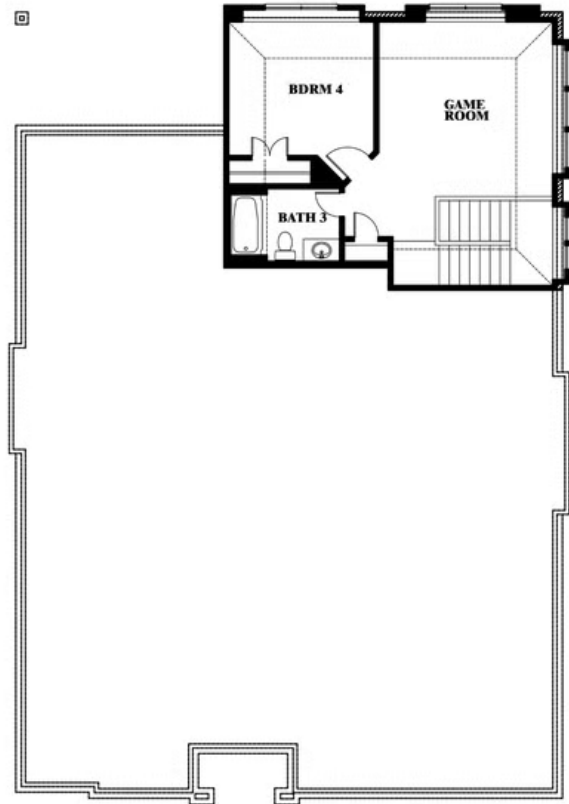

Hawthorne II

HOMES FROM
\$477,990

CLASSIC SERIES

WILDFLOWER RANCH 60-65

1013 CANUELA WAY, JUSTIN, TX 76247

2,752
SQUARE FEET

4
BEDROOMS

3.0
BATHROOMS

2
CAR GARAGE

ELEVATION A

ELEVATION B

ELEVATION B

ELEVATION C

ELEVATION C

Hawthorne II

WILDFLOWER RANCH 60-65

1013 CANUELA WAY, JUSTIN, TX 76247

Hawthorne II

This brochure is for general informational purposes and is to be used as a guide only. Changes may be made during the development process and floorplans, dimensions, fixtures, fittings, finishes and specifications are subject to change without notice. Window placement, balcony configuration, wardrobe sizes and living areas may vary slightly within each plan type. EQUAL HOUSING OPPORTUNITY

Hawthorne II

WILDFLOWER RANCH 60-65

1013 CANUELA WAY, JUSTIN, TX 76247

Hawthorne II Opt. Deluxe Kitchen

This brochure is for general informational purposes and is to be used as a guide only. Changes may be made during the development process and floorplans, dimensions, fixtures, fittings, finishes and specifications are subject to change without notice. Window placement, balcony configuration, wardrobe sizes and living areas may vary slightly within each plan type. EQUAL HOUSING OPPORTUNITY