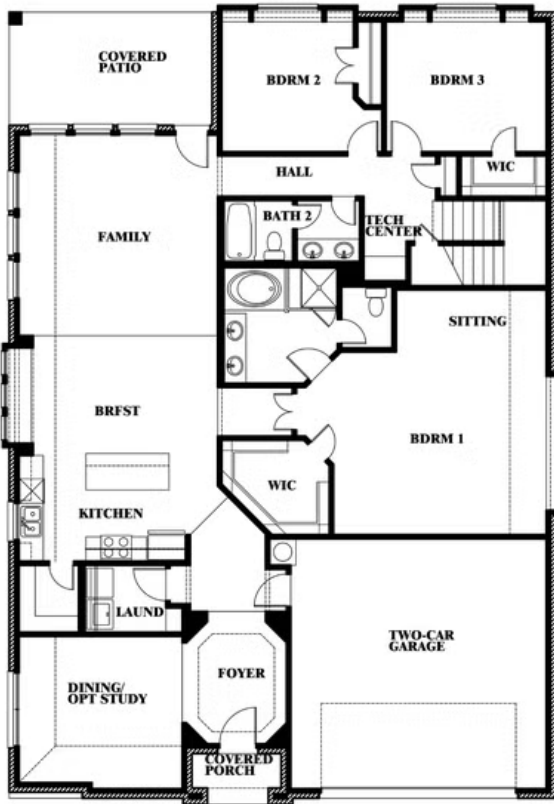

Hawthorne II

HOMES FROM
\$477,990

CLASSIC SERIES

WILDFLOWER RANCH 60-65

1013 CANUELA WAY, JUSTIN, TX 76247

2,752
SQUARE FEET

4
BEDROOMS

3.0
BATHROOMS

2
CAR GARAGE

ELEVATION A

ELEVATION B

ELEVATION B

ELEVATION C

ELEVATION C

Hawthorne II

WILDFLOWER RANCH 60-65

1013 CANUELA WAY, JUSTIN, TX 76247

Hawthorne II

This brochure is for general informational purposes and is to be used as a guide only. Changes may be made during the development process and floorplans, dimensions, fixtures, fittings, finishes and specifications are subject to change without notice. Window placement, balcony configuration, wardrobe sizes and living areas may vary slightly within each plan type. EQUAL HOUSING OPPORTUNITY

Hawthorne II

WILDFLOWER RANCH 60-65

1013 CANUELA WAY, JUSTIN, TX 76247

Hawthorne II Opt. Deluxe Kitchen

This brochure is for general informational purposes and is to be used as a guide only. Changes may be made during the development process and floorplans, dimensions, fixtures, fittings, finishes and specifications are subject to change without notice. Window placement, balcony configuration, wardrobe sizes and living areas may vary slightly within each plan type. EQUAL HOUSING OPPORTUNITY