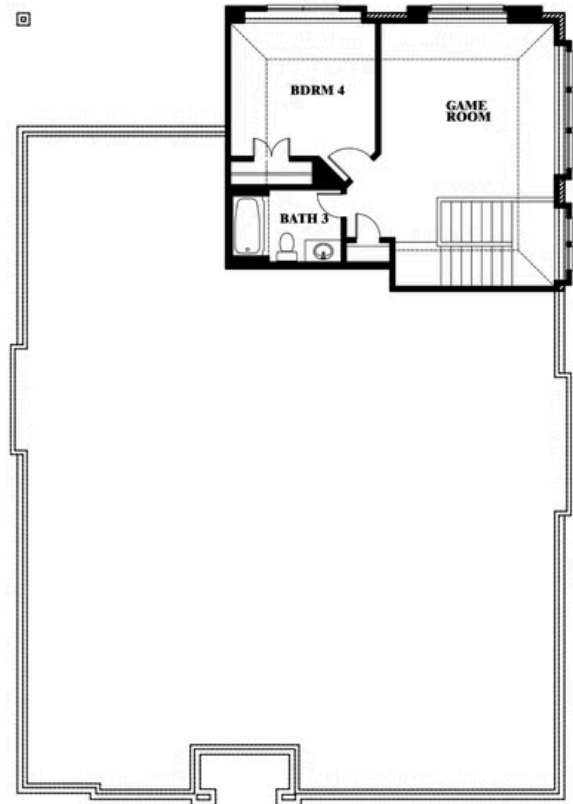

Hawthorne II

HOMES FROM
\$477,990

CLASSIC SERIES

WILDFLOWER RANCH 60-65

1013 CANUELA WAY, JUSTIN, TX 76247

2,752
SQUARE FEET

4
BEDROOMS

3.0
BATHROOMS

2
CAR GARAGE

ELEVATION A

ELEVATION B

ELEVATION B

ELEVATION C

ELEVATION C

Hawthorne II

WILDFLOWER RANCH 60-65

1013 CANUELA WAY, JUSTIN, TX 76247

Hawthorne II

This brochure is for general informational purposes and is to be used as a guide only. Changes may be made during the development process and floorplans, dimensions, fixtures, fittings, finishes and specifications are subject to change without notice. Window placement, balcony configuration, wardrobe sizes and living areas may vary slightly within each plan type. EQUAL HOUSING OPPORTUNITY

Hawthorne II

WILDFLOWER RANCH 60-65

1013 CANUELA WAY, JUSTIN, TX 76247

Hawthorne II Opt. Deluxe Kitchen

This brochure is for general informational purposes and is to be used as a guide only. Changes may be made during the development process and floorplans, dimensions, fixtures, fittings, finishes and specifications are subject to change without notice. Window placement, balcony configuration, wardrobe sizes and living areas may vary slightly within each plan type. EQUAL HOUSING OPPORTUNITY