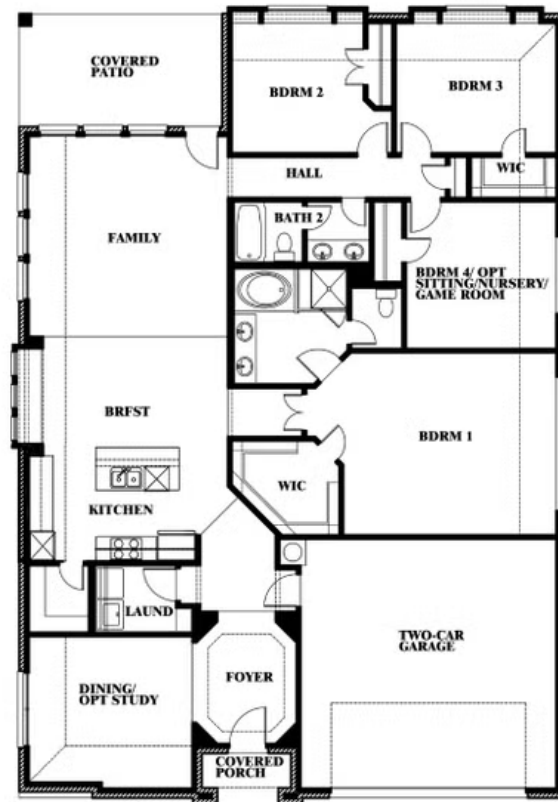

Hawthorne

CLASSIC SERIES

WILDFLOWER RANCH 60-65

1013 CANUELA WAY, JUSTIN, TX 76247

HOMES FROM

\$442,990

2,235
SQUARE FEET

4
BEDROOMS

2.0
BATHROOMS

2
CAR GARAGE

ELEVATION A

Hawthorne

WILDFLOWER RANCH 60-65

1013 CANUELA WAY, JUSTIN, TX 76247

Hawthorne

This brochure is for general informational purposes and is to be used as a guide only. Changes may be made during the development process and floorplans, dimensions, fixtures, fittings, finishes and specifications are subject to change without notice. Window placement, balcony configuration, wardrobe sizes and living areas may vary slightly within each plan type. EQUAL HOUSING OPPORTUNITY

Hawthorne

WILDFLOWER RANCH 60-65

1013 CANUELA WAY, JUSTIN, TX 76247

Hawthorne Opt. Deluxe Kitchen

This brochure is for general informational purposes and is to be used as a guide only. Changes may be made during the development process and floorplans, dimensions, fixtures, fittings, finishes and specifications are subject to change without notice. Window placement, balcony configuration, wardrobe sizes and living areas may vary slightly within each plan type. EQUAL HOUSING OPPORTUNITY