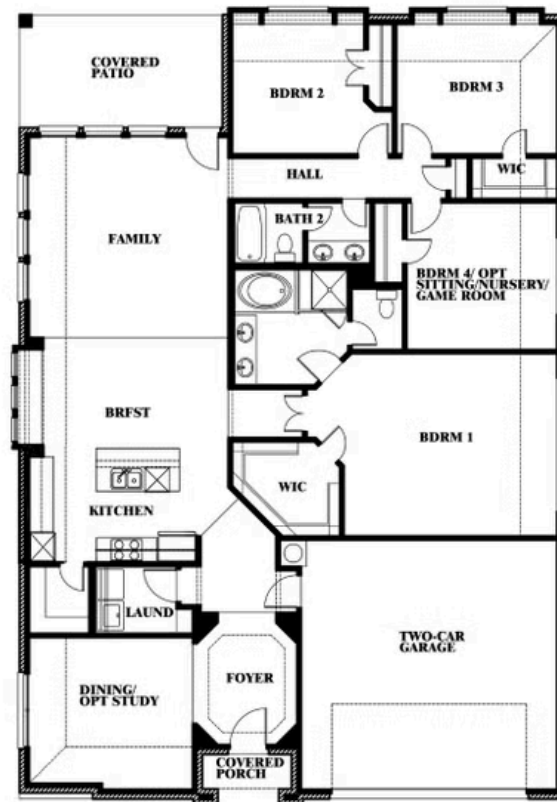

Hawthorne

WILDFLOWER RANCH 60-65

1013 CANUELA WAY, JUSTIN, TX 76247

Hawthorne Opt. Deluxe Kitchen

This brochure is for general informational purposes and is to be used as a guide only. Changes may be made during the development process and floorplans, dimensions, fixtures, fittings, finishes and specifications are subject to change without notice. Window placement, balcony configuration, wardrobe sizes and living areas may vary slightly within each plan type. EQUAL HOUSING OPPORTUNITY