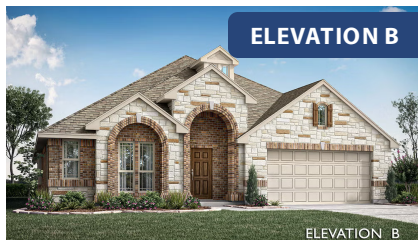

Hawthorne

CLASSIC SERIES

WILDFLOWER RANCH 60-65

1013 CANUELA WAY, JUSTIN, TX 76247

HOMES FROM

\$442,990

2,235
SQUARE FEET

4
BEDROOMS

2.0
BATHROOMS

2
CAR GARAGE

ELEVATION A

Hawthorne

WILDFLOWER RANCH 60-65

1013 CANUELA WAY, JUSTIN, TX 76247

Hawthorne

This brochure is for general informational purposes and is to be used as a guide only. Changes may be made during the development process and floorplans, dimensions, fixtures, fittings, finishes and specifications are subject to change without notice. Window placement, balcony configuration, wardrobe sizes and living areas may vary slightly within each plan type. EQUAL HOUSING OPPORTUNITY