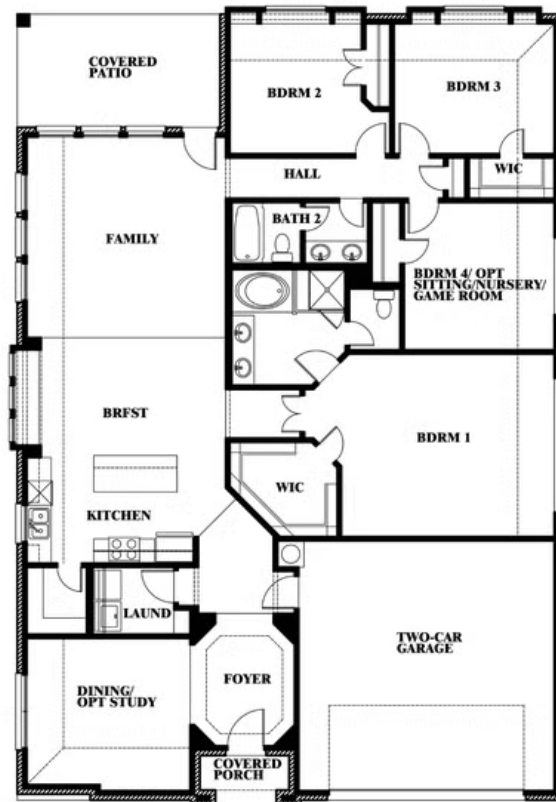

Hawthorne

CLASSIC SERIES

WILDFLOWER RANCH 60-65

1013 CANUELA WAY, JUSTIN, TX 76247

HOMES FROM

\$442,990

2,235
SQUARE FEET

4
BEDROOMS

2.0
BATHROOMS

2
CAR GARAGE

ELEVATION A

Hawthorne

WILDFLOWER RANCH 60-65

1013 CANUELA WAY, JUSTIN, TX 76247

Hawthorne

This brochure is for general informational purposes and is to be used as a guide only. Changes may be made during the development process and floorplans, dimensions, fixtures, fittings, finishes and specifications are subject to change without notice. Window placement, balcony configuration, wardrobe sizes and living areas may vary slightly within each plan type. EQUAL HOUSING OPPORTUNITY

Hawthorne

WILDFLOWER RANCH 60-65

1013 CANUELA WAY, JUSTIN, TX 76247

Hawthorne Opt. Deluxe Kitchen

This brochure is for general informational purposes and is to be used as a guide only. Changes may be made during the development process and floorplans, dimensions, fixtures, fittings, finishes and specifications are subject to change without notice. Window placement, balcony configuration, wardrobe sizes and living areas may vary slightly within each plan type. EQUAL HOUSING OPPORTUNITY