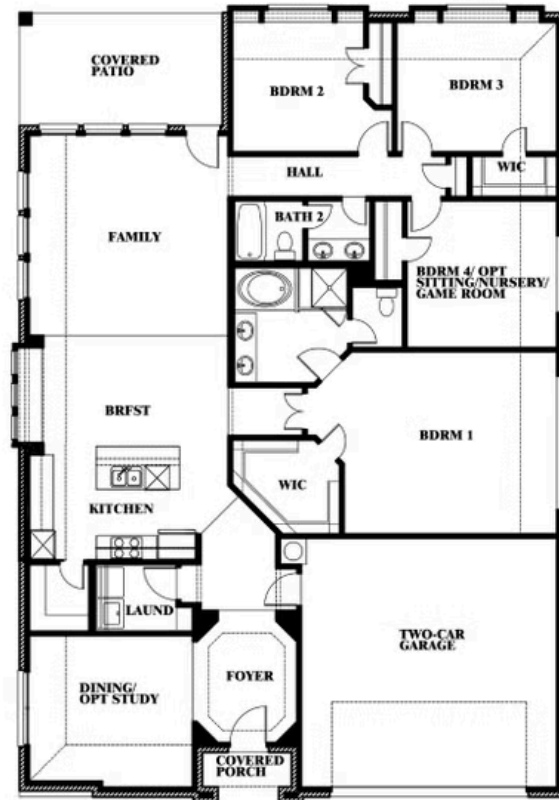

Hawthorne

CLASSIC SERIES

WILDFLOWER RANCH 60-65

1013 CANUELA WAY, JUSTIN, TX 76247

HOMES FROM
\$450,990

2,235
SQUARE FEET

4
BEDROOMS

2.0
BATHROOMS

2
CAR GARAGE

Hawthorne

WILDFLOWER RANCH 60-65

1013 CANUELA WAY, JUSTIN, TX 76247

Hawthorne

This brochure is for general informational purposes and is to be used as a guide only. Changes may be made during the development process and floorplans, dimensions, fixtures, fittings, finishes and specifications are subject to change without notice. Window placement, balcony configuration, wardrobe sizes and living areas may vary slightly within each plan type. EQUAL HOUSING OPPORTUNITY

Hawthorne

WILDFLOWER RANCH 60-65

1013 CANUELA WAY, JUSTIN, TX 76247

Hawthorne Opt. Deluxe Kitchen

This brochure is for general informational purposes and is to be used as a guide only. Changes may be made during the development process and floorplans, dimensions, fixtures, fittings, finishes and specifications are subject to change without notice. Window placement, balcony configuration, wardrobe sizes and living areas may vary slightly within each plan type. EQUAL HOUSING OPPORTUNITY