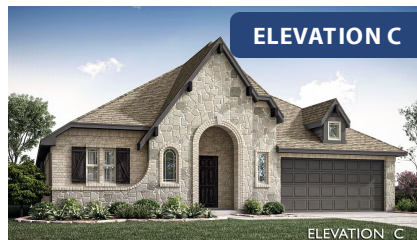

Hawthorne

CLASSIC SERIES

WILDFLOWER RANCH 60-65

1013 CANUELA WAY, JUSTIN, TX 76247

HOMES FROM

\$442,990

2,235
SQUARE FEET

4
BEDROOMS

2.0
BATHROOMS

2
CAR GARAGE

ELEVATION A

Hawthorne

WILDFLOWER RANCH 60-65

1013 CANUELA WAY, JUSTIN, TX 76247

Hawthorne

This brochure is for general informational purposes and is to be used as a guide only. Changes may be made during the development process and floorplans, dimensions, fixtures, fittings, finishes and specifications are subject to change without notice. Window placement, balcony configuration, wardrobe sizes and living areas may vary slightly within each plan type. EQUAL HOUSING OPPORTUNITY