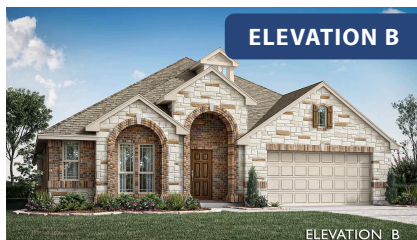

Hawthorne

CLASSIC SERIES

WILDFLOWER RANCH 60-65

1013 CANUELA WAY, JUSTIN, TX 76247

HOMES FROM
\$450,990

2,235
SQUARE FEET

4
BEDROOMS

2.0
BATHROOMS

2
CAR GARAGE

Hawthorne

WILDFLOWER RANCH 60-65

1013 CANUELA WAY, JUSTIN, TX 76247

Hawthorne

This brochure is for general informational purposes and is to be used as a guide only. Changes may be made during the development process and floorplans, dimensions, fixtures, fittings, finishes and specifications are subject to change without notice. Window placement, balcony configuration, wardrobe sizes and living areas may vary slightly within each plan type. EQUAL HOUSING OPPORTUNITY