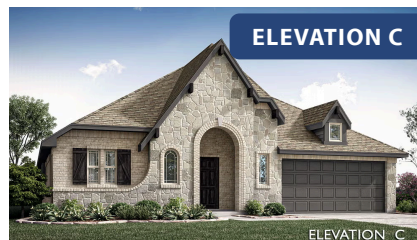

Hawthorne

CLASSIC SERIES

WILDFLOWER RANCH 60-65

1013 CANUELA WAY, JUSTIN, TX 76247

HOMES FROM
\$450,990

2,235
SQUARE FEET

4
BEDROOMS

2.0
BATHROOMS

2
CAR GARAGE

Hawthorne

WILDFLOWER RANCH 60-65

1013 CANUELA WAY, JUSTIN, TX 76247

Hawthorne

This brochure is for general informational purposes and is to be used as a guide only. Changes may be made during the development process and floorplans, dimensions, fixtures, fittings, finishes and specifications are subject to change without notice. Window placement, balcony configuration, wardrobe sizes and living areas may vary slightly within each plan type. EQUAL HOUSING OPPORTUNITY