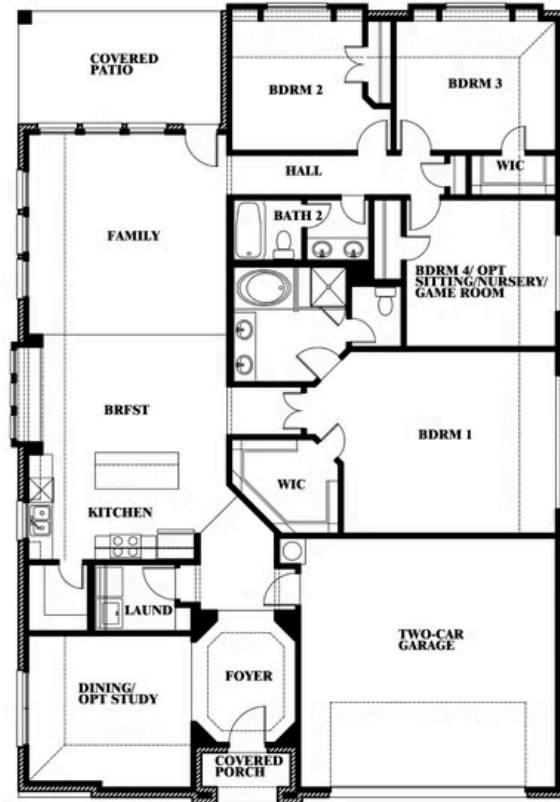

Hawthorne

CLASSIC SERIES

WILDFLOWER RANCH 60-65

1013 CANUELA WAY, JUSTIN, TX 76247

HOMES FROM
\$450,990

2,235
SQUARE FEET

4
BEDROOMS

2.0
BATHROOMS

2
CAR GARAGE

Hawthorne

WILDFLOWER RANCH 60-65

1013 CANUELA WAY, JUSTIN, TX 76247

Hawthorne

This brochure is for general informational purposes and is to be used as a guide only. Changes may be made during the development process and floorplans, dimensions, fixtures, fittings, finishes and specifications are subject to change without notice. Window placement, balcony configuration, wardrobe sizes and living areas may vary slightly within each plan type. EQUAL HOUSING OPPORTUNITY

Hawthorne

WILDFLOWER RANCH 60-65

1013 CANUELA WAY, JUSTIN, TX 76247

Hawthorne Opt. Deluxe Kitchen

This brochure is for general informational purposes and is to be used as a guide only. Changes may be made during the development process and floorplans, dimensions, fixtures, fittings, finishes and specifications are subject to change without notice. Window placement, balcony configuration, wardrobe sizes and living areas may vary slightly within each plan type. EQUAL HOUSING OPPORTUNITY