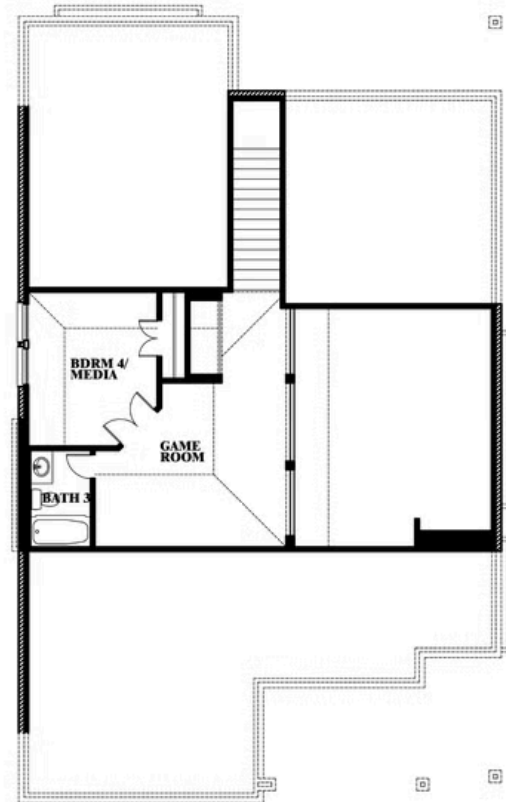

Dogwood III

CLASSIC SERIES

WILDFLOWER RANCH 60-65

1013 CANUELA WAY, JUSTIN, TX 76247

HOMES FROM
\$455,990

2,333
SQUARE FEET

4
BEDROOMS

3.0
BATHROOMS

2
CAR GARAGE

Dogwood III

WILDFLOWER RANCH 60-65

1013 CANUELA WAY, JUSTIN, TX 76247

Dogwood III

This brochure is for general informational purposes and is to be used as a guide only. Changes may be made during the development process and floorplans, dimensions, fixtures, fittings, finishes and specifications are subject to change without notice. Window placement, balcony configuration, wardrobe sizes and living areas may vary slightly within each plan type. **EQUAL HOUSING OPPORTUNITY**