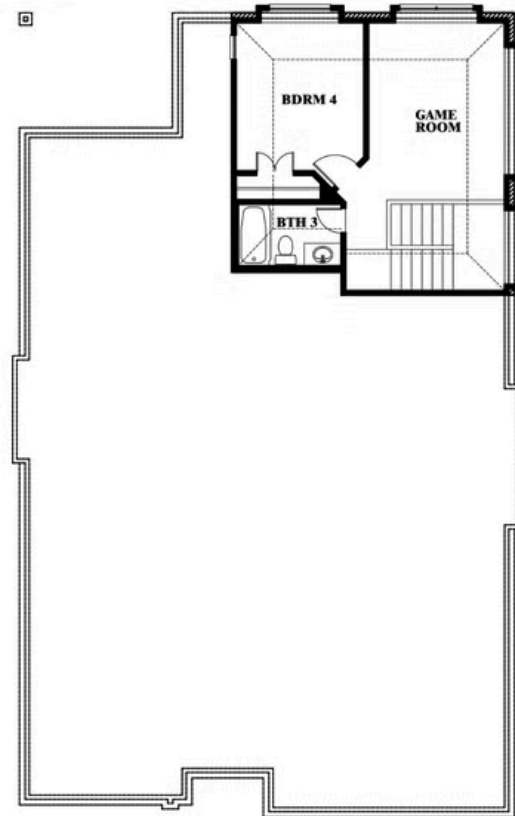

Cypress II

HOMES FROM
\$459,990

CLASSIC SERIES

WILDFLOWER RANCH 60-65

1013 CANUELA WAY, JUSTIN, TX 76247

2,454
SQUARE FEET

4
BEDROOMS

3.0
BATHROOMS

ELEVATION E

ELEVATION E

Cypress II

WILDFLOWER RANCH 60-65

1013 CANUELA WAY, JUSTIN, TX 76247

Cypress II

This brochure is for general informational purposes and is to be used as a guide only. Changes may be made during the development process and floorplans, dimensions, fixtures, fittings, finishes and specifications are subject to change without notice. Window placement, balcony configuration, wardrobe sizes and living areas may vary slightly within each plan type. EQUAL HOUSING OPPORTUNITY