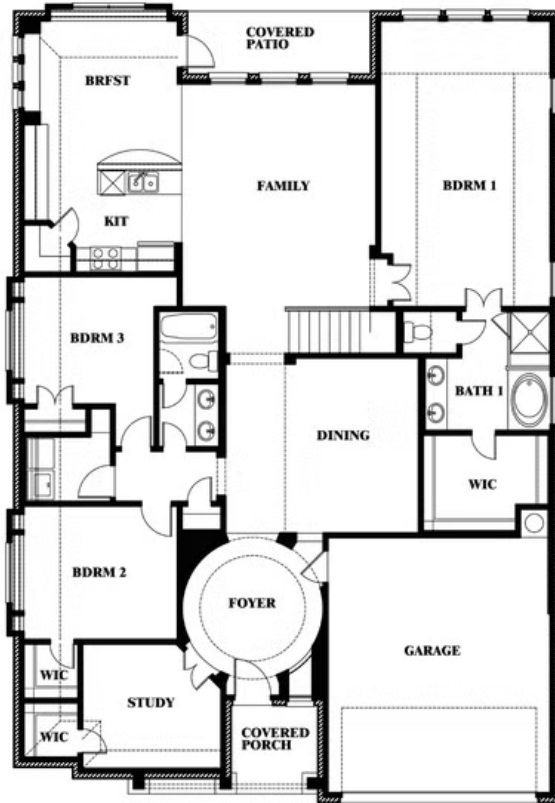

Carolina IV

CLASSIC SERIES

WILDFLOWER RANCH 60-65

1013 CANUELA WAY, JUSTIN, TX 76247

HOMES FROM
\$501,990

3,280
SQUARE FEET

4
BEDROOMS

3.0
BATHROOMS

2
CAR GARAGE

Carolina IV

WILDFLOWER RANCH 60-65

1013 CANUELA WAY, JUSTIN, TX 76247

Carolina IV

This brochure is for general informational purposes and is to be used as a guide only. Changes may be made during the development process and floorplans, dimensions, fixtures, fittings, finishes and specifications are subject to change without notice. Window placement, balcony configuration, wardrobe sizes and living areas may vary slightly within each plan type. EQUAL HOUSING OPPORTUNITY