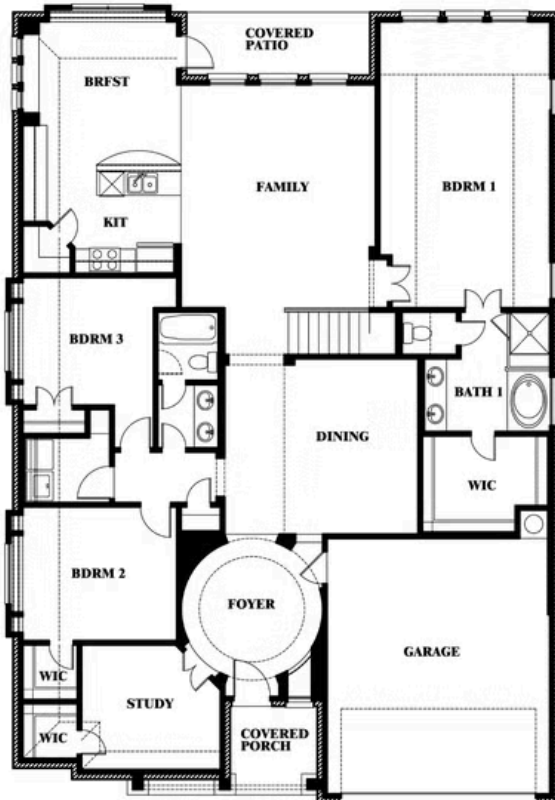

Carolina IV

HOMES FROM
\$509,990

CLASSIC SERIES

WILDFLOWER RANCH 60-65

1013 CANUELA WAY, JUSTIN, TX 76247

3,280
SQUARE FEET

4
BEDROOMS

3.0
BATHROOMS

2
CAR GARAGE

ELEVATION D

ELEVATION A

ELEVATION A

ELEVATION AS

ELEVATION AS

ELEVATION C

ELEVATION C

Carolina IV

WILDFLOWER RANCH 60-65

1013 CANUELA WAY, JUSTIN, TX 76247

Carolina IV

This brochure is for general informational purposes and is to be used as a guide only. Changes may be made during the development process and floorplans, dimensions, fixtures, fittings, finishes and specifications are subject to change without notice. Window placement, balcony configuration, wardrobe sizes and living areas may vary slightly within each plan type. EQUAL HOUSING OPPORTUNITY