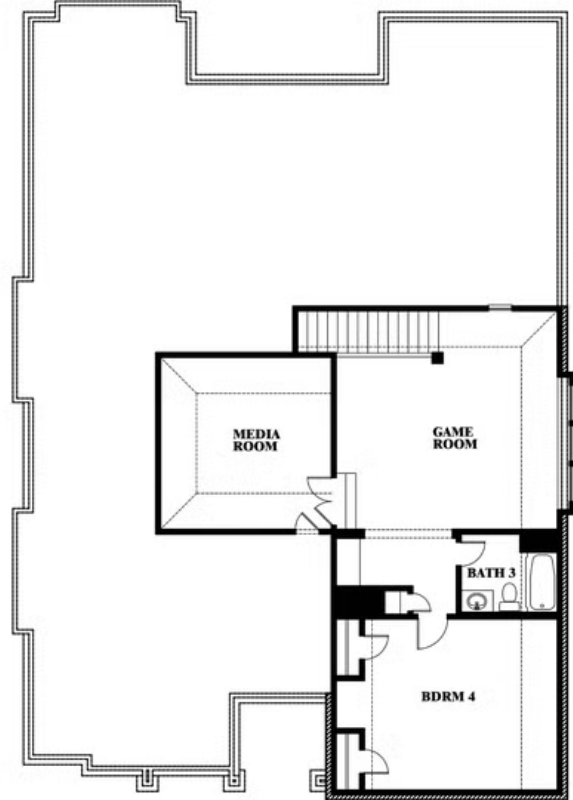

Carolina IV

CLASSIC SERIES

WILDFLOWER RANCH 60-65

1013 CANUELA WAY, JUSTIN, TX 76247

HOMES FROM
\$501,990

3,280
SQUARE FEET

4
BEDROOMS

3.0
BATHROOMS

2
CAR GARAGE

Carolina IV

WILDFLOWER RANCH 60-65

1013 CANUELA WAY, JUSTIN, TX 76247

Carolina IV

This brochure is for general informational purposes and is to be used as a guide only. Changes may be made during the development process and floorplans, dimensions, fixtures, fittings, finishes and specifications are subject to change without notice. Window placement, balcony configuration, wardrobe sizes and living areas may vary slightly within each plan type. EQUAL HOUSING OPPORTUNITY