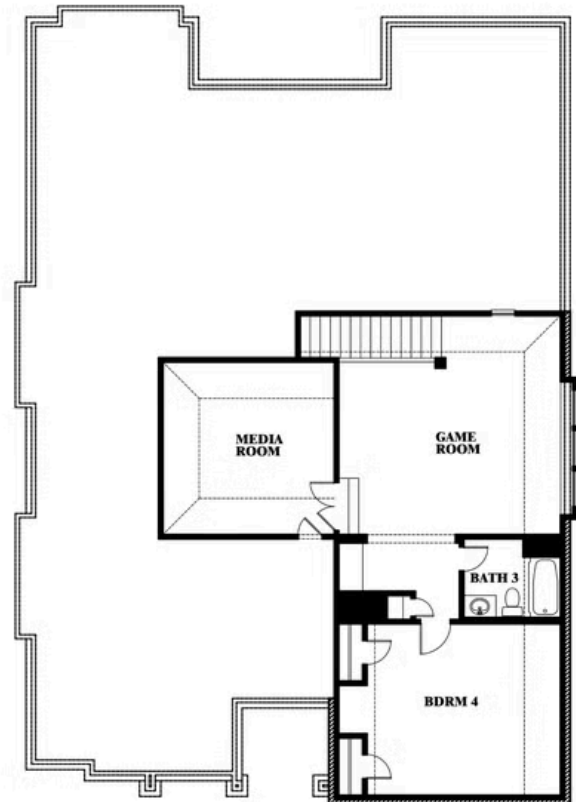

Carolina IV

HOMES FROM
\$509,990

CLASSIC SERIES

WILDFLOWER RANCH 60-65

1013 CANUELA WAY, JUSTIN, TX 76247

3,280
SQUARE FEET

4
BEDROOMS

3.0
BATHROOMS

2
CAR GARAGE

ELEVATION D

ELEVATION A

ELEVATION A

ELEVATION AS

ELEVATION AS

ELEVATION C

ELEVATION C

Carolina IV

WILDFLOWER RANCH 60-65

1013 CANUELA WAY, JUSTIN, TX 76247

Carolina IV

This brochure is for general informational purposes and is to be used as a guide only. Changes may be made during the development process and floorplans, dimensions, fixtures, fittings, finishes and specifications are subject to change without notice. Window placement, balcony configuration, wardrobe sizes and living areas may vary slightly within each plan type. EQUAL HOUSING OPPORTUNITY