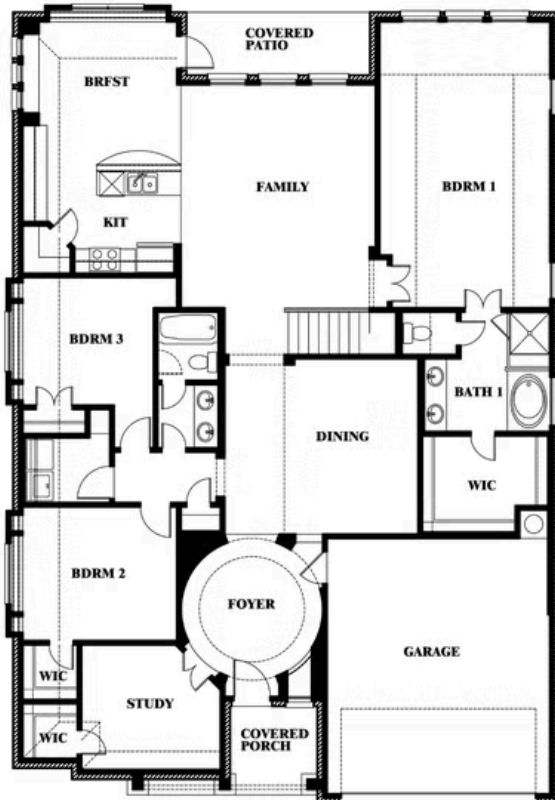

Carolina IV

WILDFLOWER RANCH 60-65

1013 CANUELA WAY, JUSTIN, TX 76247

Carolina IV

This brochure is for general informational purposes and is to be used as a guide only. Changes may be made during the development process and floorplans, dimensions, fixtures, fittings, finishes and specifications are subject to change without notice. Window placement, balcony configuration, wardrobe sizes and living areas may vary slightly within each plan type. EQUAL HOUSING OPPORTUNITY