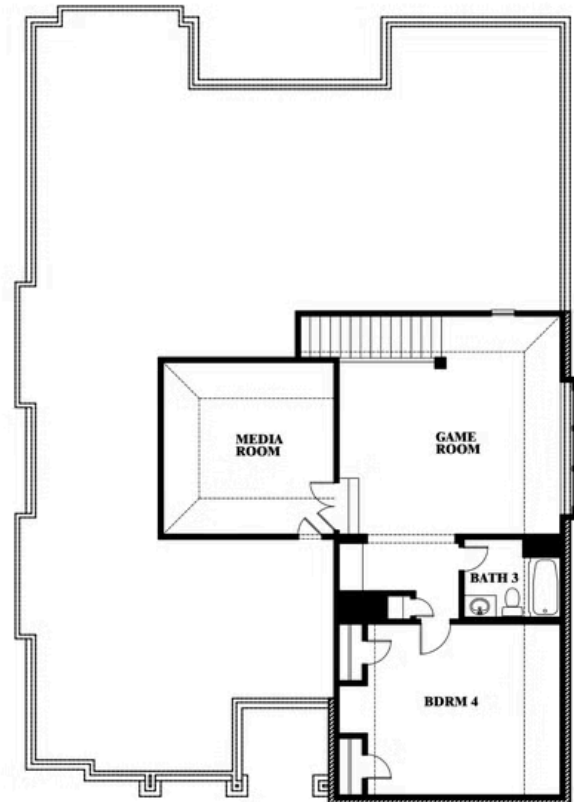

Carolina IV

WILDFLOWER RANCH 60-65

1013 CANUELA WAY, JUSTIN, TX 76247

Carolina IV

This brochure is for general informational purposes and is to be used as a guide only. Changes may be made during the development process and floorplans, dimensions, fixtures, fittings, finishes and specifications are subject to change without notice. Window placement, balcony configuration, wardrobe sizes and living areas may vary slightly within each plan type. EQUAL HOUSING OPPORTUNITY