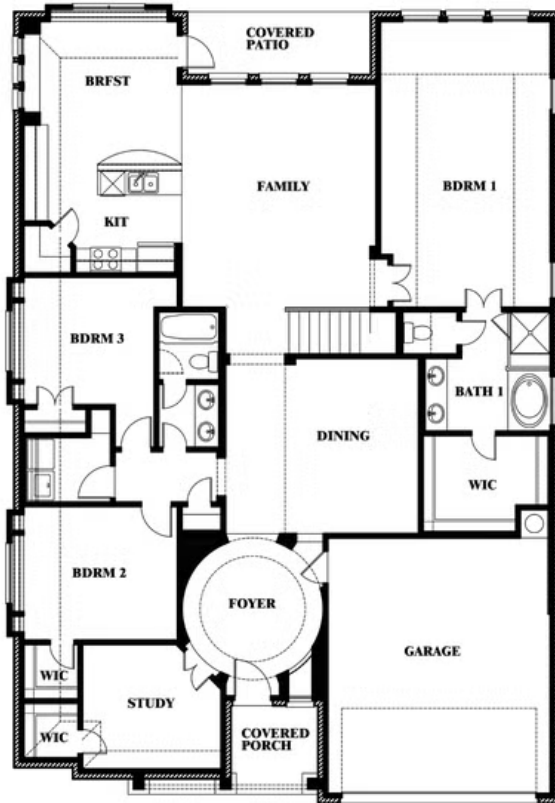

Carolina III

CLASSIC SERIES

WILDFLOWER RANCH 60-65

1013 CANUELA WAY, JUSTIN, TX 76247

HOMES FROM
\$488,990

3,067
SQUARE FEET

4
BEDROOMS

3.0
BATHROOMS

2
CAR GARAGE

ELEVATION AS

ELEVATION A

ELEVATION A

ELEVATION C

ELEVATION C

ELEVATION D

ELEVATION D

ELEVATION E

ELEVATION E

ELEVATION F

ELEVATION F

Carolina III

WILDFLOWER RANCH 60-65

1013 CANUELA WAY, JUSTIN, TX 76247

Carolina III

This brochure is for general informational purposes and is to be used as a guide only. Changes may be made during the development process and floorplans, dimensions, fixtures, fittings, finishes and specifications are subject to change without notice. Window placement, balcony configuration, wardrobe sizes and living areas may vary slightly within each plan type. EQUAL HOUSING OPPORTUNITY