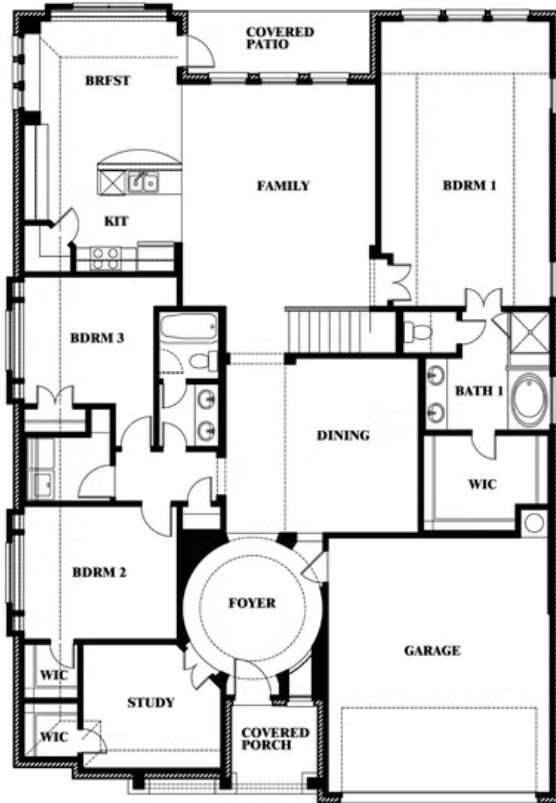

Carolina II

HOMES FROM
\$476,990

CLASSIC SERIES

WILDFLOWER RANCH 60-65

1013 CANUELA WAY, JUSTIN, TX 76247

2,771
SQUARE FEET

3
BEDROOMS

3.0
BATHROOMS

ELEVATION E

ELEVATION E

ELEVATION F

ELEVATION F

Carolina II

WILDFLOWER RANCH 60-65

1013 CANUELA WAY, JUSTIN, TX 76247

Carolina II

This brochure is for general informational purposes and is to be used as a guide only. Changes may be made during the development process and floorplans, dimensions, fixtures, fittings, finishes and specifications are subject to change without notice. Window placement, balcony configuration, wardrobe sizes and living areas may vary slightly within each plan type. EQUAL HOUSING OPPORTUNITY

Carolina II

WILDFLOWER RANCH 60-65

1013 CANUELA WAY, JUSTIN, TX 76247

Carolina II with Media Room

This brochure is for general informational purposes and is to be used as a guide only. Changes may be made during the development process and floorplans, dimensions, fixtures, fittings, finishes and specifications are subject to change without notice. Window placement, balcony configuration, wardrobe sizes and living areas may vary slightly within each plan type. EQUAL HOUSING OPPORTUNITY