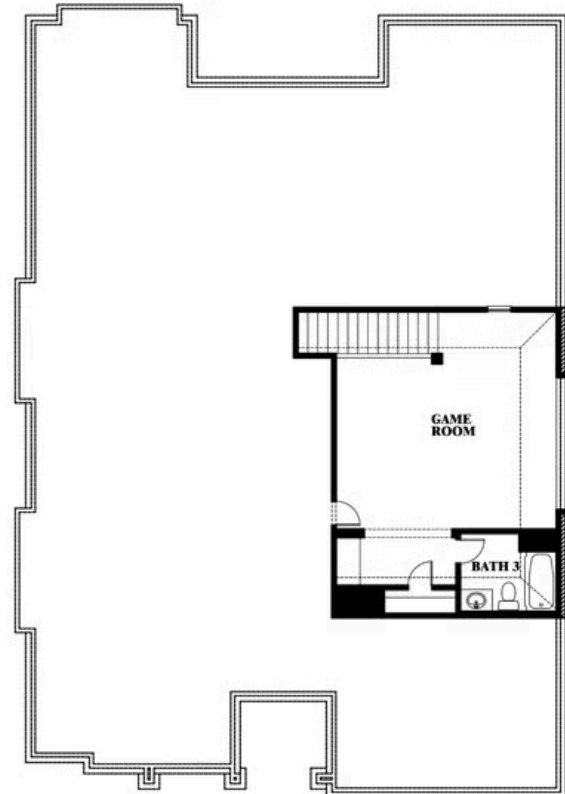

Carolina II

HOMES FROM
\$484,990

CLASSIC SERIES

WILDFLOWER RANCH 60-65

1013 CANUELA WAY, JUSTIN, TX 76247

2,771
SQUARE FEET

3
BEDROOMS

3.0
BATHROOMS

2
CAR GARAGE

ELEVATION D

ELEVATION A

ELEVATION A

ELEVATION AS

ELEVATION AS

ELEVATION C

ELEVATION C

Carolina II

WILDFLOWER RANCH 60-65

1013 CANUELA WAY, JUSTIN, TX 76247

Carolina II

This brochure is for general informational purposes and is to be used as a guide only. Changes may be made during the development process and floorplans, dimensions, fixtures, fittings, finishes and specifications are subject to change without notice. Window placement, balcony configuration, wardrobe sizes and living areas may vary slightly within each plan type. EQUAL HOUSING OPPORTUNITY

Carolina II

WILDFLOWER RANCH 60-65

1013 CANUELA WAY, JUSTIN, TX 76247

Carolina II with Media Room

This brochure is for general informational purposes and is to be used as a guide only. Changes may be made during the development process and floorplans, dimensions, fixtures, fittings, finishes and specifications are subject to change without notice. Window placement, balcony configuration, wardrobe sizes and living areas may vary slightly within each plan type. EQUAL HOUSING OPPORTUNITY