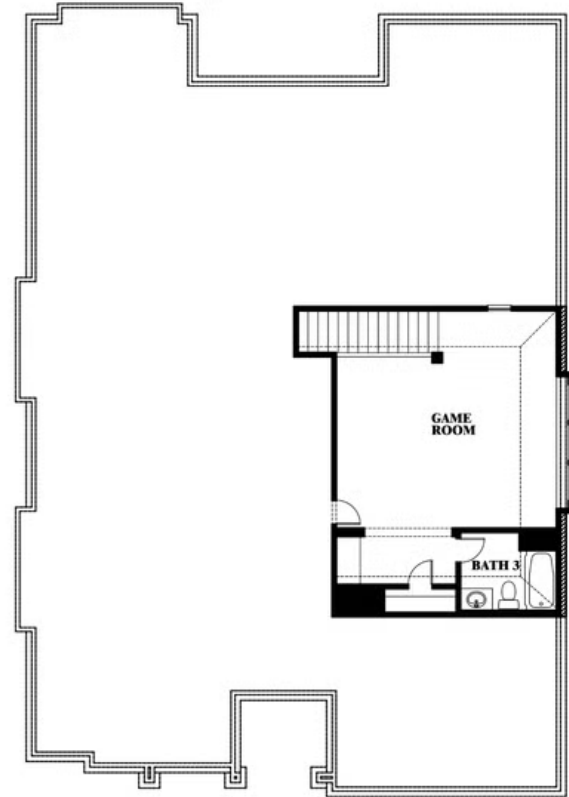

Carolina II

HOMES FROM
\$476,990

CLASSIC SERIES

WILDFLOWER RANCH 60-65

1013 CANUELA WAY, JUSTIN, TX 76247

2,771
SQUARE FEET

3
BEDROOMS

3.0
BATHROOMS

2
CAR GARAGE

ELEVATION D

ELEVATION A

ELEVATION A

ELEVATION AS

ELEVATION AS

ELEVATION C

ELEVATION C

ELEVATION E

ELEVATION E

ELEVATION F

ELEVATION F

Carolina II

WILDFLOWER RANCH 60-65

1013 CANUELA WAY, JUSTIN, TX 76247

Carolina II

Carolina II

WILDFLOWER RANCH 60-65

1013 CANUELA WAY, JUSTIN, TX 76247

Carolina II with Media Room

This brochure is for general informational purposes and is to be used as a guide only. Changes may be made during the development process and floorplans, dimensions, fixtures, fittings, finishes and specifications are subject to change without notice. Window placement, balcony configuration, wardrobe sizes and living areas may vary slightly within each plan type. EQUAL HOUSING OPPORTUNITY