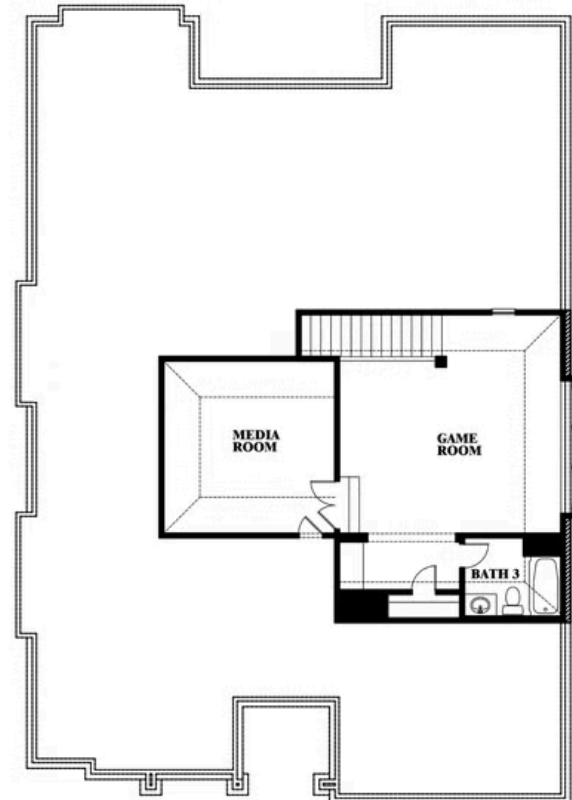

Carolina II

HOMES FROM
\$484,990

CLASSIC SERIES

WILDFLOWER RANCH 60-65

1013 CANUELA WAY, JUSTIN, TX 76247

2,771
SQUARE FEET

3
BEDROOMS

3.0
BATHROOMS

Carolina II

WILDFLOWER RANCH 60-65

1013 CANUELA WAY, JUSTIN, TX 76247

Carolina II

This brochure is for general informational purposes and is to be used as a guide only. Changes may be made during the development process and floorplans, dimensions, fixtures, fittings, finishes and specifications are subject to change without notice. Window placement, balcony configuration, wardrobe sizes and living areas may vary slightly within each plan type. EQUAL HOUSING OPPORTUNITY

Carolina II

WILDFLOWER RANCH 60-65

1013 CANUELA WAY, JUSTIN, TX 76247

Carolina II with Media Room

This brochure is for general informational purposes and is to be used as a guide only. Changes may be made during the development process and floorplans, dimensions, fixtures, fittings, finishes and specifications are subject to change without notice. Window placement, balcony configuration, wardrobe sizes and living areas may vary slightly within each plan type. EQUAL HOUSING OPPORTUNITY