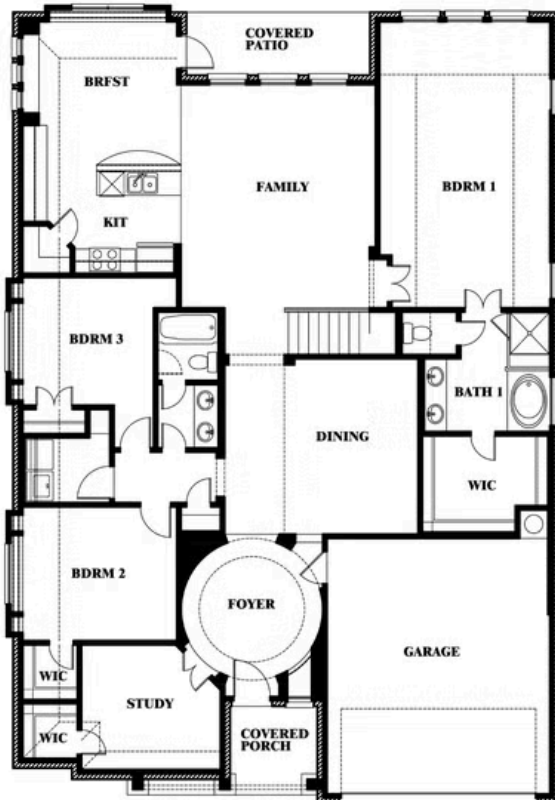

Carolina II

HOMES FROM
\$484,990

CLASSIC SERIES

WILDFLOWER RANCH 60-65

1013 CANUELA WAY, JUSTIN, TX 76247

2,771
SQUARE FEET

3
BEDROOMS

3.0
BATHROOMS

2
CAR GARAGE

ELEVATION D

ELEVATION A

ELEVATION A

ELEVATION AS

ELEVATION AS

ELEVATION C

ELEVATION C

Carolina II

WILDFLOWER RANCH 60-65

1013 CANUELA WAY, JUSTIN, TX 76247

Carolina II

This brochure is for general informational purposes and is to be used as a guide only. Changes may be made during the development process and floorplans, dimensions, fixtures, fittings, finishes and specifications are subject to change without notice. Window placement, balcony configuration, wardrobe sizes and living areas may vary slightly within each plan type. EQUAL HOUSING OPPORTUNITY

Carolina II

WILDFLOWER RANCH 60-65

1013 CANUELA WAY, JUSTIN, TX 76247

Carolina II with Media Room

This brochure is for general informational purposes and is to be used as a guide only. Changes may be made during the development process and floorplans, dimensions, fixtures, fittings, finishes and specifications are subject to change without notice. Window placement, balcony configuration, wardrobe sizes and living areas may vary slightly within each plan type. EQUAL HOUSING OPPORTUNITY