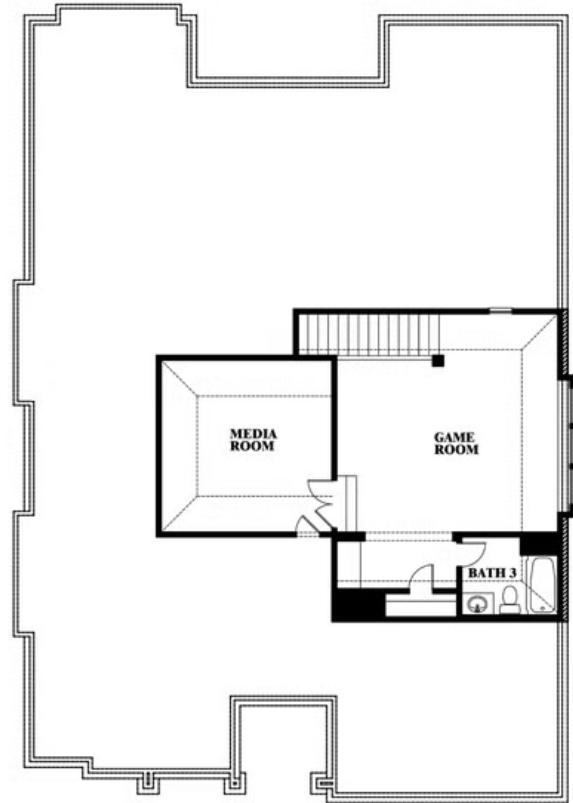

Carolina II

HOMES FROM
\$476,990

CLASSIC SERIES

WILDFLOWER RANCH 60-65

1013 CANUELA WAY, JUSTIN, TX 76247

2,771
SQUARE FEET

3
BEDROOMS

3.0
BATHROOMS

ELEVATION E

ELEVATION E

ELEVATION F

ELEVATION F

Carolina II

WILDFLOWER RANCH 60-65

1013 CANUELA WAY, JUSTIN, TX 76247

Carolina II

This brochure is for general informational purposes and is to be used as a guide only. Changes may be made during the development process and floorplans, dimensions, fixtures, fittings, finishes and specifications are subject to change without notice. Window placement, balcony configuration, wardrobe sizes and living areas may vary slightly within each plan type. EQUAL HOUSING OPPORTUNITY

Carolina II

WILDFLOWER RANCH 60-65

1013 CANUELA WAY, JUSTIN, TX 76247

Carolina II with Media Room

This brochure is for general informational purposes and is to be used as a guide only. Changes may be made during the development process and floorplans, dimensions, fixtures, fittings, finishes and specifications are subject to change without notice. Window placement, balcony configuration, wardrobe sizes and living areas may vary slightly within each plan type. EQUAL HOUSING OPPORTUNITY