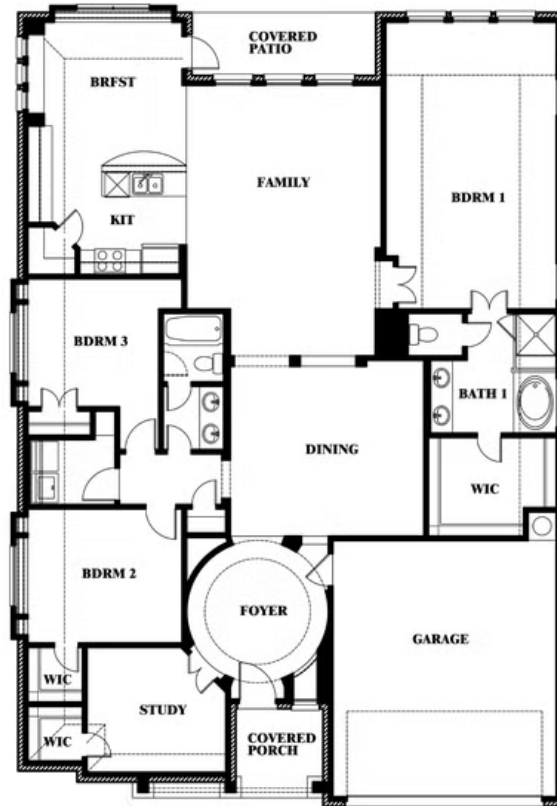

Carolina

CLASSIC SERIES

WILDFLOWER RANCH 60-65

1013 CANUELA WAY, JUSTIN, TX 76247

HOMES FROM

\$441,990

2,313
SQUARE FEET

3
BEDROOMS

2.0
BATHROOMS

2
CAR GARAGE

ELEVATION C

ELEVATION A

ELEVATION A

ELEVATION AS

ELEVATION AS

ELEVATION D

ELEVATION D

ELEVATION E

ELEVATION E

ELEVATION F

ELEVATION F

Carolina

WILDFLOWER RANCH 60-65

1013 CANUELA WAY, JUSTIN, TX 76247

Carolina

This brochure is for general informational purposes and is to be used as a guide only. Changes may be made during the development process and floorplans, dimensions, fixtures, fittings, finishes and specifications are subject to change without notice. Window placement, balcony configuration, wardrobe sizes and living areas may vary slightly within each plan type. EQUAL HOUSING OPPORTUNITY