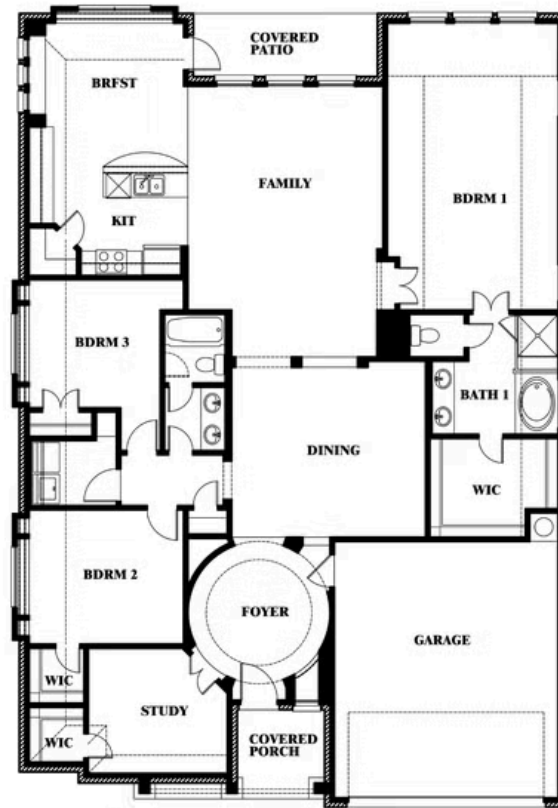

Carolina

WILDFLOWER RANCH 60-65

1013 CANUELA WAY, JUSTIN, TX 76247

Carolina

This brochure is for general informational purposes and is to be used as a guide only. Changes may be made during the development process and floorplans, dimensions, fixtures, fittings, finishes and specifications are subject to change without notice. Window placement, balcony configuration, wardrobe sizes and living areas may vary slightly within each plan type. EQUAL HOUSING OPPORTUNITY