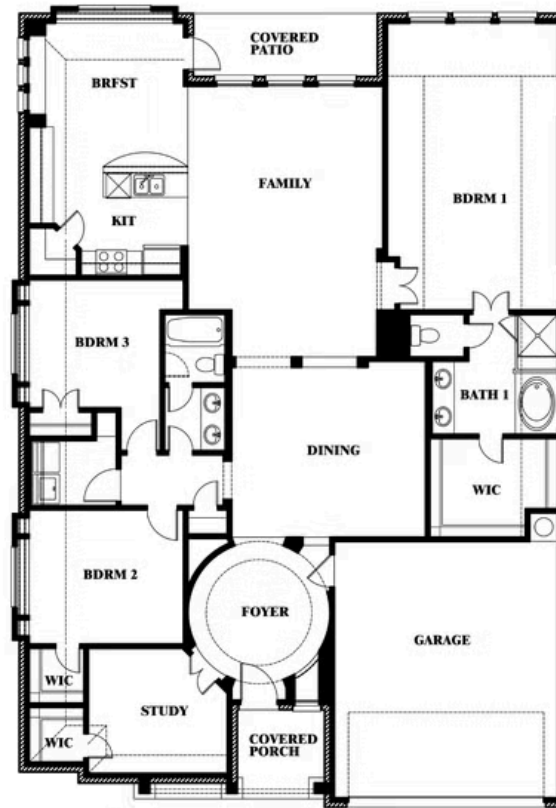

Carolina

HOMES FROM
\$449,990

CLASSIC SERIES

WILDFLOWER RANCH 60-65

1013 CANUELA WAY, JUSTIN, TX 76247

2,313
SQUARE FEET

3
BEDROOMS

2.0
BATHROOMS

2
CAR GARAGE

ELEVATION C

Document generated Mar 14, 2025. Prices, plans, square footage, features and materials are subject to change at any time without notice and vary among communities. Listed prices are for informational purposes only, are not binding, and do not create any contractual obligation(s). The price of any home is dependent on numerous factors, all of which are unique to a specific home, and is not guaranteed until specified in a binding contract. Pricing of elevations and additional optional beds/baths vary per plan. Some plans require a premium homesite. Please ask the Community Manager for details. Renderings of homes are artist concepts and may not reflect exact colors and materials.

Carolina

WILDFLOWER RANCH 60-65

1013 CANUELA WAY, JUSTIN, TX 76247

Carolina

This brochure is for general informational purposes and is to be used as a guide only. Changes may be made during the development process and floorplans, dimensions, fixtures, fittings, finishes and specifications are subject to change without notice. Window placement, balcony configuration, wardrobe sizes and living areas may vary slightly within each plan type. EQUAL HOUSING OPPORTUNITY