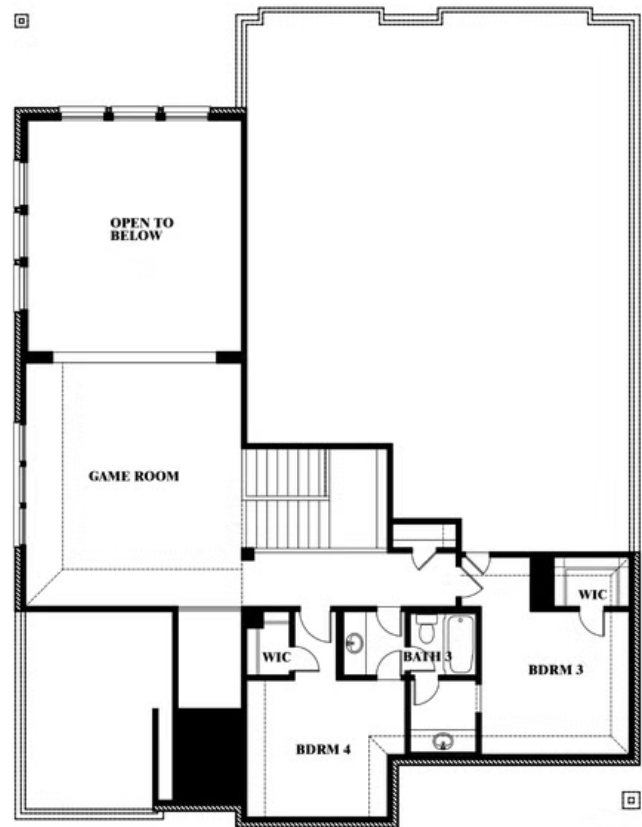

Bellflower

WILDFLOWER RANCH 60-65

1013 CANUELA WAY, JUSTIN, TX 76247

Bellflower

This brochure is for general informational purposes and is to be used as a guide only. Changes may be made during the development process and floorplans, dimensions, fixtures, fittings, finishes and specifications are subject to change without notice. Window placement, balcony configuration, wardrobe sizes and living areas may vary slightly within each plan type. EQUAL HOUSING OPPORTUNITY