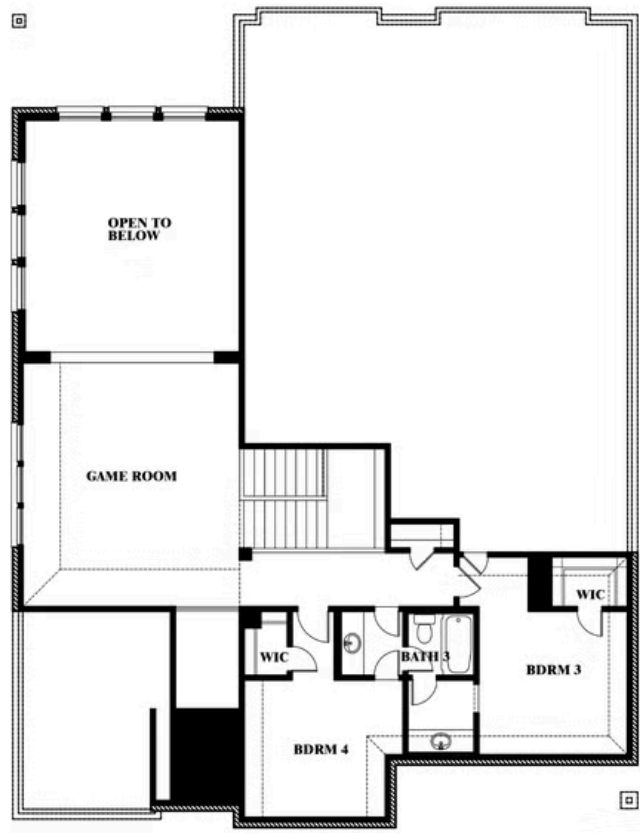

Bellflower

HOMES FROM
\$532,990

CLASSIC SERIES

WILDFLOWER RANCH 60-65

1013 CANUELA WAY, JUSTIN, TX 76247

3,527
SQUARE FEET

4
BEDROOMS

3.5
BATHROOMS

2
CAR GARAGE

ELEVATION D

ELEVATION A

ELEVATION A

ELEVATION AS

ELEVATION AS

ELEVATION B

ELEVATION B

ELEVATION C

ELEVATION C

Bellflower

WILDFLOWER RANCH 60-65

1013 CANUELA WAY, JUSTIN, TX 76247

BELLFLOWER FLOOR PLAN

Bellflower

This brochure is for general informational purposes and is to be used as a guide only. Changes may be made during the development process and floorplans, dimensions, fixtures, fittings, finishes and specifications are subject to change without notice. Window placement, balcony configuration, wardrobe sizes and living areas may vary slightly within each plan type. EQUAL HOUSING OPPORTUNITY