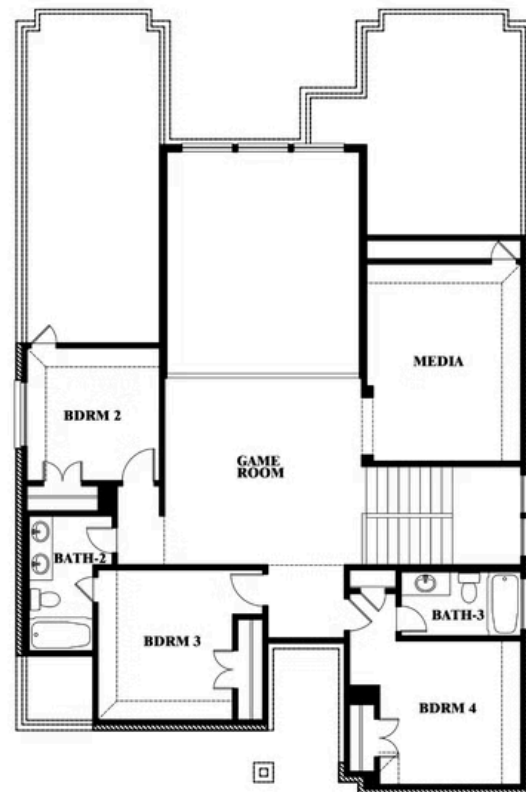

Violet IV

HOMES FROM
\$464,990

CLASSIC SERIES

WILDFLOWER RANCH 50-55

1013 CANUELA WAY, JUSTIN, TX 76247

2,838
SQUARE FEET

4
BEDROOMS

3.5
BATHROOMS

2
CAR GARAGE

ELEVATION A

ELEVATION AS

ELEVATION AS

ELEVATION B

ELEVATION B

ELEVATION C

ELEVATION C

ELEVATION D

ELEVATION D

Violet IV

VIOLET IV FLOOR PLAN

WILDFLOWER RANCH 50-55

1013 CANUELA WAY, JUSTIN, TX 76247

Violet IV

This brochure is for general informational purposes and is to be used as a guide only. Changes may be made during the development process and floorplans, dimensions, fixtures, fittings, finishes and specifications are subject to change without notice. Window placement, balcony configuration, wardrobe sizes and living areas may vary slightly within each plan type. EQUAL HOUSING OPPORTUNITY

Violet IV

WILDFLOWER RANCH 50-55

1013 CANUELA WAY, JUSTIN, TX 76247

VIOLET IV FLOOR PLAN WITH OPTIONAL BEDROOM AT STUDY

Violet IV Opt. Bed 5 & Bath 4 at Study

This brochure is for general informational purposes and is to be used as a guide only. Changes may be made during the development process and floorplans, dimensions, fixtures, fittings, finishes and specifications are subject to change without notice. Window placement, balcony configuration, wardrobe sizes and living areas may vary slightly within each plan type. EQUAL HOUSING OPPORTUNITY