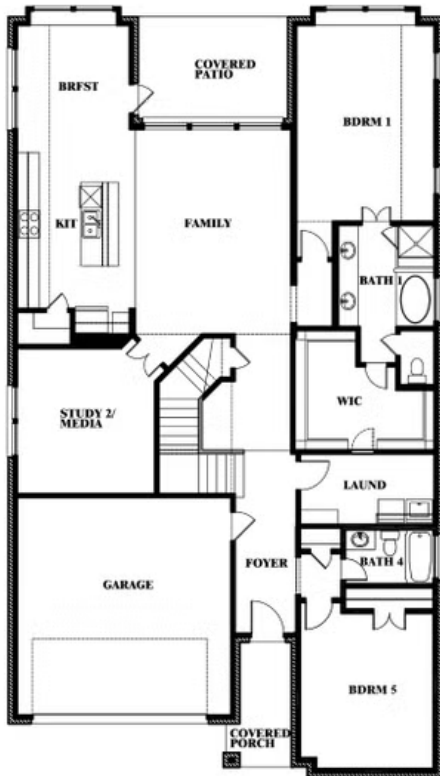

Rose III

HOMES FROM
\$503,990

CLASSIC SERIES

WILDFLOWER RANCH 50-55

1013 CANUELA WAY, JUSTIN, TX 76247

3,557
SQUARE FEET

5
BEDROOMS

3.5
BATHROOMS

ELEVATION D

ELEVATION D

Rose III

ROSE III FLOOR PLAN

WILDFLOWER RANCH 50-55

1013 CANUELA WAY, JUSTIN, TX 76247

Rose III

This brochure is for general informational purposes and is to be used as a guide only. Changes may be made during the development process and floorplans, dimensions, fixtures, fittings, finishes and specifications are subject to change without notice. Window placement, balcony configuration, wardrobe sizes and living areas may vary slightly within each plan type. EQUAL HOUSING OPPORTUNITY

Rose III

WILDFLOWER RANCH 50-55

1013 CANUELA WAY, JUSTIN, TX 76247

ROSE III FLOOR PLAN WITH OPTIONAL BED & BATH AT STUDY

Rose III Opt. Bed & Bath at Study

This brochure is for general informational purposes and is to be used as a guide only. Changes may be made during the development process and floorplans, dimensions, fixtures, fittings, finishes and specifications are subject to change without notice. Window placement, balcony configuration, wardrobe sizes and living areas may vary slightly within each plan type. EQUAL HOUSING OPPORTUNITY