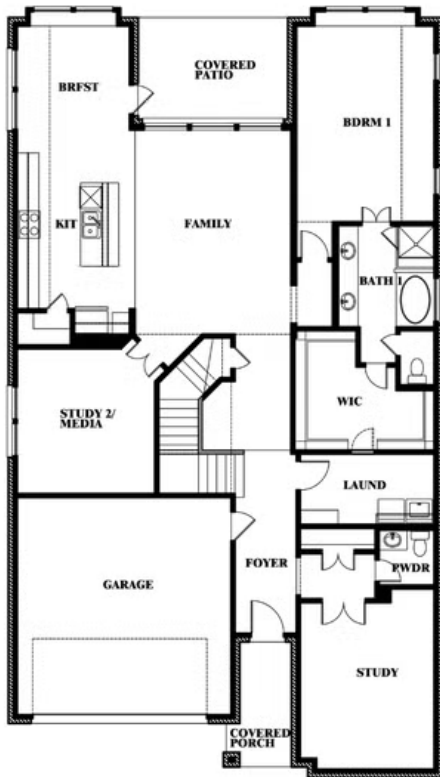

Rose III

HOMES FROM
\$503,990

CLASSIC SERIES

WILDFLOWER RANCH 50-55

1013 CANUELA WAY, JUSTIN, TX 76247

3,557
SQUARE FEET

5
BEDROOMS

3.5
BATHROOMS

2
CAR GARAGE

ELEVATION A

ELEVATION AS

ELEVATION AS

ELEVATION B

ELEVATION B

ELEVATION C

ELEVATION C

ELEVATION D

ELEVATION D

Rose III

ROSE III FLOOR PLAN

WILDFLOWER RANCH 50-55

1013 CANUELA WAY, JUSTIN, TX 76247

Rose III

This brochure is for general informational purposes and is to be used as a guide only. Changes may be made during the development process and floorplans, dimensions, fixtures, fittings, finishes and specifications are subject to change without notice. Window placement, balcony configuration, wardrobe sizes and living areas may vary slightly within each plan type. EQUAL HOUSING OPPORTUNITY

Rose III

WILDFLOWER RANCH 50-55

1013 CANUELA WAY, JUSTIN, TX 76247

ROSE III FLOOR PLAN WITH OPTIONAL BED & BATH AT STUDY

Rose III Opt. Bed & Bath at Study

This brochure is for general informational purposes and is to be used as a guide only. Changes may be made during the development process and floorplans, dimensions, fixtures, fittings, finishes and specifications are subject to change without notice. Window placement, balcony configuration, wardrobe sizes and living areas may vary slightly within each plan type. EQUAL HOUSING OPPORTUNITY