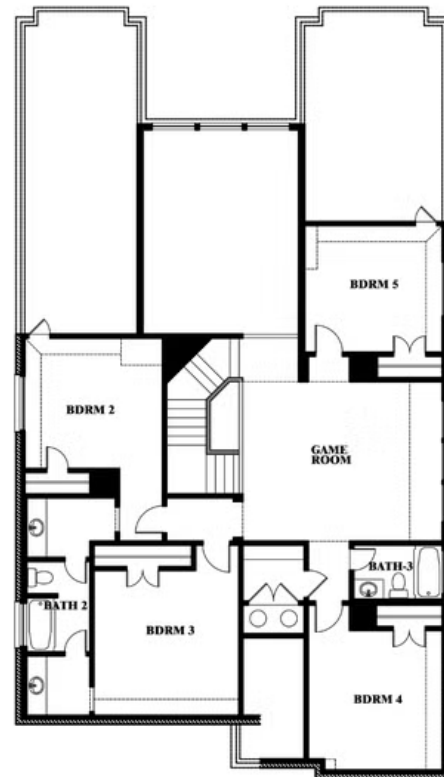

Rose III

HOMES FROM
\$503,990

CLASSIC SERIES

WILDFLOWER RANCH 50-55

1013 CANUELA WAY, JUSTIN, TX 76247

3,557
SQUARE FEET

5
BEDROOMS

3.5
BATHROOMS

2
CAR GARAGE

ELEVATION A

ELEVATION AS

ELEVATION AS

ELEVATION B

ELEVATION B

ELEVATION C

ELEVATION C

ELEVATION D

ELEVATION D

Rose III

ROSE III FLOOR PLAN

WILDFLOWER RANCH 50-55

1013 CANUELA WAY, JUSTIN, TX 76247

Rose III

This brochure is for general informational purposes and is to be used as a guide only. Changes may be made during the development process and floorplans, dimensions, fixtures, fittings, finishes and specifications are subject to change without notice. Window placement, balcony configuration, wardrobe sizes and living areas may vary slightly within each plan type. EQUAL HOUSING OPPORTUNITY

Rose III

WILDFLOWER RANCH 50-55

1013 CANUELA WAY, JUSTIN, TX 76247

ROSE III FLOOR PLAN WITH OPTIONAL BED & BATH AT STUDY

Rose III Opt. Bed & Bath at Study

This brochure is for general informational purposes and is to be used as a guide only. Changes may be made during the development process and floorplans, dimensions, fixtures, fittings, finishes and specifications are subject to change without notice. Window placement, balcony configuration, wardrobe sizes and living areas may vary slightly within each plan type. EQUAL HOUSING OPPORTUNITY