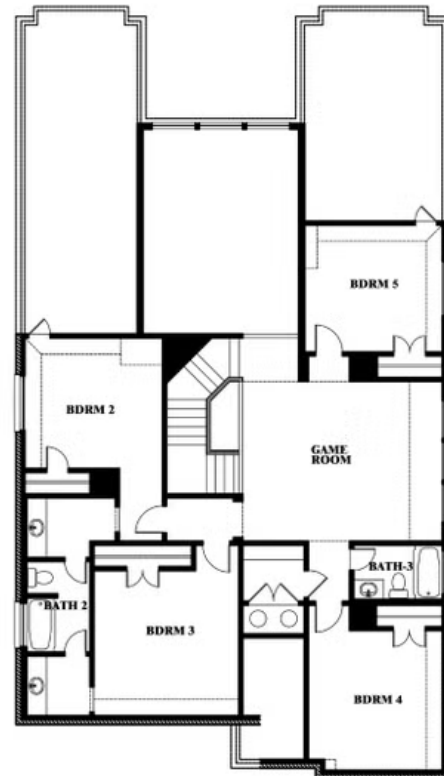

Rose III

HOMES FROM
\$503,990

CLASSIC SERIES

WILDFLOWER RANCH 50-55

1013 CANUELA WAY, JUSTIN, TX 76247

3,557
SQUARE FEET

5
BEDROOMS

3.5
BATHROOMS

ELEVATION D

ELEVATION D

Rose III

ROSE III FLOOR PLAN

WILDFLOWER RANCH 50-55

1013 CANUELA WAY, JUSTIN, TX 76247

Rose III

This brochure is for general informational purposes and is to be used as a guide only. Changes may be made during the development process and floorplans, dimensions, fixtures, fittings, finishes and specifications are subject to change without notice. Window placement, balcony configuration, wardrobe sizes and living areas may vary slightly within each plan type. EQUAL HOUSING OPPORTUNITY

Rose III

WILDFLOWER RANCH 50-55

1013 CANUELA WAY, JUSTIN, TX 76247

ROSE III FLOOR PLAN WITH OPTIONAL BED & BATH AT STUDY

Rose III Opt. Bed & Bath at Study

This brochure is for general informational purposes and is to be used as a guide only. Changes may be made during the development process and floorplans, dimensions, fixtures, fittings, finishes and specifications are subject to change without notice. Window placement, balcony configuration, wardrobe sizes and living areas may vary slightly within each plan type. EQUAL HOUSING OPPORTUNITY