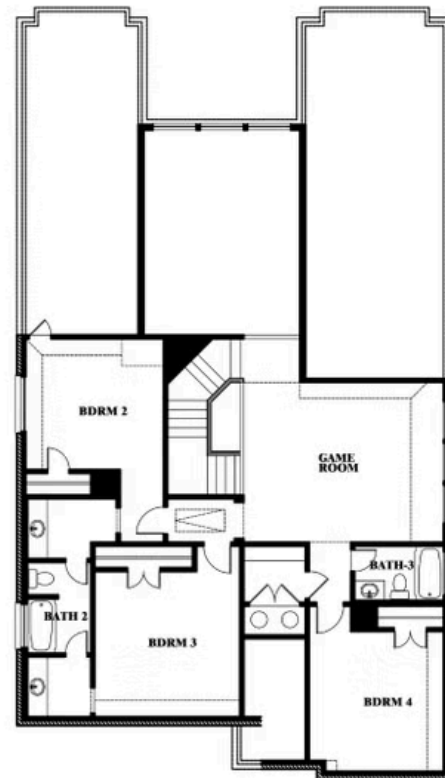

Rose

HOMES FROM
\$492,990

CLASSIC SERIES

WILDFLOWER RANCH 50-55

1013 CANUELA WAY, JUSTIN, TX 76247

3,359
SQUARE FEET

4
BEDROOMS

3.5
BATHROOMS

ELEVATION D

ELEVATION D

Rose

ROSE FLOOR PLAN

WILDFLOWER RANCH 50-55

1013 CANUELA WAY, JUSTIN, TX 76247

Rose

This brochure is for general informational purposes and is to be used as a guide only. Changes may be made during the development process and floorplans, dimensions, fixtures, fittings, finishes and specifications are subject to change without notice. Window placement, balcony configuration, wardrobe sizes and living areas may vary slightly within each plan type. EQUAL HOUSING OPPORTUNITY

Rose

WILDFLOWER RANCH 50-55

1013 CANUELA WAY, JUSTIN, TX 76247

ROSE FLOOR PLAN WITH OPTIONAL BED & BATH AT STUDY

Rose
Opt. Bed & Bath at Study

This brochure is for general informational purposes and is to be used as a guide only. Changes may be made during the development process and floorplans, dimensions, fixtures, fittings, finishes and specifications are subject to change without notice. Window placement, balcony configuration, wardrobe sizes and living areas may vary slightly within each plan type. EQUAL HOUSING OPPORTUNITY