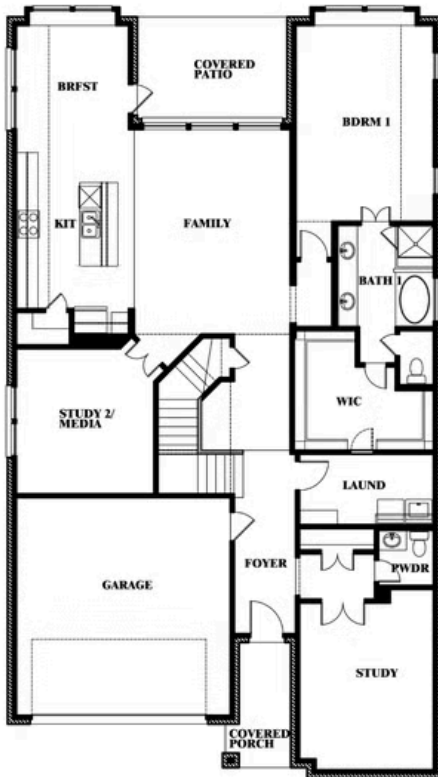

Rose

HOMES FROM
\$492,990

CLASSIC SERIES

WILDFLOWER RANCH 50-55

1013 CANUELA WAY, JUSTIN, TX 76247

3,359
SQUARE FEET

4
BEDROOMS

3.5
BATHROOMS

2
CAR GARAGE

ELEVATION A

ELEVATION AS

ELEVATION AS

ELEVATION B

ELEVATION B

ELEVATION C

ELEVATION C

ELEVATION D

ELEVATION D

Rose

ROSE FLOOR PLAN

WILDFLOWER RANCH 50-55

1013 CANUELA WAY, JUSTIN, TX 76247

Rose

This brochure is for general informational purposes and is to be used as a guide only. Changes may be made during the development process and floorplans, dimensions, fixtures, fittings, finishes and specifications are subject to change without notice. Window placement, balcony configuration, wardrobe sizes and living areas may vary slightly within each plan type. EQUAL HOUSING OPPORTUNITY

Rose

WILDFLOWER RANCH 50-55

1013 CANUELA WAY, JUSTIN, TX 76247

ROSE FLOOR PLAN WITH OPTIONAL BED & BATH AT STUDY

Rose
Opt. Bed & Bath at Study

This brochure is for general informational purposes and is to be used as a guide only. Changes may be made during the development process and floorplans, dimensions, fixtures, fittings, finishes and specifications are subject to change without notice. Window placement, balcony configuration, wardrobe sizes and living areas may vary slightly within each plan type. EQUAL HOUSING OPPORTUNITY