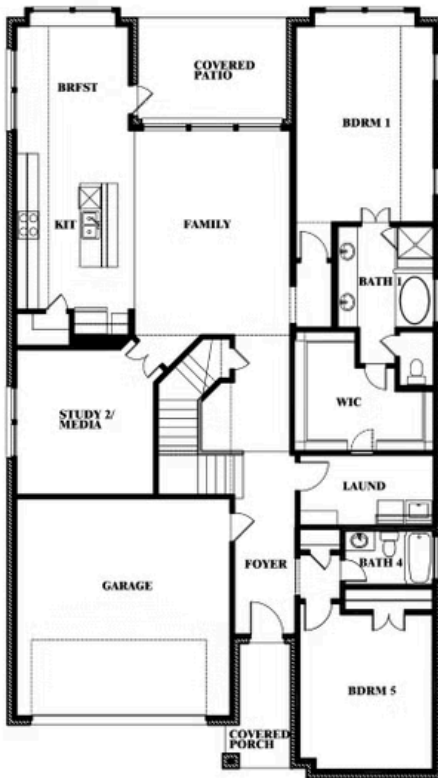

Rose

HOMES FROM
\$492,990

CLASSIC SERIES

WILDFLOWER RANCH 50-55

1013 CANUELA WAY, JUSTIN, TX 76247

3,359
SQUARE FEET

4
BEDROOMS

3.5
BATHROOMS

ELEVATION D

ELEVATION D

Rose

ROSE FLOOR PLAN

WILDFLOWER RANCH 50-55

1013 CANUELA WAY, JUSTIN, TX 76247

Rose

This brochure is for general informational purposes and is to be used as a guide only. Changes may be made during the development process and floorplans, dimensions, fixtures, fittings, finishes and specifications are subject to change without notice. Window placement, balcony configuration, wardrobe sizes and living areas may vary slightly within each plan type. EQUAL HOUSING OPPORTUNITY

Rose

WILDFLOWER RANCH 50-55

1013 CANUELA WAY, JUSTIN, TX 76247

ROSE FLOOR PLAN WITH OPTIONAL BED & BATH AT STUDY

Rose
Opt. Bed & Bath at Study

This brochure is for general informational purposes and is to be used as a guide only. Changes may be made during the development process and floorplans, dimensions, fixtures, fittings, finishes and specifications are subject to change without notice. Window placement, balcony configuration, wardrobe sizes and living areas may vary slightly within each plan type. EQUAL HOUSING OPPORTUNITY