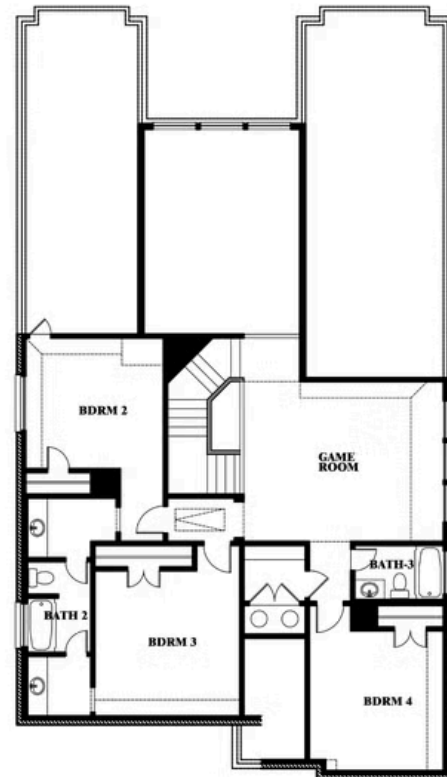

Rose

HOMES FROM
\$492,990

CLASSIC SERIES

WILDFLOWER RANCH 50-55

1013 CANUELA WAY, JUSTIN, TX 76247

3,359
SQUARE FEET

4
BEDROOMS

3.5
BATHROOMS

2
CAR GARAGE

ELEVATION A

ELEVATION AS

ELEVATION AS

ELEVATION B

ELEVATION B

ELEVATION C

ELEVATION C

ELEVATION D

ELEVATION D

Rose

ROSE FLOOR PLAN

WILDFLOWER RANCH 50-55

1013 CANUELA WAY, JUSTIN, TX 76247

Rose

This brochure is for general informational purposes and is to be used as a guide only. Changes may be made during the development process and floorplans, dimensions, fixtures, fittings, finishes and specifications are subject to change without notice. Window placement, balcony configuration, wardrobe sizes and living areas may vary slightly within each plan type. EQUAL HOUSING OPPORTUNITY

Rose

WILDFLOWER RANCH 50-55

1013 CANUELA WAY, JUSTIN, TX 76247

ROSE FLOOR PLAN WITH OPTIONAL BED & BATH AT STUDY

Rose
Opt. Bed & Bath at Study

This brochure is for general informational purposes and is to be used as a guide only. Changes may be made during the development process and floorplans, dimensions, fixtures, fittings, finishes and specifications are subject to change without notice. Window placement, balcony configuration, wardrobe sizes and living areas may vary slightly within each plan type. EQUAL HOUSING OPPORTUNITY