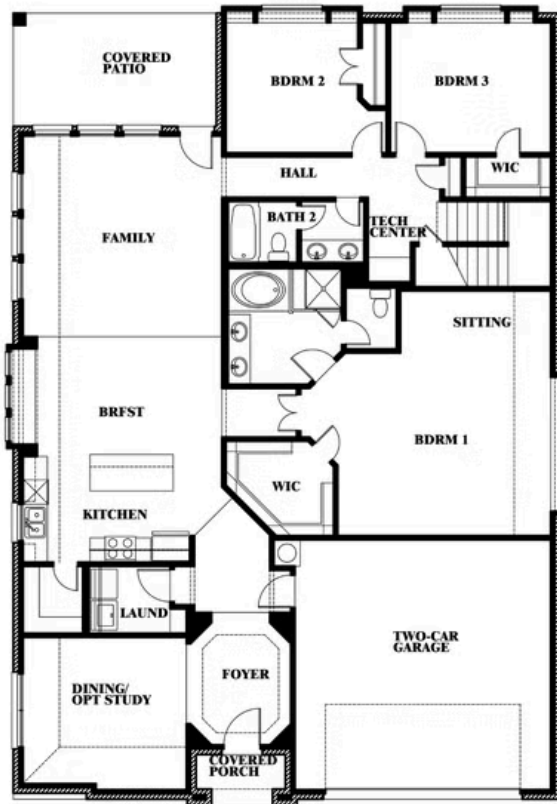

Hawthorne II

HOMES FROM
\$455,990

CLASSIC SERIES

WILDFLOWER RANCH 50-55

1013 CANUELA WAY, JUSTIN, TX 76247

2,752
SQUARE FEET

4
BEDROOMS

3.0
BATHROOMS

2
CAR GARAGE

ELEVATION A

ELEVATION B

ELEVATION B

ELEVATION C

ELEVATION C

Hawthorne II

WILDFLOWER RANCH 50-55

1013 CANUELA WAY, JUSTIN, TX 76247

Hawthorne II

This brochure is for general informational purposes and is to be used as a guide only. Changes may be made during the development process and floorplans, dimensions, fixtures, fittings, finishes and specifications are subject to change without notice. Window placement, balcony configuration, wardrobe sizes and living areas may vary slightly within each plan type. EQUAL HOUSING OPPORTUNITY

Hawthorne II

WILDFLOWER RANCH 50-55

1013 CANUELA WAY, JUSTIN, TX 76247

Hawthorne II Opt. Deluxe Kitchen

This brochure is for general informational purposes and is to be used as a guide only. Changes may be made during the development process and floorplans, dimensions, fixtures, fittings, finishes and specifications are subject to change without notice. Window placement, balcony configuration, wardrobe sizes and living areas may vary slightly within each plan type. EQUAL HOUSING OPPORTUNITY