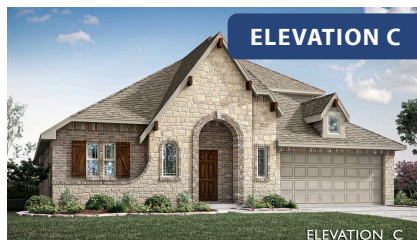

Hawthorne II

HOMES FROM
\$455,990

CLASSIC SERIES

WILDFLOWER RANCH 50-55

1013 CANUELA WAY, JUSTIN, TX 76247

2,752
SQUARE FEET

4
BEDROOMS

3.0
BATHROOMS

2
CAR GARAGE

ELEVATION A

ELEVATION B

ELEVATION B

ELEVATION C

ELEVATION C

Hawthorne II

WILDFLOWER RANCH 50-55