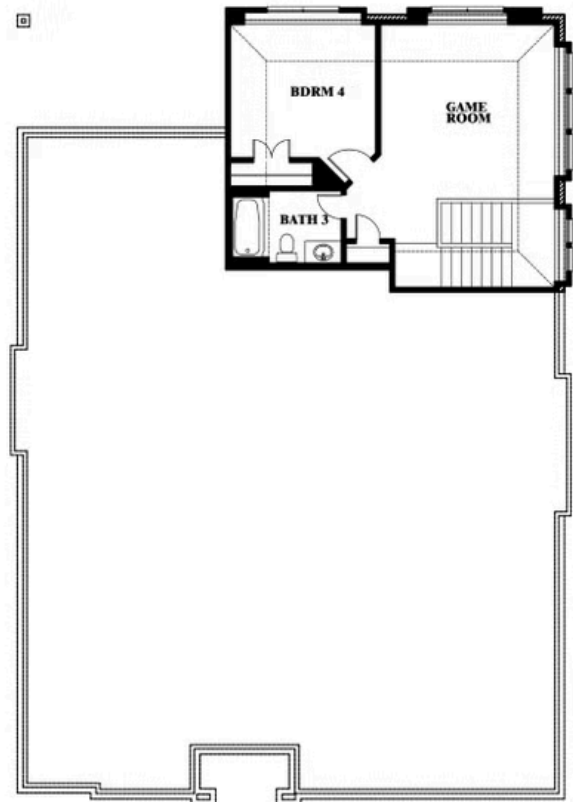

Hawthorne II

HOMES FROM
\$455,990

CLASSIC SERIES

WILDFLOWER RANCH 50-55

1013 CANUELA WAY, JUSTIN, TX 76247

2,752
SQUARE FEET

4
BEDROOMS

3.0
BATHROOMS

2
CAR GARAGE

ELEVATION A

ELEVATION B

ELEVATION B

ELEVATION C

ELEVATION C

Hawthorne II

WILDFLOWER RANCH 50-55

1013 CANUELA WAY, JUSTIN, TX 76247

Hawthorne II

This brochure is for general informational purposes and is to be used as a guide only. Changes may be made during the development process and floorplans, dimensions, fixtures, fittings, finishes and specifications are subject to change without notice. Window placement, balcony configuration, wardrobe sizes and living areas may vary slightly within each plan type. EQUAL HOUSING OPPORTUNITY

Hawthorne II

WILDFLOWER RANCH 50-55

1013 CANUELA WAY, JUSTIN, TX 76247

Hawthorne II Opt. Deluxe Kitchen

This brochure is for general informational purposes and is to be used as a guide only. Changes may be made during the development process and floorplans, dimensions, fixtures, fittings, finishes and specifications are subject to change without notice. Window placement, balcony configuration, wardrobe sizes and living areas may vary slightly within each plan type. EQUAL HOUSING OPPORTUNITY