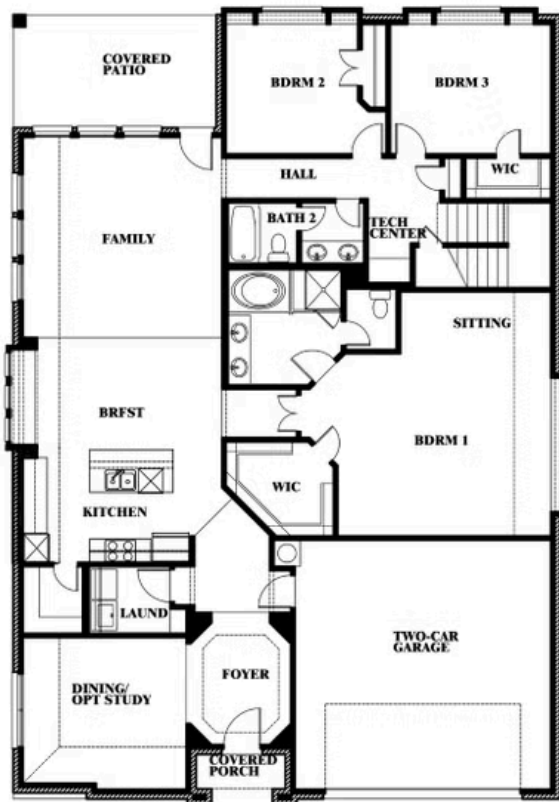

Hawthorne II

HOMES FROM
\$455,990

CLASSIC SERIES

WILDFLOWER RANCH 50-55

1013 CANUELA WAY, JUSTIN, TX 76247

2,752
SQUARE FEET

4
BEDROOMS

3.0
BATHROOMS

2
CAR GARAGE

ELEVATION A

ELEVATION B

ELEVATION B

ELEVATION C

ELEVATION C

Hawthorne II

WILDFLOWER RANCH 50-55

1013 CANUELA WAY, JUSTIN, TX 76247

Hawthorne II

This brochure is for general informational purposes and is to be used as a guide only. Changes may be made during the development process and floorplans, dimensions, fixtures, fittings, finishes and specifications are subject to change without notice. Window placement, balcony configuration, wardrobe sizes and living areas may vary slightly within each plan type. EQUAL HOUSING OPPORTUNITY

Hawthorne II

WILDFLOWER RANCH 50-55

1013 CANUELA WAY, JUSTIN, TX 76247

Hawthorne II Opt. Deluxe Kitchen

This brochure is for general informational purposes and is to be used as a guide only. Changes may be made during the development process and floorplans, dimensions, fixtures, fittings, finishes and specifications are subject to change without notice. Window placement, balcony configuration, wardrobe sizes and living areas may vary slightly within each plan type. EQUAL HOUSING OPPORTUNITY