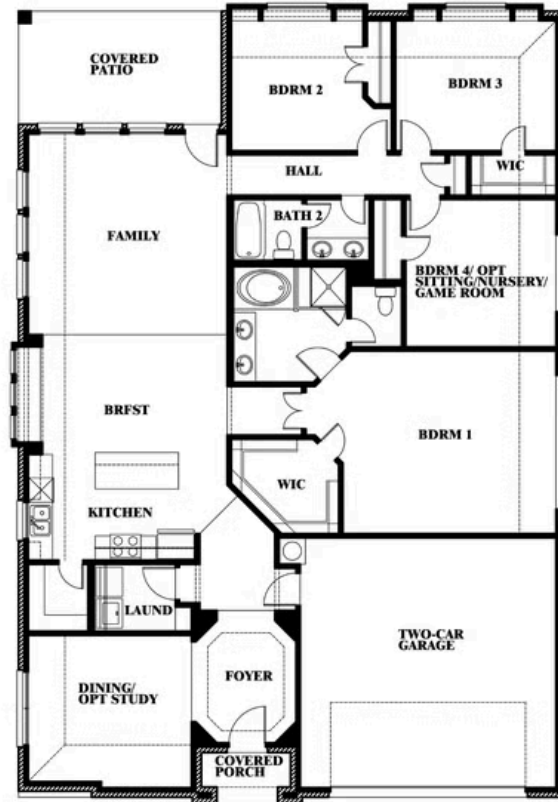

Hawthorne

WILDFLOWER RANCH 50-55

1013 CANUELA WAY, JUSTIN, TX 76247

Hawthorne

This brochure is for general informational purposes and is to be used as a guide only. Changes may be made during the development process and floorplans, dimensions, fixtures, fittings, finishes and specifications are subject to change without notice. Window placement, balcony configuration, wardrobe sizes and living areas may vary slightly within each plan type. EQUAL HOUSING OPPORTUNITY