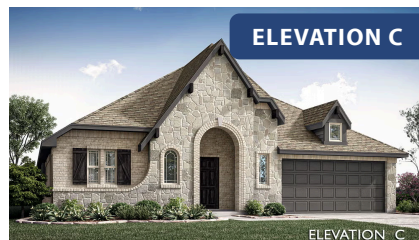

## WILDFLOWER RANCH 50-55

1013 CANUELA WAY, JUSTIN, TX 76247

HOMES FROM  
**\$420,990**

**2,235**  
SQUARE FEET

**4**  
BEDROOMS

**2.0**  
BATHROOMS

**2**  
CAR GARAGE