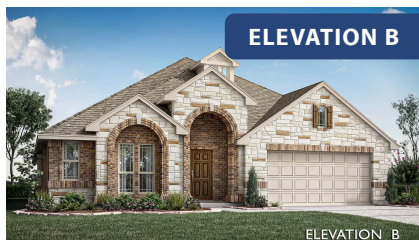

## WILDFLOWER RANCH 50-55

1013 CANUELA WAY, JUSTIN, TX 76247

HOMES FROM  
**\$420,990**

**2,235**  
SQUARE FEET

**4**  
BEDROOMS

**2.0**  
BATHROOMS

**2**  
CAR GARAGE