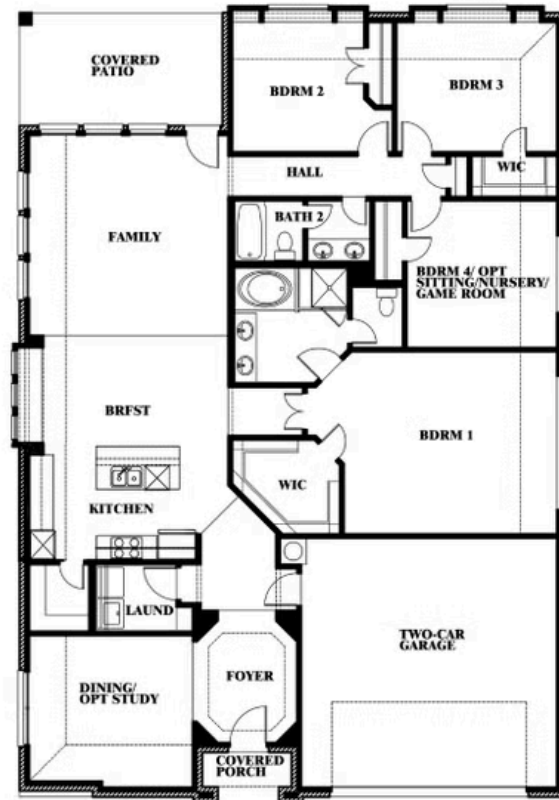

Hawthorne

WILDFLOWER RANCH 50-55

1013 CANUELA WAY, JUSTIN, TX 76247

Hawthorne Opt. Deluxe Kitchen

This brochure is for general informational purposes and is to be used as a guide only. Changes may be made during the development process and floorplans, dimensions, fixtures, fittings, finishes and specifications are subject to change without notice. Window placement, balcony configuration, wardrobe sizes and living areas may vary slightly within each plan type. EQUAL HOUSING OPPORTUNITY