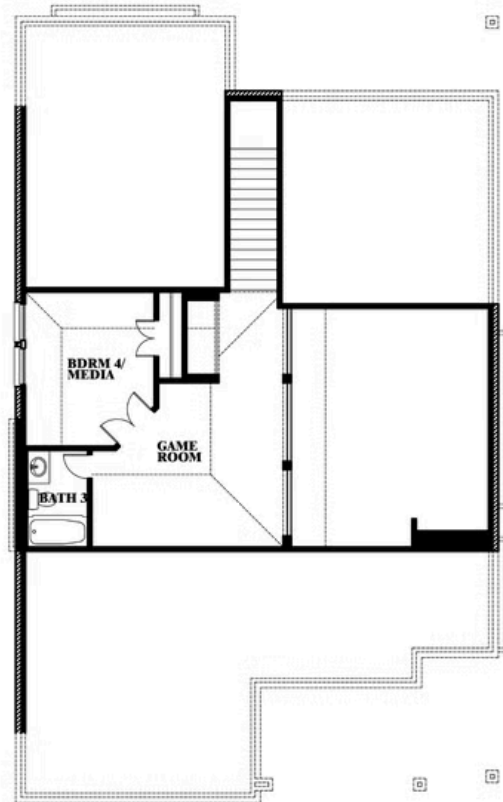

Dogwood III

WILDFLOWER RANCH 50-55
1013 CANUELA WAY, JUSTIN, TX 76247

Dogwood III

This brochure is for general informational purposes and is to be used as a guide only. Changes may be made during the development process and floorplans, dimensions, fixtures, fittings, finishes and specifications are subject to change without notice. Window placement, balcony configuration, wardrobe sizes and living areas may vary slightly within each plan type. EQUAL HOUSING OPPORTUNITY