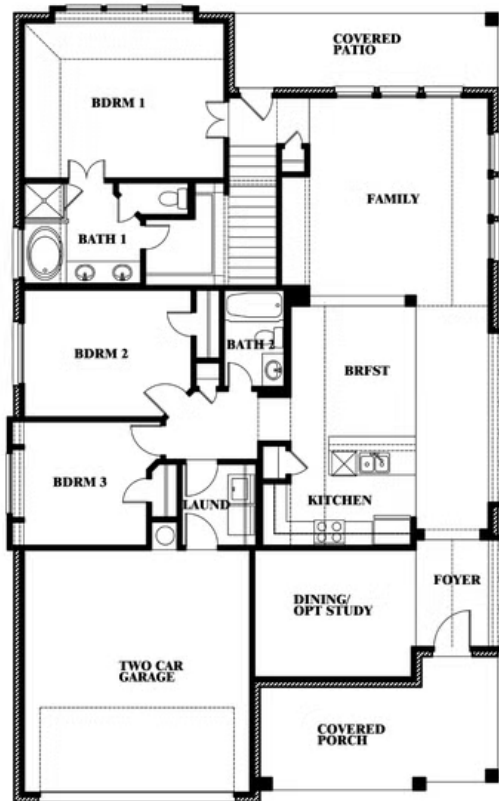

Dogwood III

WILDFLOWER RANCH 50-55

1013 CANUELA WAY, JUSTIN, TX 76247

Dogwood III

This brochure is for general informational purposes and is to be used as a guide only. Changes may be made during the development process and floorplans, dimensions, fixtures, fittings, finishes and specifications are subject to change without notice. Window placement, balcony configuration, wardrobe sizes and living areas may vary slightly within each plan type. EQUAL HOUSING OPPORTUNITY