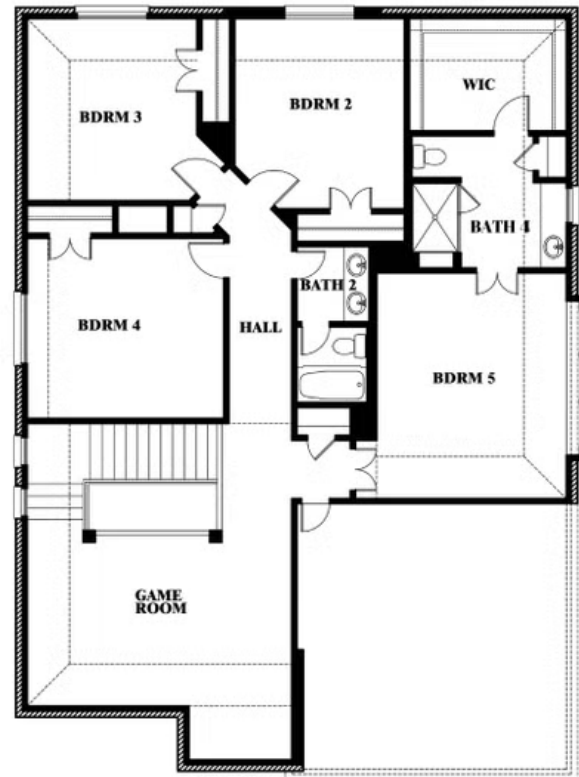

Dewberry III

CLASSIC SERIES

WILDFLOWER RANCH 50-55

1013 CANUELA WAY, JUSTIN, TX 76247

HOMES FROM

\$474,990

3,261
SQUARE FEET

5
BEDROOMS

3.5
BATHROOMS

2
CAR GARAGE

Dewberry III

WILDFLOWER RANCH 50-55

1013 CANUELA WAY, JUSTIN, TX 76247

DEWBERRY III FLOOR PLAN

Dewberry III

This brochure is for general informational purposes and is to be used as a guide only. Changes may be made during the development process and floor plans, dimensions, fixtures, fittings, finishes and specifications are subject to change without notice. Window placement, balcony configuration, wardrobe sizes and living areas may vary slightly within each plan type. EQUAL HOUSING OPPORTUNITY.