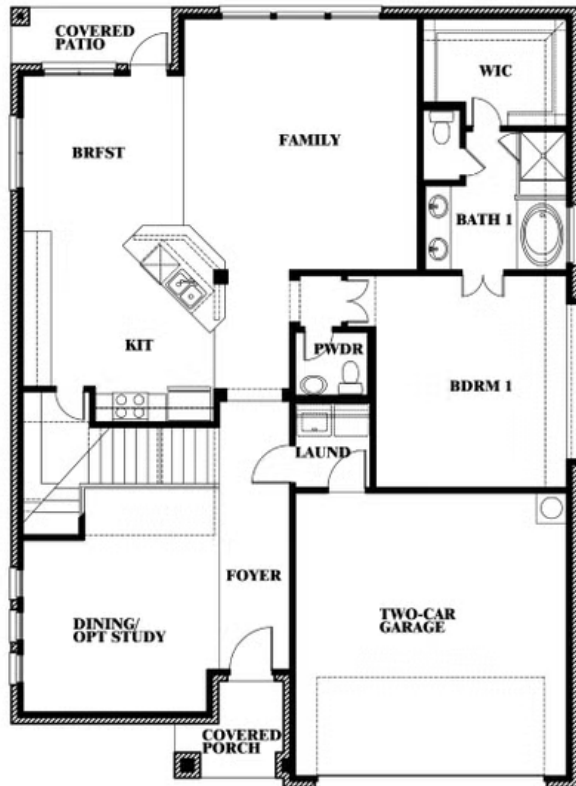

Dewberry III

CLASSIC SERIES

WILDFLOWER RANCH 50-55

1013 CANUELA WAY, JUSTIN, TX 76247

HOMES FROM

\$474,990

3,261
SQUARE FEET

5
BEDROOMS

3.5
BATHROOMS

2
CAR GARAGE

Dewberry III

WILDFLOWER RANCH 50-55

1013 CANUELA WAY, JUSTIN, TX 76247

DEWBERRY III FLOOR PLAN

Dewberry III

This brochure is for general informational purposes and is to be used as a guide only. Changes may be made during the development process and floor plans, dimensions, fixtures, fittings, finishes and specifications are subject to change without notice. Window placement, balcony configuration, wardrobe sizes and living areas may vary slightly within each plan type. EQUAL HOUSING OPPORTUNITY.