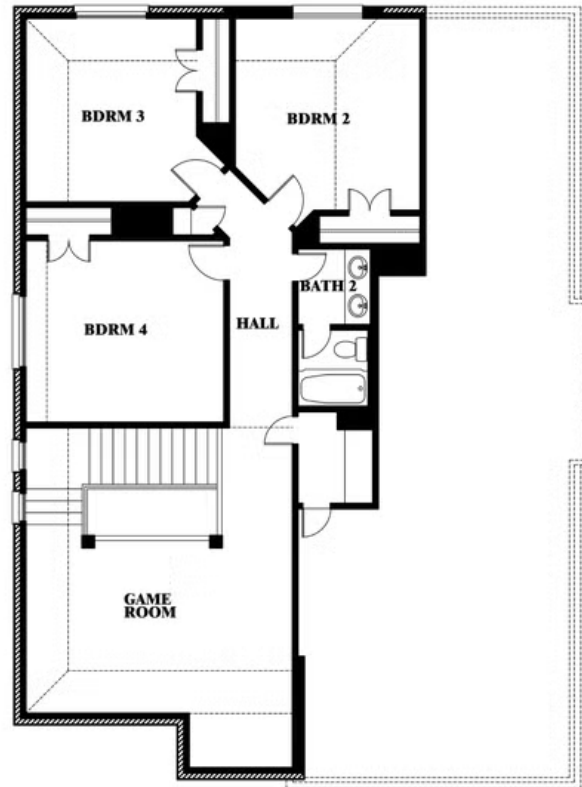

Dewberry

CLASSIC SERIES

WILDFLOWER RANCH 50-55

1013 CANUELA WAY, JUSTIN, TX 76247

HOMES FROM

\$444,990

2,820
SQUARE FEET

4
BEDROOMS

ELEVATION CS

ELEVATION D

ELEVATION D

Dewberry

WILDFLOWER RANCH 50-55

1013 CANUELA WAY, JUSTIN, TX 76247

Dewberry

This brochure is for general informational purposes and is to be used as a guide only. Changes may be made during the development process and floorplans, dimensions, fixtures, fittings, finishes and specifications are subject to change without notice. Window placement, balcony configuration, wardrobe sizes and living areas may vary slightly within each plan type. EQUAL HOUSING OPPORTUNITY