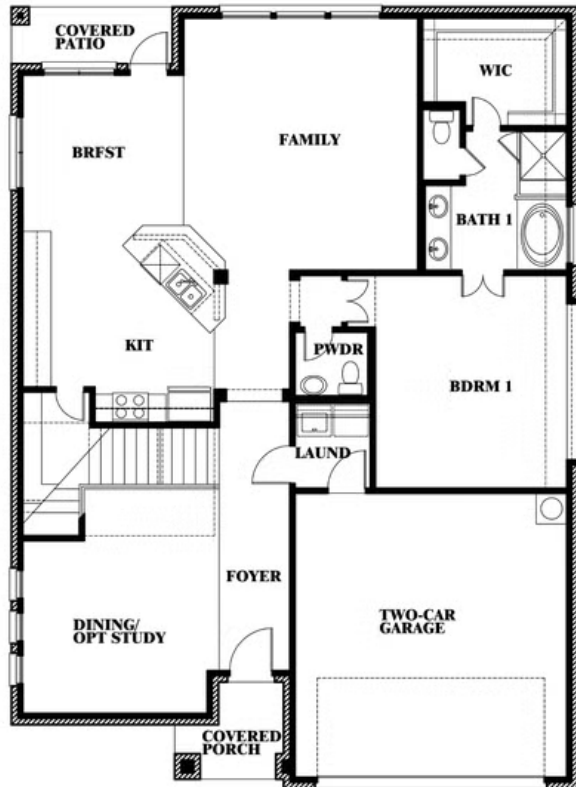

Dewberry

CLASSIC SERIES

WILDFLOWER RANCH 50-55

1013 CANUELA WAY, JUSTIN, TX 76247

HOMES FROM

\$444,990

2,820
SQUARE FEET

4
BEDROOMS

2.5
BATHROOMS

2
CAR GARAGE

ELEVATION C

ELEVATION AS

ELEVATION AS

ELEVATION A

ELEVATION A

ELEVATION CS

ELEVATION CS

ELEVATION D

ELEVATION D

Dewberry

WILDFLOWER RANCH 50-55

1013 CANUELA WAY, JUSTIN, TX 76247

Dewberry

This brochure is for general informational purposes and is to be used as a guide only. Changes may be made during the development process and floorplans, dimensions, fixtures, fittings, finishes and specifications are subject to change without notice. Window placement, balcony configuration, wardrobe sizes and living areas may vary slightly within each plan type. EQUAL HOUSING OPPORTUNITY