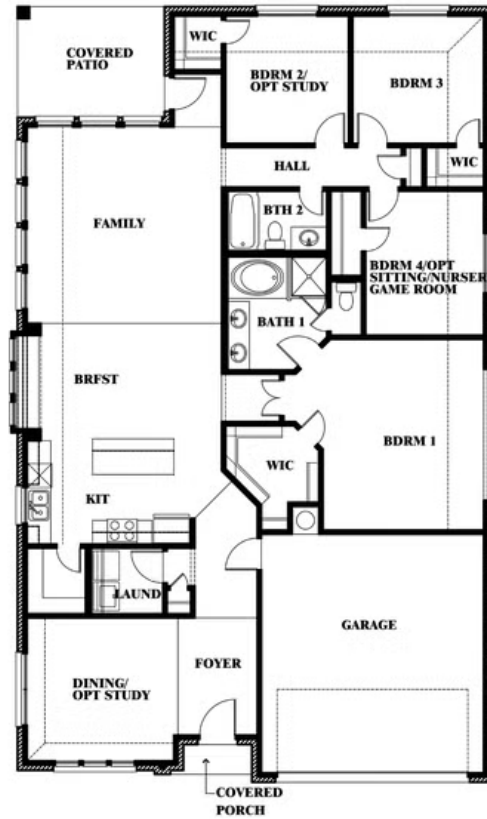

Cypress

CLASSIC SERIES

WILDFLOWER RANCH 50-55

1013 CANUELA WAY, JUSTIN, TX 76247

HOMES FROM

\$397,990

2,038

SQUARE FEET

ELEVATION B

ELEVATION BS

ELEVATION BS

ELEVATION C

ELEVATION C

ELEVATION CS

ELEVATION CS

ELEVATION D

Cypress

WILDFLOWER RANCH 50-55

1013 CANUELA WAY, JUSTIN, TX 76247

Cypress

This brochure is for general informational purposes and is to be used as a guide only. Changes may be made during the development process and floorplans, dimensions, fixtures, fittings, finishes and specifications are subject to change without notice. Window placement, balcony configuration, wardrobe sizes and living areas may vary slightly within each plan type. EQUAL HOUSING OPPORTUNITY