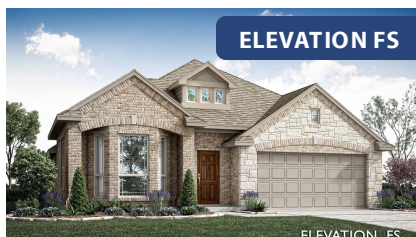

ELEVATION FS

Document generated Oct 18, 2024. Prices, plans, square footage, features and materials are subject to change at any time without notice and vary among communities. Listed prices are for informational purposes only, are not binding, and do not create any contractual obligation(s). The price of any home is dependent on numerous factors, all of which are unique to a specific home, and is not guaranteed until specified in a binding contract. Pricing of elevations and additional optional beds/baths vary per plan. Some plans require a premium homesite. Please ask the Community Manager for details. Renderings of homes are artist concepts and may not reflect exact colors and materials.