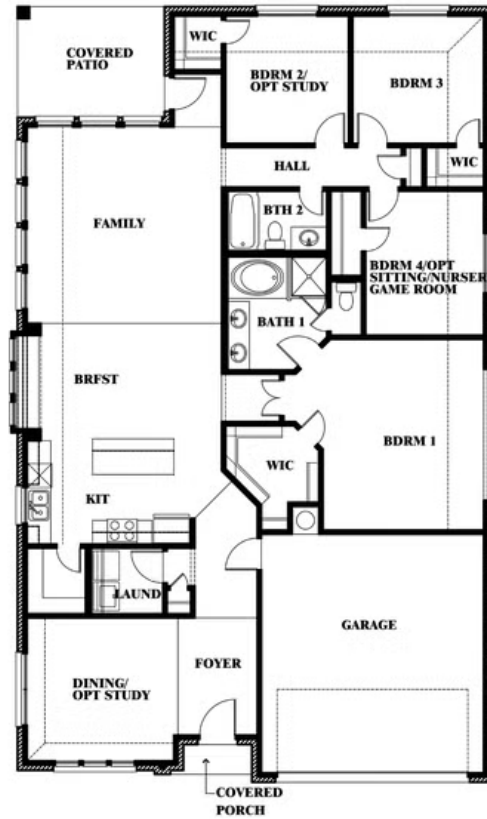

Cypress

CLASSIC SERIES

WILDFLOWER RANCH 50-55

1013 CANUELA WAY, JUSTIN, TX 76247

HOMES FROM

\$397,990

2,038
SQUARE FEET

4
BEDROOMS

2.0
BATHROOMS

2
CAR GARAGE

ELEVATION E

Document generated Nov 21, 2024. Prices, plans, square footage, features and materials are subject to change at any time without notice and vary among communities. Listed prices are for informational purposes only, are not binding, and do not create any contractual obligation(s). The price of any home is dependent on numerous factors, all of which are unique to a specific home, and is not guaranteed until specified in a binding contract. Pricing of elevations and additional optional beds/baths vary per plan. Some plans require a premium homesite. Please ask the Community Manager for details. Renderings of homes are artist concepts and may not reflect exact colors and materials.

Cypress

WILDFLOWER RANCH 50-55

1013 CANUELA WAY, JUSTIN, TX 76247

Cypress

This brochure is for general informational purposes and is to be used as a guide only. Changes may be made during the development process and floorplans, dimensions, fixtures, fittings, finishes and specifications are subject to change without notice. Window placement, balcony configuration, wardrobe sizes and living areas may vary slightly within each plan type. EQUAL HOUSING OPPORTUNITY