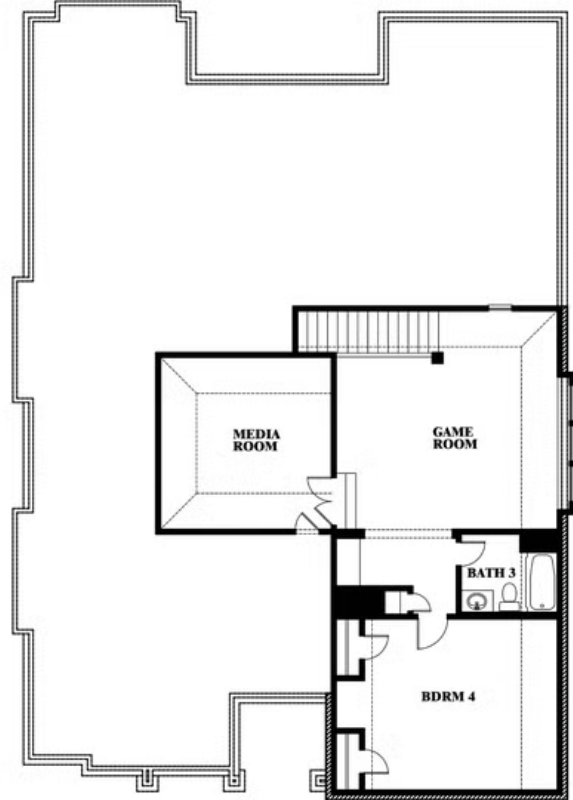

Carolina IV

CLASSIC SERIES

WILDFLOWER RANCH 50-55

1013 CANUELA WAY, JUSTIN, TX 76247

HOMES FROM
\$479,990

3,280
SQUARE FEET

4
BEDROOMS

3.0
BATHROOMS

2
CAR GARAGE

Carolina IV

WILDFLOWER RANCH 50-55

1013 CANUELA WAY, JUSTIN, TX 76247

Carolina IV

This brochure is for general informational purposes and is to be used as a guide only. Changes may be made during the development process and floorplans, dimensions, fixtures, fittings, finishes and specifications are subject to change without notice. Window placement, balcony configuration, wardrobe sizes and living areas may vary slightly within each plan type. EQUAL HOUSING OPPORTUNITY