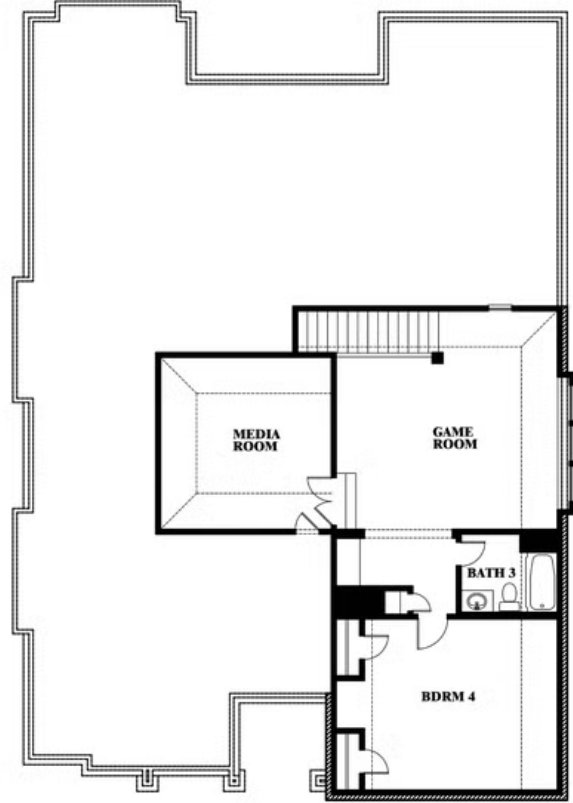

Carolina IV

CLASSIC SERIES

WILDFLOWER RANCH 50-55

1013 CANUELA WAY, JUSTIN, TX 76247

HOMES FROM
\$479,990

3,280
SQUARE FEET

4
BEDROOMS

3.0
BATHROOMS

2
CAR GARAGE

ELEVATION D

ELEVATION A

ELEVATION A

ELEVATION AS

ELEVATION AS

ELEVATION C

ELEVATION C

ELEVATION E

ELEVATION E

ELEVATION F

ELEVATION F

Carolina IV

WILDFLOWER RANCH 50-55

1013 CANUELA WAY, JUSTIN, TX 76247

Carolina IV

This brochure is for general informational purposes and is to be used as a guide only. Changes may be made during the development process and floorplans, dimensions, fixtures, fittings, finishes and specifications are subject to change without notice. Window placement, balcony configuration, wardrobe sizes and living areas may vary slightly within each plan type. EQUAL HOUSING OPPORTUNITY