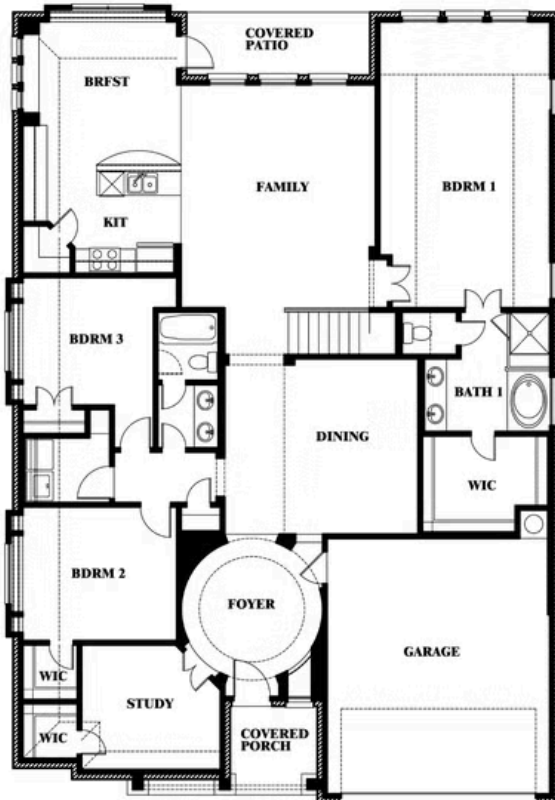

Carolina IV

HOMES FROM
\$482,990

CLASSIC SERIES

WILDFLOWER RANCH 50-55

1013 CANUELA WAY, JUSTIN, TX 76247

3,280
SQUARE FEET

4
BEDROOMS

3.0
BATHROOMS

2
CAR GARAGE

ELEVATION D

ELEVATION A

ELEVATION A

ELEVATION AS

ELEVATION AS

ELEVATION C

ELEVATION C

ELEVATION E

ELEVATION E

ELEVATION F

ELEVATION F

Carolina IV

WILDFLOWER RANCH 50-55

1013 CANUELA WAY, JUSTIN, TX 76247

Carolina IV

This brochure is for general informational purposes and is to be used as a guide only. Changes may be made during the development process and floorplans, dimensions, fixtures, fittings, finishes and specifications are subject to change without notice. Window placement, balcony configuration, wardrobe sizes and living areas may vary slightly within each plan type. EQUAL HOUSING OPPORTUNITY