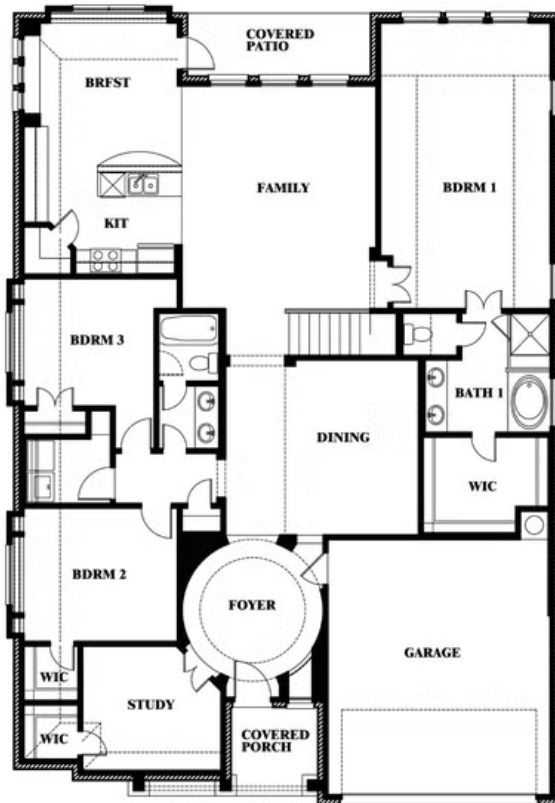

Carolina IV

CLASSIC SERIES

WILDFLOWER RANCH 50-55

1013 CANUELA WAY, JUSTIN, TX 76247

HOMES FROM
\$479,990

3,280
SQUARE FEET

4
BEDROOMS

3.0
BATHROOMS

2
CAR GARAGE

ELEVATION D

ELEVATION A

ELEVATION A

ELEVATION AS

ELEVATION AS

ELEVATION C

ELEVATION C

ELEVATION E

ELEVATION E

ELEVATION F

ELEVATION F

Carolina IV

WILDFLOWER RANCH 50-55

1013 CANUELA WAY, JUSTIN, TX 76247

Carolina IV

This brochure is for general informational purposes and is to be used as a guide only. Changes may be made during the development process and floorplans, dimensions, fixtures, fittings, finishes and specifications are subject to change without notice. Window placement, balcony configuration, wardrobe sizes and living areas may vary slightly within each plan type. EQUAL HOUSING OPPORTUNITY