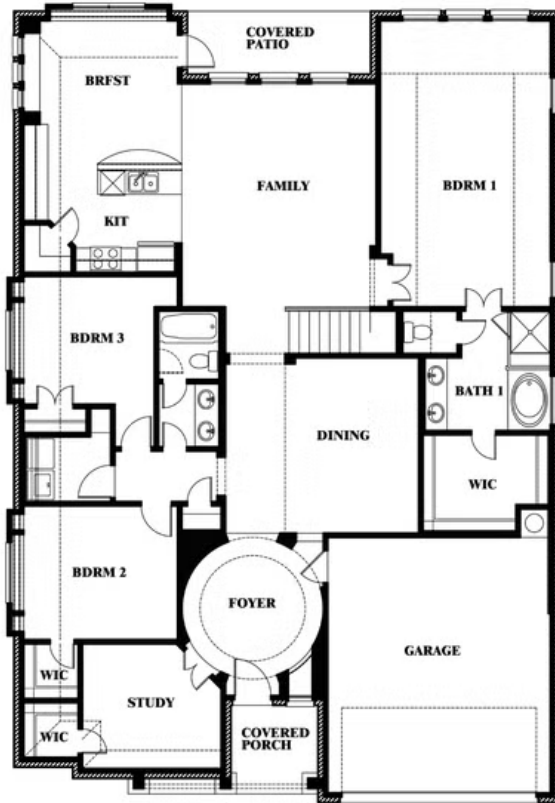

Carolina IV

CLASSIC SERIES

WILDFLOWER RANCH 50-55

1013 CANUELA WAY, JUSTIN, TX 76247

HOMES FROM
\$479,990

3,280
SQUARE FEET

4
BEDROOMS

3.0
BATHROOMS

2
CAR GARAGE

Carolina IV

WILDFLOWER RANCH 50-55

1013 CANUELA WAY, JUSTIN, TX 76247

Carolina IV

This brochure is for general informational purposes and is to be used as a guide only. Changes may be made during the development process and floorplans, dimensions, fixtures, fittings, finishes and specifications are subject to change without notice. Window placement, balcony configuration, wardrobe sizes and living areas may vary slightly within each plan type. EQUAL HOUSING OPPORTUNITY