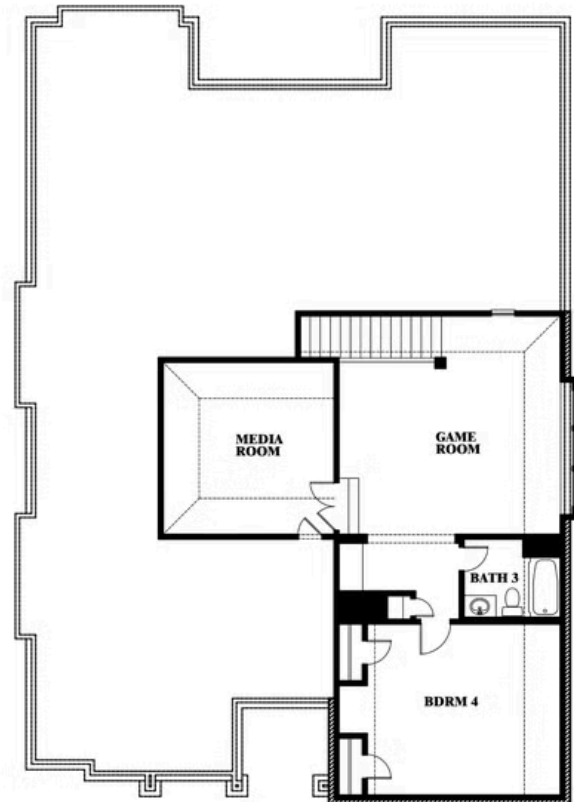

Carolina IV

HOMES FROM
\$482,990

CLASSIC SERIES

WILDFLOWER RANCH 50-55

1013 CANUELA WAY, JUSTIN, TX 76247

3,280
SQUARE FEET

4
BEDROOMS

3.0
BATHROOMS

2
CAR GARAGE

ELEVATION D

ELEVATION A

ELEVATION A

ELEVATION AS

ELEVATION AS

ELEVATION C

ELEVATION C

ELEVATION E

ELEVATION E

ELEVATION F

ELEVATION F

Carolina IV

WILDFLOWER RANCH 50-55

1013 CANUELA WAY, JUSTIN, TX 76247

Carolina IV

This brochure is for general informational purposes and is to be used as a guide only. Changes may be made during the development process and floorplans, dimensions, fixtures, fittings, finishes and specifications are subject to change without notice. Window placement, balcony configuration, wardrobe sizes and living areas may vary slightly within each plan type. EQUAL HOUSING OPPORTUNITY