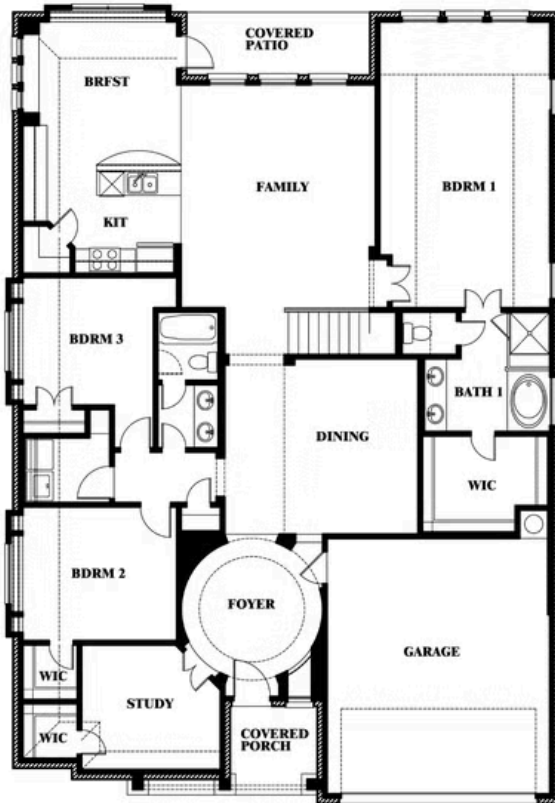

Carolina IV

HOMES FROM
\$479,990

CLASSIC SERIES

WILDFLOWER RANCH 50-55

1013 CANUELA WAY, JUSTIN, TX 76247

3,280
SQUARE FEET

4
BEDROOMS

3.0
BATHROOMS

2
CAR GARAGE

ELEVATION D

ELEVATION A

ELEVATION A

ELEVATION AS

ELEVATION AS

ELEVATION C

ELEVATION C

ELEVATION E

ELEVATION E

ELEVATION F

ELEVATION F

Carolina IV

WILDFLOWER RANCH 50-55

1013 CANUELA WAY, JUSTIN, TX 76247

Carolina IV

This brochure is for general informational purposes and is to be used as a guide only. Changes may be made during the development process and floorplans, dimensions, fixtures, fittings, finishes and specifications are subject to change without notice. Window placement, balcony configuration, wardrobe sizes and living areas may vary slightly within each plan type. EQUAL HOUSING OPPORTUNITY