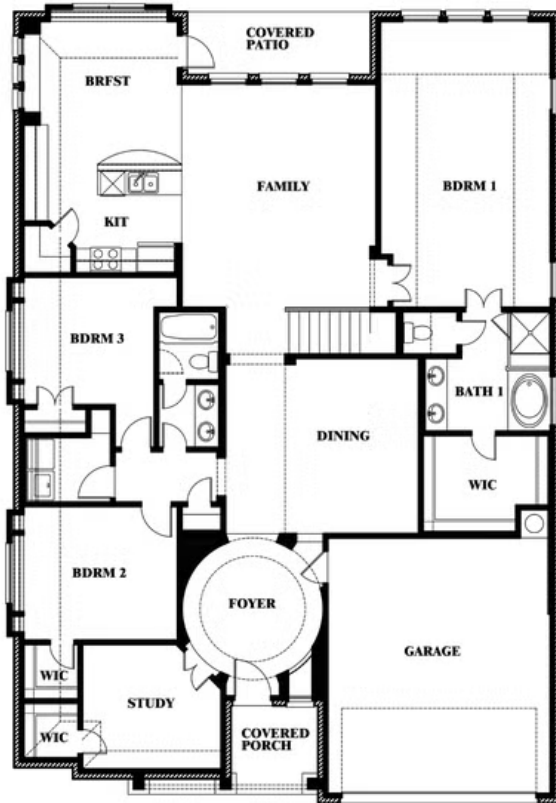

Carolina III

CLASSIC SERIES

WILDFLOWER RANCH 50-55

1013 CANUELA WAY, JUSTIN, TX 76247

HOMES FROM
\$466,990

3,067
SQUARE FEET

4
BEDROOMS

3.0
BATHROOMS

2
CAR GARAGE

ELEVATION AS

ELEVATION A

ELEVATION A

ELEVATION C

ELEVATION C

ELEVATION D

ELEVATION D

ELEVATION E

ELEVATION E

ELEVATION F

ELEVATION F

Carolina III

WILDFLOWER RANCH 50-55

1013 CANUELA WAY, JUSTIN, TX 76247

Carolina III

This brochure is for general informational purposes and is to be used as a guide only. Changes may be made during the development process and floorplans, dimensions, fixtures, fittings, finishes and specifications are subject to change without notice. Window placement, balcony configuration, wardrobe sizes and living areas may vary slightly within each plan type. EQUAL HOUSING OPPORTUNITY