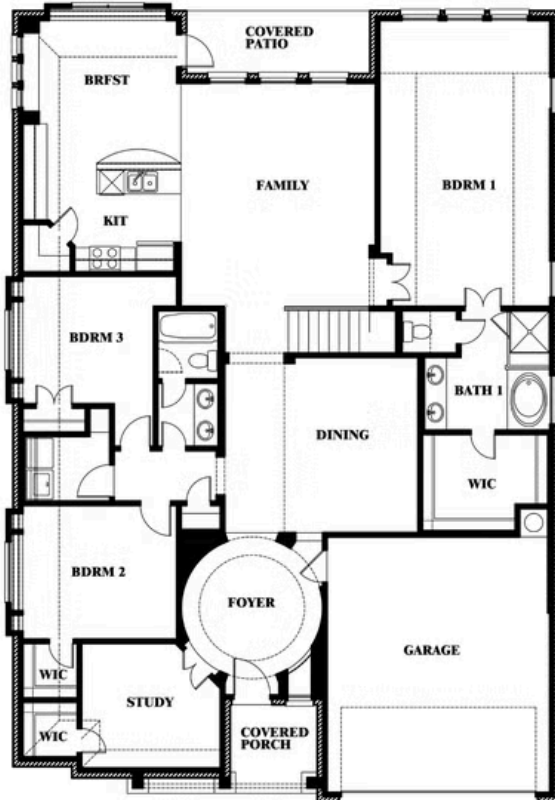

Carolina III

HOMES FROM
\$466,990

CLASSIC SERIES

WILDFLOWER RANCH 50-55

1013 CANUELA WAY, JUSTIN, TX 76247

3,067
SQUARE FEET

4
BEDROOMS

3.0
BATHROOMS

2
CAR GARAGE

ELEVATION AS

ELEVATION A

ELEVATION A

ELEVATION C

ELEVATION C

ELEVATION D

ELEVATION D

ELEVATION E

ELEVATION E

ELEVATION F

ELEVATION F

Carolina III

WILDFLOWER RANCH 50-55
1013 CANUELA WAY, JUSTIN, TX 76247

Carolina III

This brochure is for general informational purposes and is to be used as a guide only. Changes may be made during the development process and floorplans, dimensions, fixtures, fittings, finishes and specifications are subject to change without notice. Window placement, balcony configuration, wardrobe sizes and living areas may vary slightly within each plan type. EQUAL HOUSING OPPORTUNITY