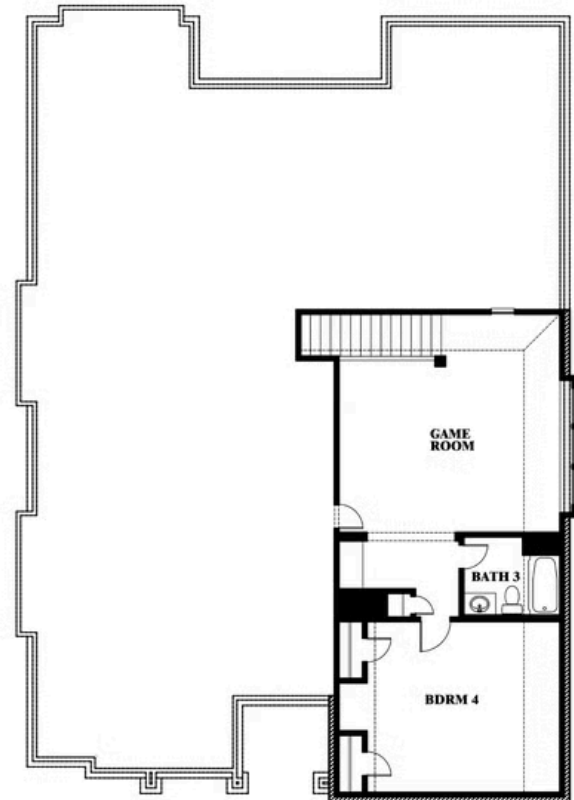

Carolina III

HOMES FROM
\$466,990

CLASSIC SERIES

WILDFLOWER RANCH 50-55

1013 CANUELA WAY, JUSTIN, TX 76247

3,067
SQUARE FEET

4
BEDROOMS

3.0
BATHROOMS

ELEVATION E

ELEVATION E

ELEVATION F

ELEVATION F

Carolina III

WILDFLOWER RANCH 50-55
1013 CANUELA WAY, JUSTIN, TX 76247

Carolina III

This brochure is for general informational purposes and is to be used as a guide only. Changes may be made during the development process and floorplans, dimensions, fixtures, fittings, finishes and specifications are subject to change without notice. Window placement, balcony configuration, wardrobe sizes and living areas may vary slightly within each plan type. EQUAL HOUSING OPPORTUNITY