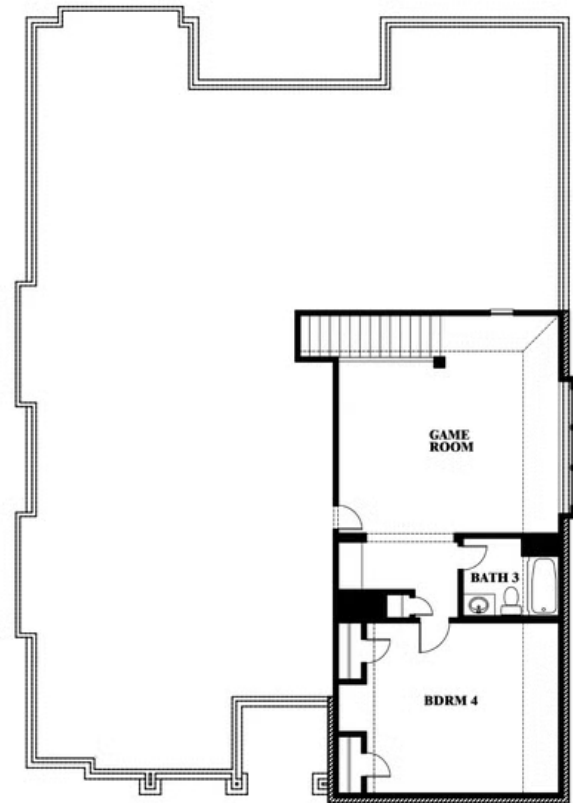

Carolina III

CLASSIC SERIES

WILDFLOWER RANCH 50-55

1013 CANUELA WAY, JUSTIN, TX 76247

HOMES FROM

\$466,990

3,067
SQUARE FEET

4
BEDROOMS

3.0
BATHROOMS

2
CAR GARAGE

ELEVATION AS

ELEVATION A

ELEVATION A

ELEVATION C

ELEVATION C

ELEVATION D

ELEVATION D

ELEVATION E

ELEVATION E

ELEVATION F

ELEVATION F

Carolina III

WILDFLOWER RANCH 50-55

1013 CANUELA WAY, JUSTIN, TX 76247

Carolina III

This brochure is for general informational purposes and is to be used as a guide only. Changes may be made during the development process and floorplans, dimensions, fixtures, fittings, finishes and specifications are subject to change without notice. Window placement, balcony configuration, wardrobe sizes and living areas may vary slightly within each plan type. EQUAL HOUSING OPPORTUNITY