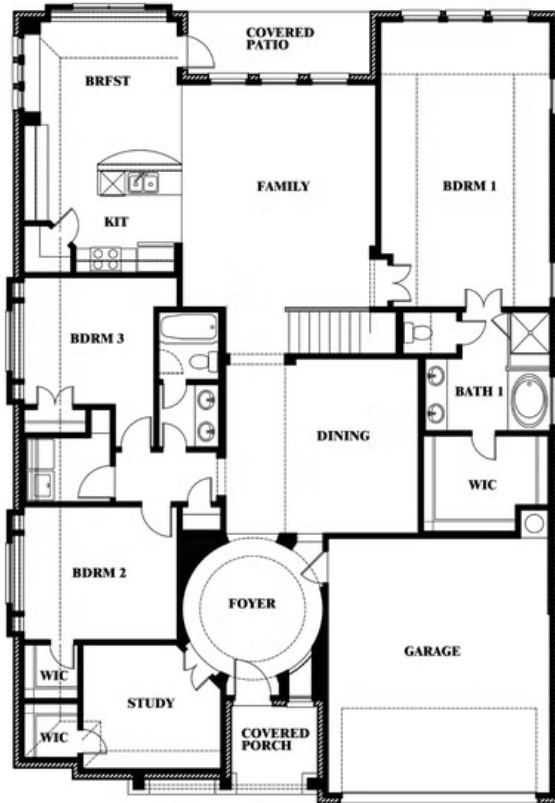

Carolina III

CLASSIC SERIES

WILDFLOWER RANCH 50-55

1013 CANUELA WAY, JUSTIN, TX 76247

HOMES FROM

\$466,990

3,067
SQUARE FEET

4
BEDROOMS

3.0
BATHROOMS

2
CAR GARAGE

ELEVATION AS

ELEVATION A

ELEVATION A

ELEVATION C

ELEVATION C

ELEVATION D

ELEVATION D

ELEVATION E

ELEVATION E

ELEVATION F

ELEVATION F

Carolina III

WILDFLOWER RANCH 50-55

1013 CANUELA WAY, JUSTIN, TX 76247

Carolina III

This brochure is for general informational purposes and is to be used as a guide only. Changes may be made during the development process and floorplans, dimensions, fixtures, fittings, finishes and specifications are subject to change without notice. Window placement, balcony configuration, wardrobe sizes and living areas may vary slightly within each plan type. EQUAL HOUSING OPPORTUNITY