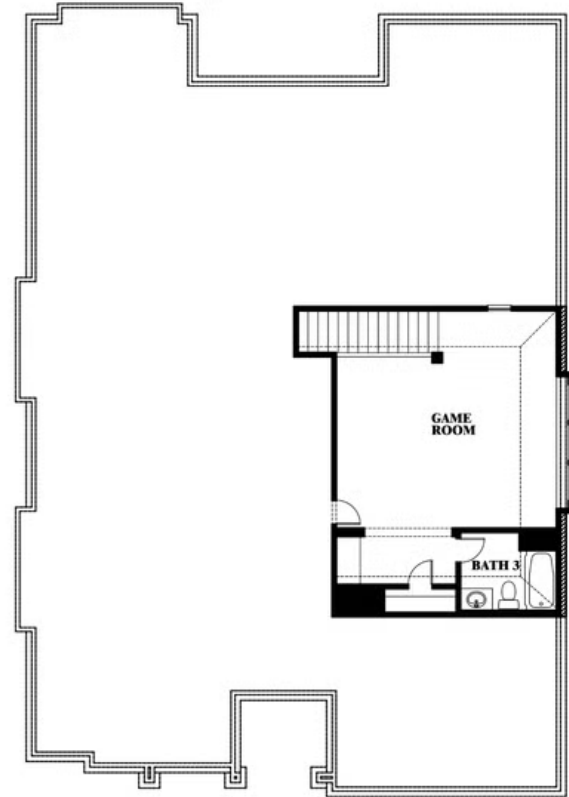

Carolina II

CLASSIC SERIES

WILDFLOWER RANCH 50-55

1013 CANUELA WAY, JUSTIN, TX 76247

HOMES FROM

\$454,990

2,771
SQUARE FEET

3
BEDROOMS

ELEVATION C

ELEVATION E

ELEVATION E

ELEVATION F

ELEVATION F

Carolina II

WILDFLOWER RANCH 50-55

1013 CANUELA WAY, JUSTIN, TX 76247

Carolina II

This brochure is for general informational purposes and is to be used as a guide only. Changes may be made during the development process and floorplans, dimensions, fixtures, fittings, finishes and specifications are subject to change without notice. Window placement, balcony configuration, wardrobe sizes and living areas may vary slightly within each plan type. EQUAL HOUSING OPPORTUNITY

Carolina II

WILDFLOWER RANCH 50-55

1013 CANUELA WAY, JUSTIN, TX 76247

Carolina II with Media Room

This brochure is for general informational purposes and is to be used as a guide only. Changes may be made during the development process and floorplans, dimensions, fixtures, fittings, finishes and specifications are subject to change without notice. Window placement, balcony configuration, wardrobe sizes and living areas may vary slightly within each plan type. EQUAL HOUSING OPPORTUNITY