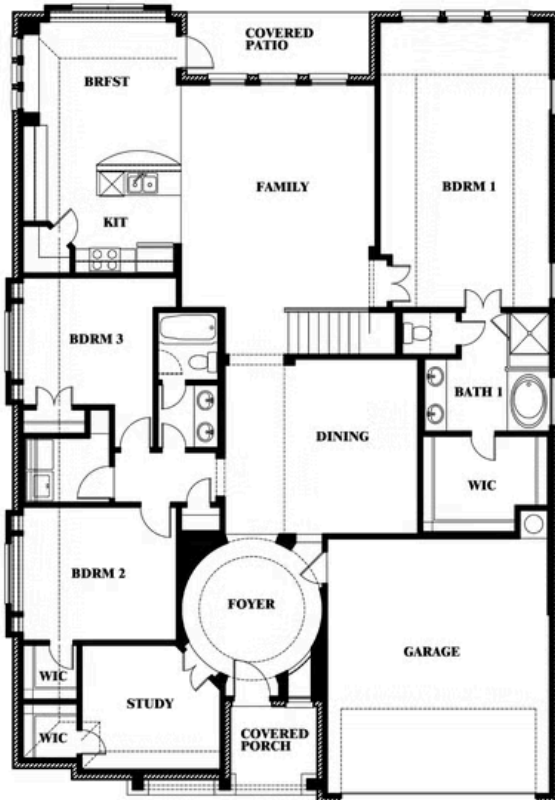

Carolina II

HOMES FROM
\$457,990

CLASSIC SERIES

WILDFLOWER RANCH 50-55

1013 CANUELA WAY, JUSTIN, TX 76247

2,771
SQUARE FEET

3
BEDROOMS

3.0
BATHROOMS

ELEVATION E

ELEVATION E

ELEVATION F

ELEVATION F

Carolina II

WILDFLOWER RANCH 50-55

1013 CANUELA WAY, JUSTIN, TX 76247

Carolina II

This brochure is for general informational purposes and is to be used as a guide only. Changes may be made during the development process and floorplans, dimensions, fixtures, fittings, finishes and specifications are subject to change without notice. Window placement, balcony configuration, wardrobe sizes and living areas may vary slightly within each plan type. EQUAL HOUSING OPPORTUNITY

Carolina II

WILDFLOWER RANCH 50-55

1013 CANUELA WAY, JUSTIN, TX 76247

Carolina II with Media Room

This brochure is for general informational purposes and is to be used as a guide only. Changes may be made during the development process and floorplans, dimensions, fixtures, fittings, finishes and specifications are subject to change without notice. Window placement, balcony configuration, wardrobe sizes and living areas may vary slightly within each plan type. EQUAL HOUSING OPPORTUNITY