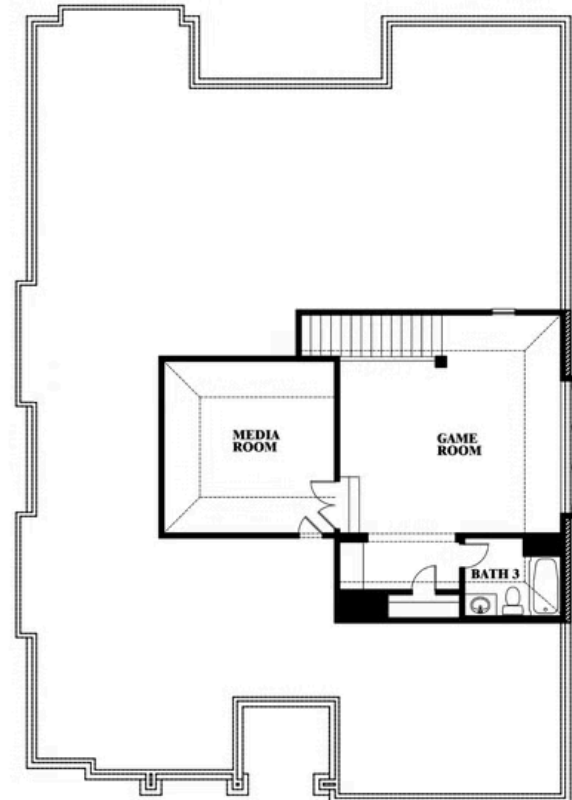

Carolina II

HOMES FROM
\$457,990

CLASSIC SERIES

WILDFLOWER RANCH 50-55

1013 CANUELA WAY, JUSTIN, TX 76247

2,771
SQUARE FEET

3
BEDROOMS

3.0
BATHROOMS

ELEVATION E

ELEVATION E

ELEVATION F

ELEVATION F

Carolina II

WILDFLOWER RANCH 50-55

1013 CANUELA WAY, JUSTIN, TX 76247

Carolina II

This brochure is for general informational purposes and is to be used as a guide only. Changes may be made during the development process and floorplans, dimensions, fixtures, fittings, finishes and specifications are subject to change without notice. Window placement, balcony configuration, wardrobe sizes and living areas may vary slightly within each plan type. EQUAL HOUSING OPPORTUNITY

Carolina II

WILDFLOWER RANCH 50-55

1013 CANUELA WAY, JUSTIN, TX 76247

Carolina II with Media Room

This brochure is for general informational purposes and is to be used as a guide only. Changes may be made during the development process and floorplans, dimensions, fixtures, fittings, finishes and specifications are subject to change without notice. Window placement, balcony configuration, wardrobe sizes and living areas may vary slightly within each plan type. EQUAL HOUSING OPPORTUNITY