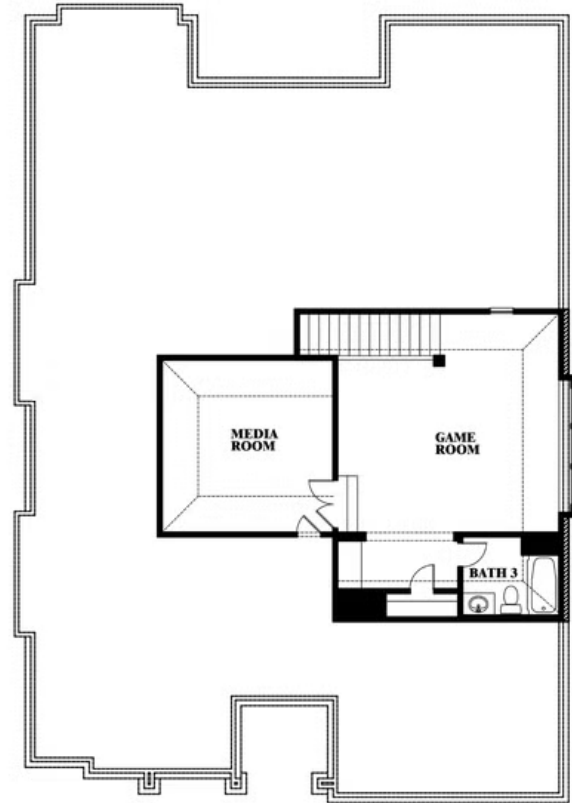

Carolina II

CLASSIC SERIES

WILDFLOWER RANCH 50-55

1013 CANUELA WAY, JUSTIN, TX 76247

HOMES FROM

\$454,990

2,771
SQUARE FEET

3
BEDROOMS

ELEVATION C

ELEVATION E

ELEVATION E

ELEVATION F

ELEVATION F

Carolina II

WILDFLOWER RANCH 50-55

1013 CANUELA WAY, JUSTIN, TX 76247

Carolina II

This brochure is for general informational purposes and is to be used as a guide only. Changes may be made during the development process and floorplans, dimensions, fixtures, fittings, finishes and specifications are subject to change without notice. Window placement, balcony configuration, wardrobe sizes and living areas may vary slightly within each plan type. EQUAL HOUSING OPPORTUNITY

Carolina II

WILDFLOWER RANCH 50-55

1013 CANUELA WAY, JUSTIN, TX 76247

Carolina II with Media Room

This brochure is for general informational purposes and is to be used as a guide only. Changes may be made during the development process and floorplans, dimensions, fixtures, fittings, finishes and specifications are subject to change without notice. Window placement, balcony configuration, wardrobe sizes and living areas may vary slightly within each plan type. EQUAL HOUSING OPPORTUNITY