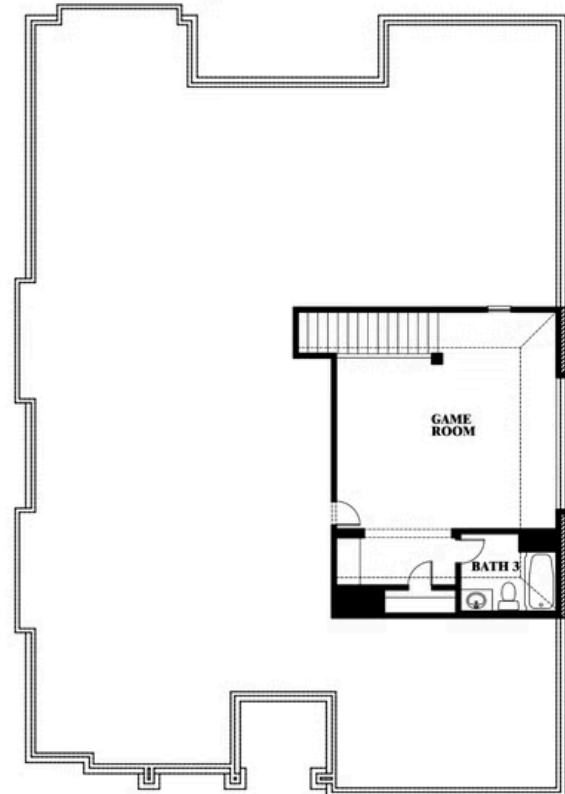

Carolina II

HOMES FROM
\$457,990

CLASSIC SERIES

WILDFLOWER RANCH 50-55

1013 CANUELA WAY, JUSTIN, TX 76247

2,771
SQUARE FEET

3
BEDROOMS

3.0
BATHROOMS

ELEVATION E

ELEVATION E

ELEVATION F

ELEVATION F

Carolina II

WILDFLOWER RANCH 50-55

1013 CANUELA WAY, JUSTIN, TX 76247

Carolina II

This brochure is for general informational purposes and is to be used as a guide only. Changes may be made during the development process and floorplans, dimensions, fixtures, fittings, finishes and specifications are subject to change without notice. Window placement, balcony configuration, wardrobe sizes and living areas may vary slightly within each plan type. EQUAL HOUSING OPPORTUNITY

Carolina II

WILDFLOWER RANCH 50-55

1013 CANUELA WAY, JUSTIN, TX 76247

Carolina II with Media Room

This brochure is for general informational purposes and is to be used as a guide only. Changes may be made during the development process and floorplans, dimensions, fixtures, fittings, finishes and specifications are subject to change without notice. Window placement, balcony configuration, wardrobe sizes and living areas may vary slightly within each plan type. EQUAL HOUSING OPPORTUNITY