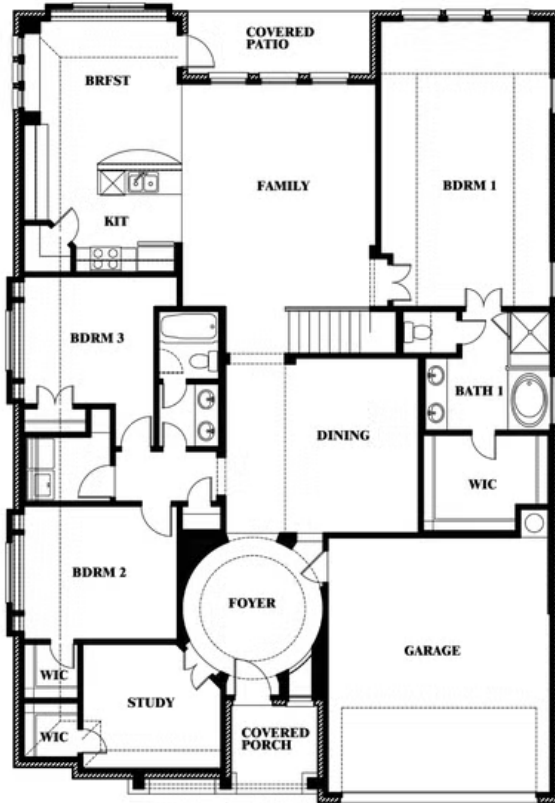

Carolina II

CLASSIC SERIES

WILDFLOWER RANCH 50-55

1013 CANUELA WAY, JUSTIN, TX 76247

HOMES FROM

\$454,990

2,771
SQUARE FEET

3
BEDROOMS

ELEVATION C

ELEVATION E

ELEVATION E

ELEVATION F

ELEVATION F

Carolina II

WILDFLOWER RANCH 50-55

1013 CANUELA WAY, JUSTIN, TX 76247

Carolina II

This brochure is for general informational purposes and is to be used as a guide only. Changes may be made during the development process and floorplans, dimensions, fixtures, fittings, finishes and specifications are subject to change without notice. Window placement, balcony configuration, wardrobe sizes and living areas may vary slightly within each plan type. EQUAL HOUSING OPPORTUNITY

Carolina II

WILDFLOWER RANCH 50-55

1013 CANUELA WAY, JUSTIN, TX 76247

Carolina II with Media Room

This brochure is for general informational purposes and is to be used as a guide only. Changes may be made during the development process and floorplans, dimensions, fixtures, fittings, finishes and specifications are subject to change without notice. Window placement, balcony configuration, wardrobe sizes and living areas may vary slightly within each plan type. EQUAL HOUSING OPPORTUNITY