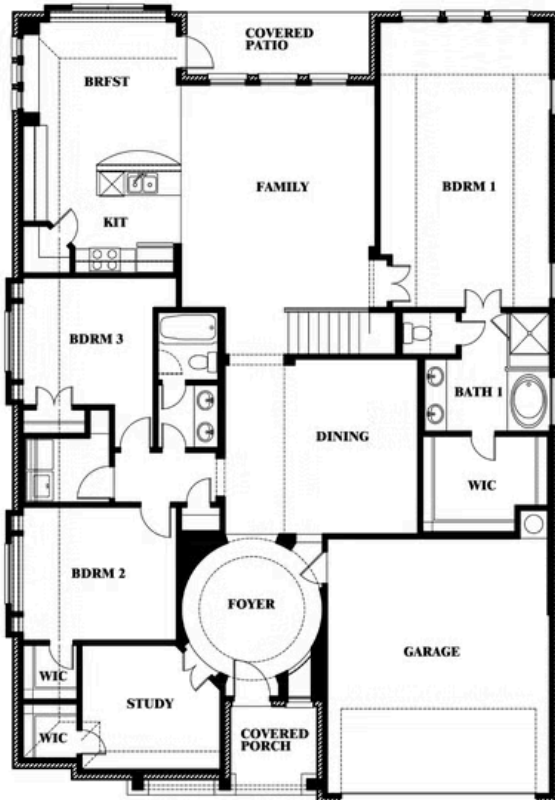

Carolina II

HOMES FROM
\$457,990

CLASSIC SERIES

WILDFLOWER RANCH 50-55

1013 CANUELA WAY, JUSTIN, TX 76247

2,771
SQUARE FEET

3
BEDROOMS

3.0
BATHROOMS

ELEVATION E

ELEVATION E

ELEVATION F

ELEVATION F

Carolina II

WILDFLOWER RANCH 50-55

1013 CANUELA WAY, JUSTIN, TX 76247

Carolina II

This brochure is for general informational purposes and is to be used as a guide only. Changes may be made during the development process and floorplans, dimensions, fixtures, fittings, finishes and specifications are subject to change without notice. Window placement, balcony configuration, wardrobe sizes and living areas may vary slightly within each plan type. EQUAL HOUSING OPPORTUNITY

Carolina II

WILDFLOWER RANCH 50-55

1013 CANUELA WAY, JUSTIN, TX 76247

Carolina II with Media Room

This brochure is for general informational purposes and is to be used as a guide only. Changes may be made during the development process and floorplans, dimensions, fixtures, fittings, finishes and specifications are subject to change without notice. Window placement, balcony configuration, wardrobe sizes and living areas may vary slightly within each plan type. EQUAL HOUSING OPPORTUNITY