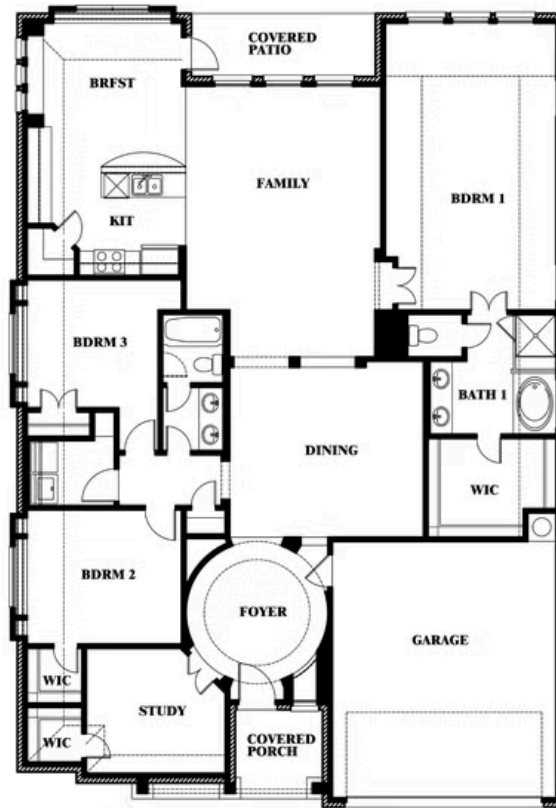

Carolina

HOMES FROM
\$419,990

CLASSIC SERIES

WILDFLOWER RANCH 50-55

1013 CANUELA WAY, JUSTIN, TX 76247

2,313
SQUARE FEET

3
BEDROOMS

2.0
BATHROOMS

2
CAR GARAGE

ELEVATION C

Carolina

WILDFLOWER RANCH 50-55

1013 CANUELA WAY, JUSTIN, TX 76247

Carolina

This brochure is for general informational purposes and is to be used as a guide only. Changes may be made during the development process and floorplans, dimensions, fixtures, fittings, finishes and specifications are subject to change without notice. Window placement, balcony configuration, wardrobe sizes and living areas may vary slightly within each plan type. EQUAL HOUSING OPPORTUNITY