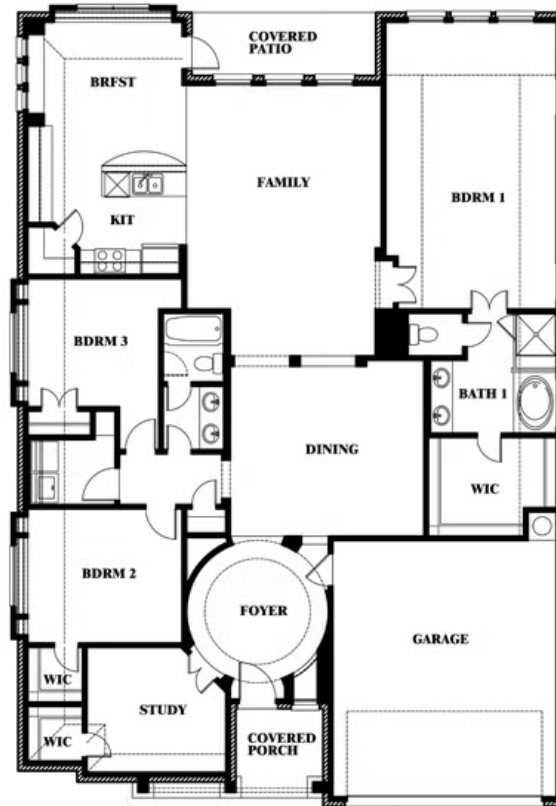

Carolina

CLASSIC SERIES

WILDFLOWER RANCH 50-55

1013 CANUELA WAY, JUSTIN, TX 76247

HOMES FROM

\$419,990

2,313
SQUARE FEET

3
BEDROOMS

2.0
BATHROOMS

2
CAR GARAGE

Carolina

WILDFLOWER RANCH 50-55

1013 CANUELA WAY, JUSTIN, TX 76247

Carolina

This brochure is for general informational purposes and is to be used as a guide only. Changes may be made during the development process and floorplans, dimensions, fixtures, fittings, finishes and specifications are subject to change without notice. Window placement, balcony configuration, wardrobe sizes and living areas may vary slightly within each plan type. EQUAL HOUSING OPPORTUNITY