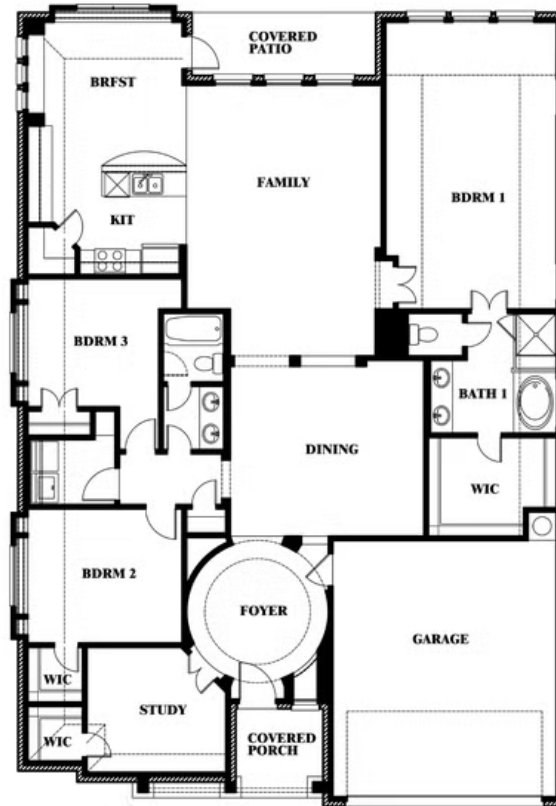

Carolina

CLASSIC SERIES

WILDFLOWER RANCH 50-55

1013 CANUELA WAY, JUSTIN, TX 76247

HOMES FROM

\$419,990

2,313
SQUARE FEET

3
BEDROOMS

2.0
BATHROOMS

2
CAR GARAGE

ELEVATION C

Carolina

WILDFLOWER RANCH 50-55

1013 CANUELA WAY, JUSTIN, TX 76247

Carolina

This brochure is for general informational purposes and is to be used as a guide only. Changes may be made during the development process and floorplans, dimensions, fixtures, fittings, finishes and specifications are subject to change without notice. Window placement, balcony configuration, wardrobe sizes and living areas may vary slightly within each plan type. EQUAL HOUSING OPPORTUNITY