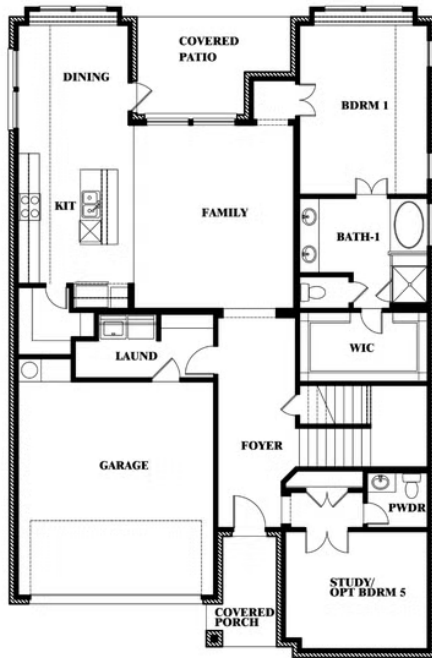

Violet II

VIOLET II FLOOR PLAN

TIMBERBROOK 4B

206 OAKCREST DRIVE, JUSTIN, TX 76247

Violet II