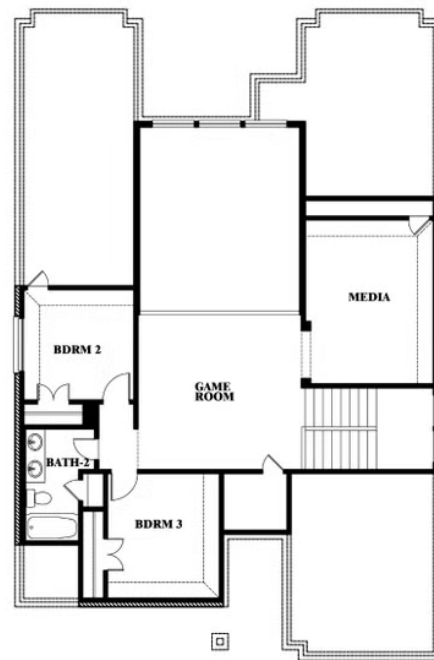

Violet II

TIMBERBROOK 4B

206 OAKCREST DRIVE, JUSTIN, TX 76247

VIOLET II FLOOR PLAN WITH OPTIONAL BEDROOM AT STUDY

Violet II
Opt. Bed 5 & Bath 4 at Study

Document generated Sep 18, 2024. Prices, plans, square footage, features and materials are subject to change at any time without notice and vary among communities. Listed prices are for informational purposes only, are not binding, and do not create any contractual obligation(s). The price of any home is dependent on numerous factors, all of which are unique to a specific home, and is not guaranteed until specified in a binding contract. Pricing of elevations and additional optional beds/baths vary per plan. Some plans require a premium homesite. Please ask the Community Manager for details. Renderings of homes are artist concepts and may not reflect exact colors and materials.