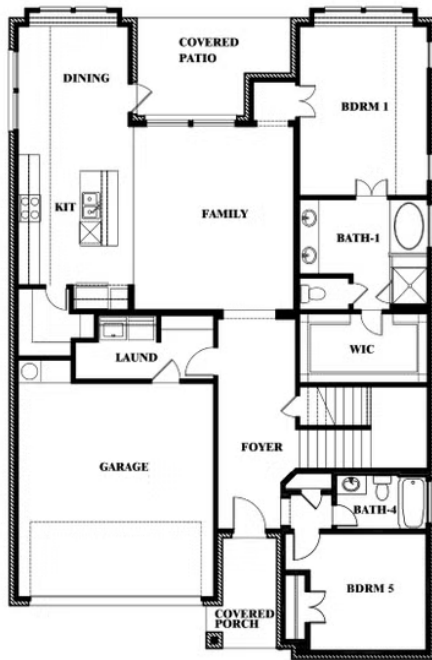

Violet II

TIMBERBROOK 4B

206 OAKCREST DRIVE, JUSTIN, TX 76247

VIOLET II FLOOR PLAN WITH OPTIONAL BEDROOM AT STUDY

Violet II
Opt. Bed 5 & Bath 4 at Study

Document generated Sep 18, 2024. Prices, plans, square footage, features and materials are subject to change at any time without notice and vary among communities. Listed prices are for informational purposes only, are not binding, and do not create any contractual obligation(s). The price of any home is dependent on numerous factors, all of which are unique to a specific home, and is not guaranteed until specified in a binding contract. Pricing of elevations and additional optional beds/baths vary per plan. Some plans require a premium homesite. Please ask the Community Manager for details. Renderings of homes are artist concepts and may not reflect exact colors and materials.