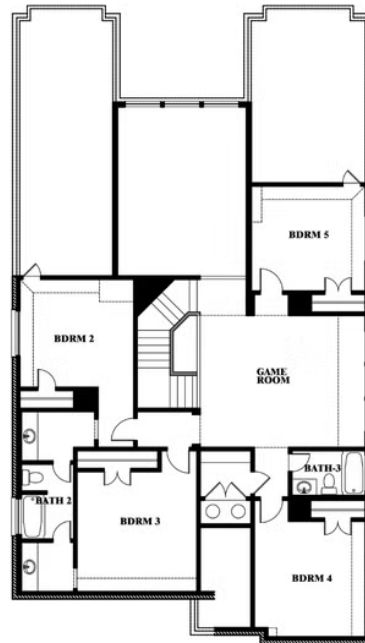

Rose III

ROSE III FLOOR PLAN

TIMBERBROOK 4B

206 OAKCREST DRIVE, JUSTIN, TX 76247

Rose III