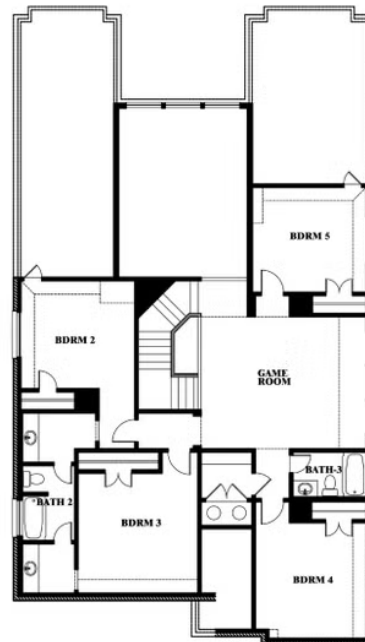

Rose III

TIMBERBROOK 4B

206 OAKCREST DRIVE, JUSTIN, TX 76247

ROSE III FLOOR PLAN WITH OPTIONAL BED & BATH AT STUDY

Rose III
Opt. Bed & Bath at Study

Document generated Sep 18, 2024. Prices, plans, square footage, features and materials are subject to change at any time without notice and vary among communities. Listed prices are for informational purposes only, are not binding, and do not create any contractual obligation(s). The price of any home is dependent on numerous factors, all of which are unique to a specific home, and is not guaranteed until specified in a binding contract. Pricing of elevations and additional optional beds/baths vary per plan. Some plans require a premium homesite. Please ask the Community Manager for details. Renderings of homes are artist concepts and may not reflect exact colors and materials.