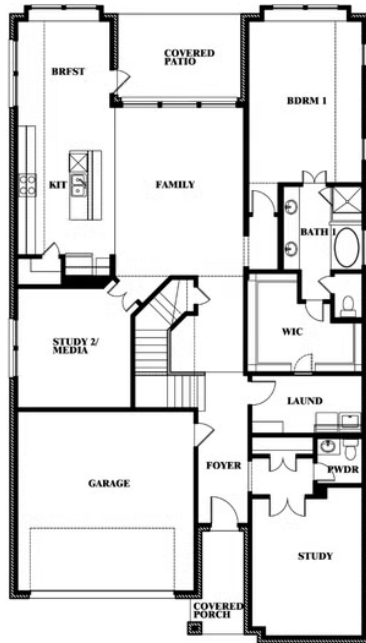

Rose III

ROSE III FLOOR PLAN

TIMBERBROOK 4B

206 OAKCREST DRIVE, JUSTIN, TX 76247

Rose III