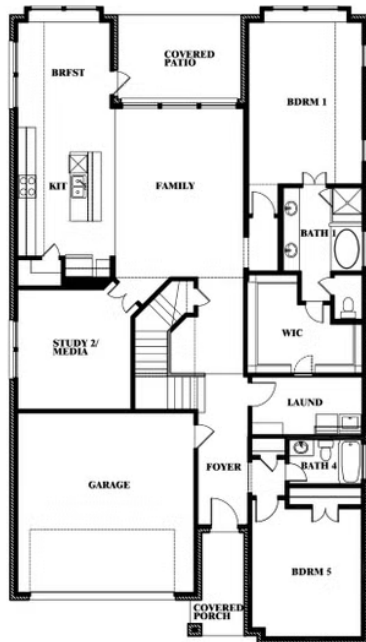

Rose III

TIMBERBROOK 4B

206 OAKCREST DRIVE, JUSTIN, TX 76247

ROSE III FLOOR PLAN WITH OPTIONAL BED & BATH AT STUDY

Rose III
Opt. Bed & Bath at Study

Document generated Sep 18, 2024. Prices, plans, square footage, features and materials are subject to change at any time without notice and vary among communities. Listed prices are for informational purposes only, are not binding, and do not create any contractual obligation(s). The price of any home is dependent on numerous factors, all of which are unique to a specific home, and is not guaranteed until specified in a binding contract. Pricing of elevations and additional optional beds/baths vary per plan. Some plans require a premium homesite. Please ask the Community Manager for details. Renderings of homes are artist concepts and may not reflect exact colors and materials.