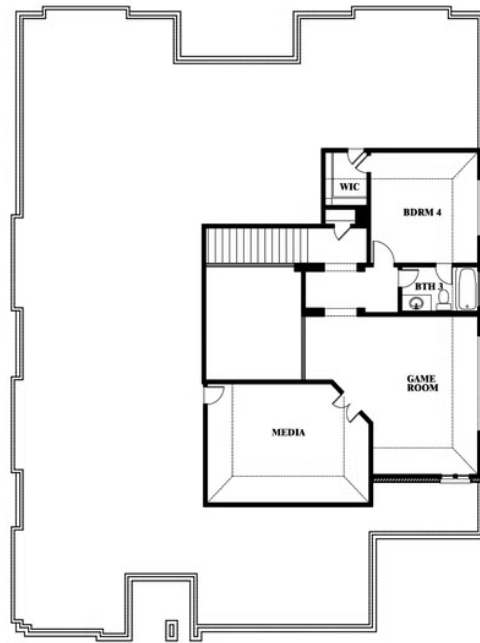

Primrose FE V

TIMBERBROOK 4B

206 OAKCREST DRIVE, JUSTIN, TX 76247

Primrose FE V