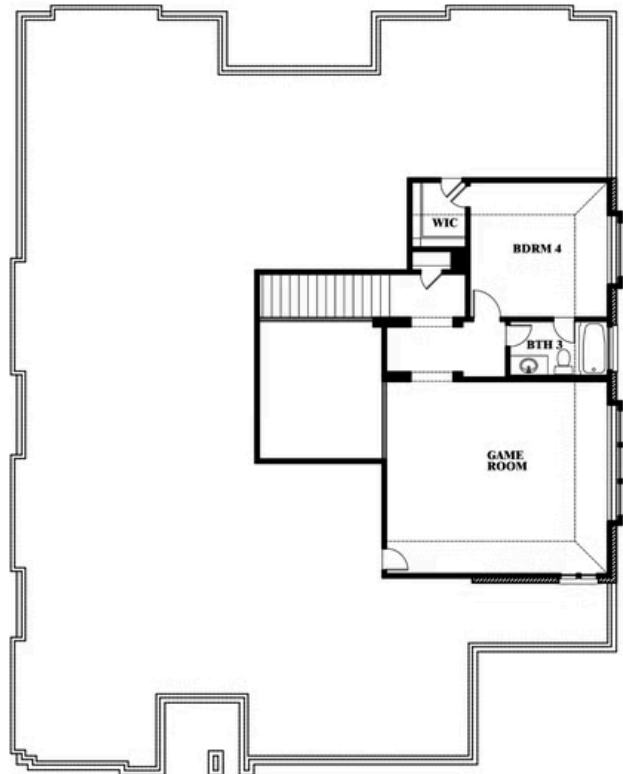

Primrose FE IV

HOMES FROM
\$614,990

CLASSIC SERIES

TIMBERBROOK 4B
206 OAKCREST DRIVE, JUSTIN, TX 76247

3,543
SQUARE FEET

4
BEDROOMS

3.5
BATHROOMS

3
CAR GARAGE

ELEVATION A

ELEVATION B

ELEVATION B

ELEVATION C

ELEVATION C

Document generated Mar 14, 2025. Prices, plans, square footage, features and materials are subject to change at any time without notice and vary among communities. Listed prices are for informational purposes only, are not binding, and do not create any contractual obligation(s). The price of any home is dependent on numerous factors, all of which are unique to a specific home, and is not guaranteed until specified in a binding contract. Pricing of elevations and additional optional beds/baths vary per plan. Some plans require a premium homesite. Please ask the Community Manager for details. Renderings of homes are artist concepts and may not reflect exact colors and materials.

Primrose FE IV

TIMBERBROOK 4B

206 OAKCREST DRIVE, JUSTIN, TX 76247

Primrose FE IV

This brochure is for general informational purposes and is to be used as a guide only. Changes may be made during the development process and floorplans, dimensions, fixtures, fittings, finishes and specifications are subject to change without notice. Window placement, balcony configuration, wardrobe sizes and living areas may vary slightly within each plan type. EQUAL HOUSING OPPORTUNITY