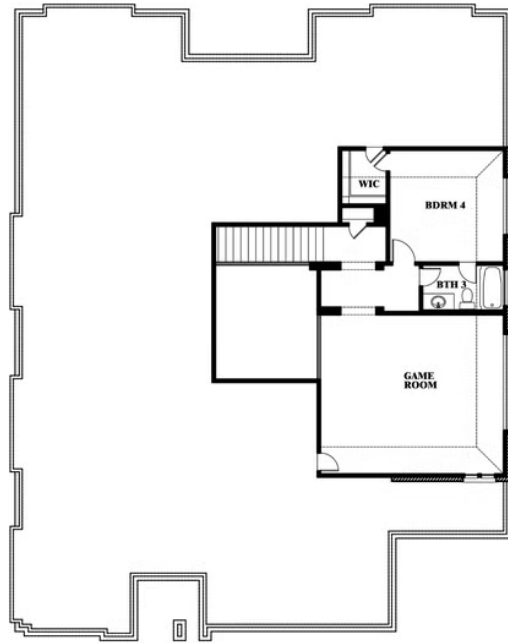

Primrose FE IV

TIMBERBROOK 4B

206 OAKCREST DRIVE, JUSTIN, TX 76247

Primrose FE IV