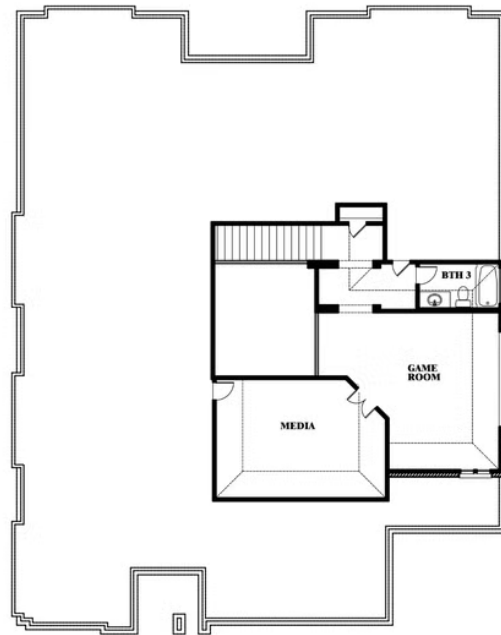

Primrose FE III

TIMBERBROOK 4B

206 OAKCREST DRIVE, JUSTIN, TX 76247

Primrose FE III