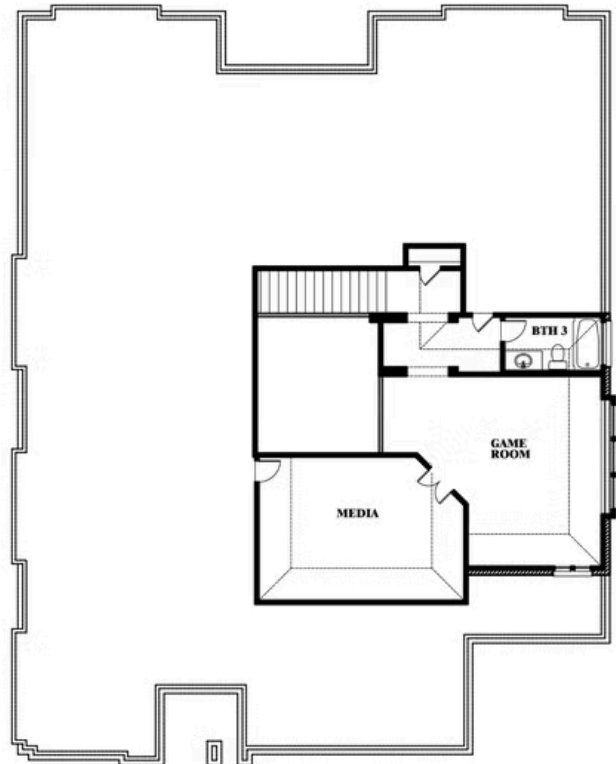

Primrose FE III

HOMES FROM
\$607,990

CLASSIC SERIES

TIMBERBROOK 4B
206 OAKCREST DRIVE, JUSTIN, TX 76247

3,525
SQUARE FEET

3
BEDROOMS

3.5
BATHROOMS

3
CAR GARAGE

Primrose FE III

TIMBERBROOK 4B

206 OAKCREST DRIVE, JUSTIN, TX 76247

Primrose FE III

This brochure is for general informational purposes and is to be used as a guide only. Changes may be made during the development process and floorplans, dimensions, fixtures, fittings, finishes and specifications are subject to change without notice. Window placement, balcony configuration, wardrobe sizes and living areas may vary slightly within each plan type. EQUAL HOUSING OPPORTUNITY