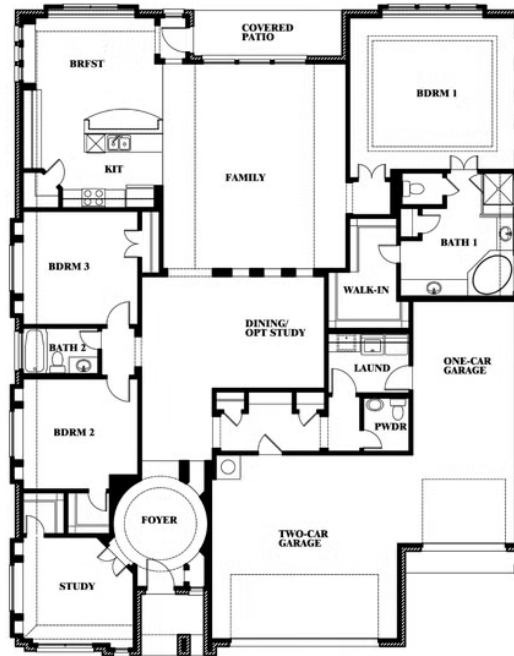

Primrose FE

TIMBERBROOK 4B

206 OAKCREST DRIVE, JUSTIN, TX 76247

Primrose FE