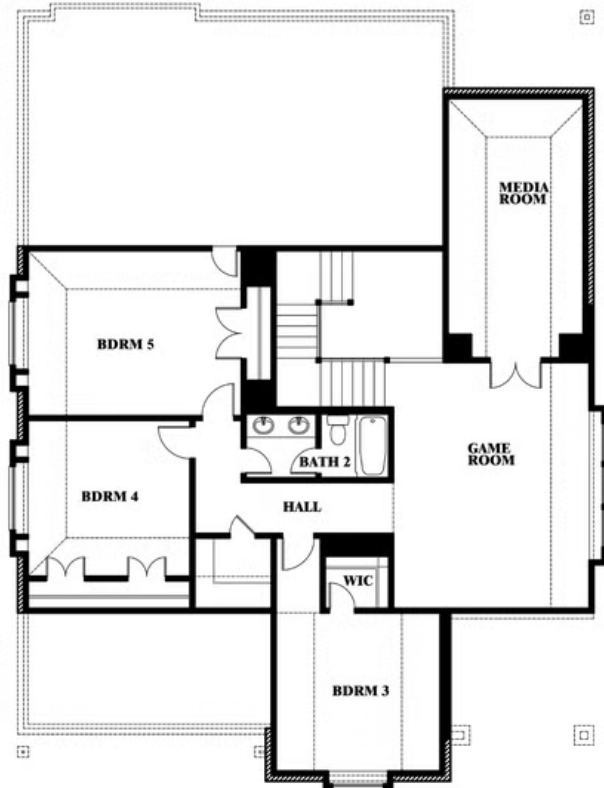

Magnolia II

CLASSIC SERIES

TIMBERBROOK 4B

206 OAKCREST DRIVE, JUSTIN, TX 76247

HOMES FROM

\$542,990

3,430
SQUARE FEET

4
BEDROOMS

Magnolia II

TIMBERBROOK 4B

206 OAKCREST DRIVE, JUSTIN, TX 76247

MAGNOLIA II FLOOR PLAN

Magnolia II

This brochure is for general informational purposes and is to be used as a guide only. Changes may be made during the development process and floorplans, dimensions, fixtures, fittings, finishes and specifications are subject to change without notice. Window placement, balcony configuration, wardrobe sizes and living areas may vary slightly within each plan type. EQUAL HOUSING OPPORTUNITY