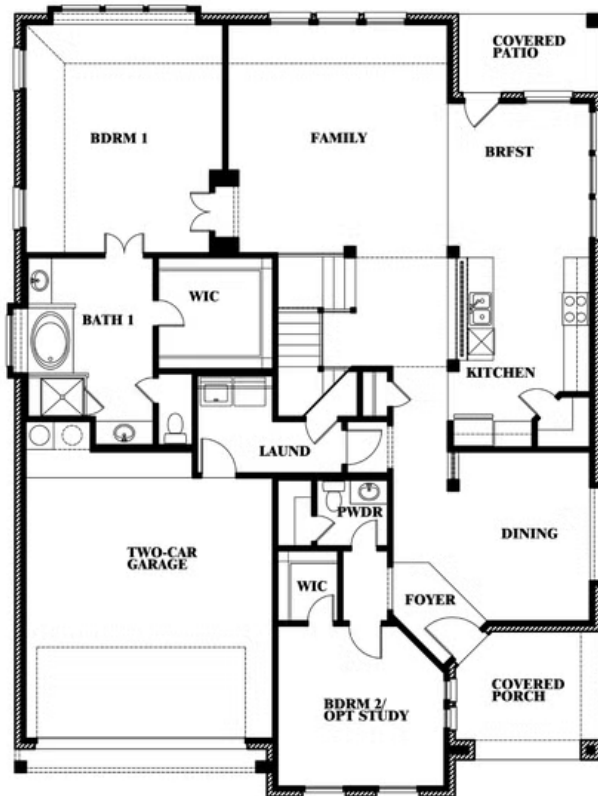

Magnolia II

CLASSIC SERIES

TIMBERBROOK 4B

206 OAKCREST DRIVE, JUSTIN, TX 76247

HOMES FROM

\$542,990

3,430
SQUARE FEET

4
BEDROOMS

Magnolia II

TIMBERBROOK 4B

206 OAKCREST DRIVE, JUSTIN, TX 76247

MAGNOLIA II FLOOR PLAN

Magnolia II

This brochure is for general informational purposes and is to be used as a guide only. Changes may be made during the development process and floorplans, dimensions, fixtures, fittings, finishes and specifications are subject to change without notice. Window placement, balcony configuration, wardrobe sizes and living areas may vary slightly within each plan type. EQUAL HOUSING OPPORTUNITY