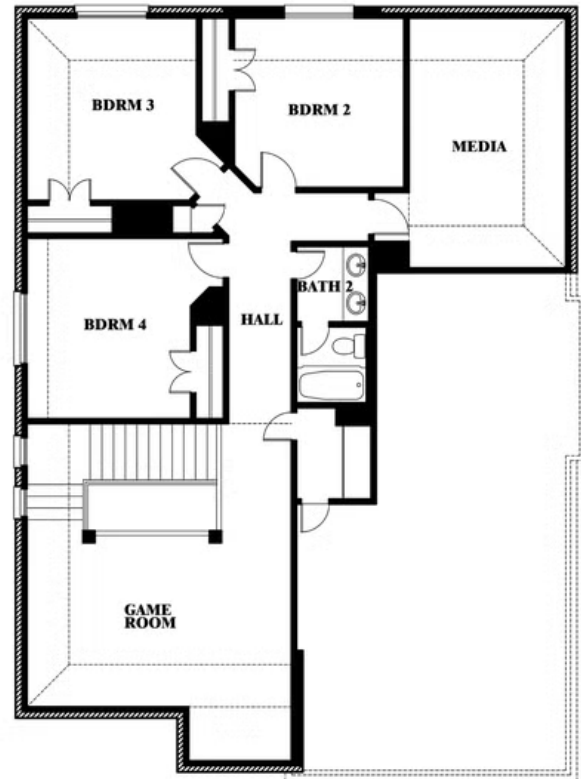

Dewberry II

TIMBERBROOK 4B

206 OAKCREST DRIVE, JUSTIN, TX 76247

Dewberry II

This brochure is for general informational purposes and is to be used as a guide only. Changes may be made during the development process and floorplans, dimensions, fixtures, fittings, finishes and specifications are subject to change without notice. Window placement, balcony configuration, wardrobe sizes and living areas may vary slightly within each plan type. EQUAL HOUSING OPPORTUNITY

Document generated Nov 23, 2024. Prices, plans, square footage, features and materials are subject to change at any time without notice and vary among communities. Listed prices are for informational purposes only, are not binding, and do not create any contractual obligation(s). The price of any home is dependent on numerous factors, all of which are unique to a specific home, and is not guaranteed until specified in a binding contract. Pricing of elevations and additional optional beds/baths vary per plan. Some plans require a premium homesite. Please ask the Community Manager for details. Renderings of homes are artist concepts and may not reflect exact colors and materials.