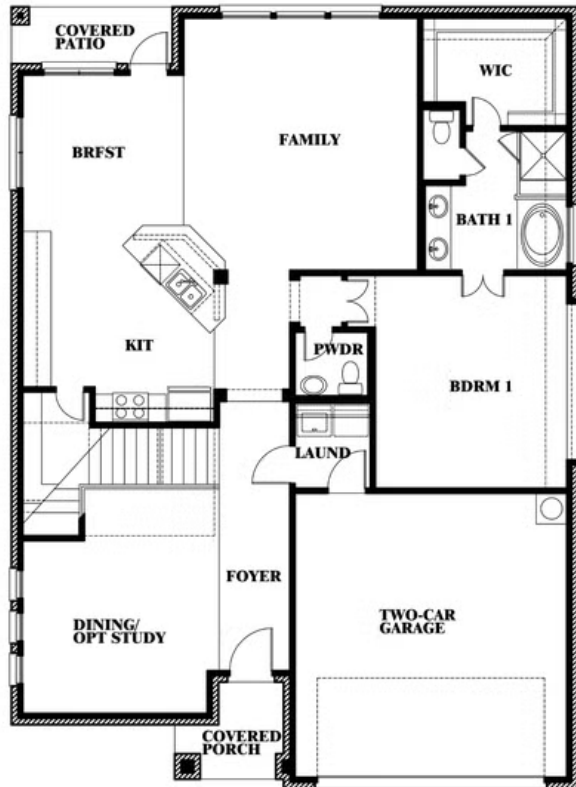

Dewberry II

TIMBERBROOK 4B

206 OAKCREST DRIVE, JUSTIN, TX 76247

Dewberry II

This brochure is for general informational purposes and is to be used as a guide only. Changes may be made during the development process and floorplans, dimensions, fixtures, fittings, finishes and specifications are subject to change without notice. Window placement, balcony configuration, wardrobe sizes and living areas may vary slightly within each plan type. EQUAL HOUSING OPPORTUNITY

Document generated Nov 23, 2024. Prices, plans, square footage, features and materials are subject to change at any time without notice and vary among communities. Listed prices are for informational purposes only, are not binding, and do not create any contractual obligation(s). The price of any home is dependent on numerous factors, all of which are unique to a specific home, and is not guaranteed until specified in a binding contract. Pricing of elevations and additional optional beds/baths vary per plan. Some plans require a premium homesite. Please ask the Community Manager for details. Renderings of homes are artist concepts and may not reflect exact colors and materials.